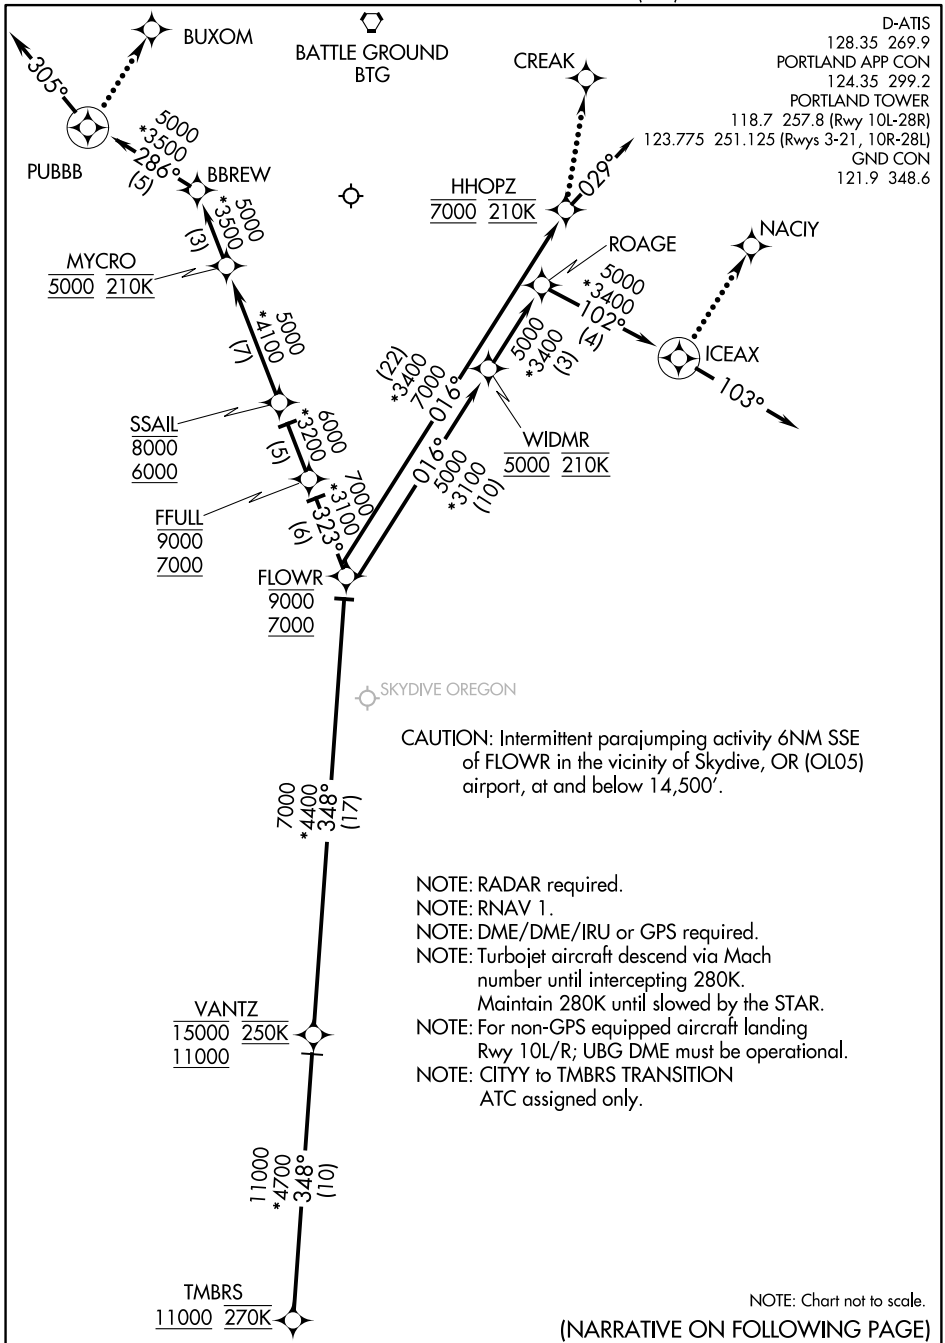

(TMBRS.TMBRS2) 18200

# TMBRS TWO ARRIVAL (RNAV) Arrival Routes

AL-330 (FAA)

PORTLAND INTL (PDX)  
PORTLAND, OREGON

NW-1, 31 JAN 2019 to 28 FEB 2019

NW-1, 31 JAN 2019 to 28 FEB 2019

# TMBRS TWO ARRIVAL (RNAV) Arrival Routes

(TMBRS.TMBRS2) 25JUN15

PORTLAND, OREGON  
PORTLAND INTL (PDX)