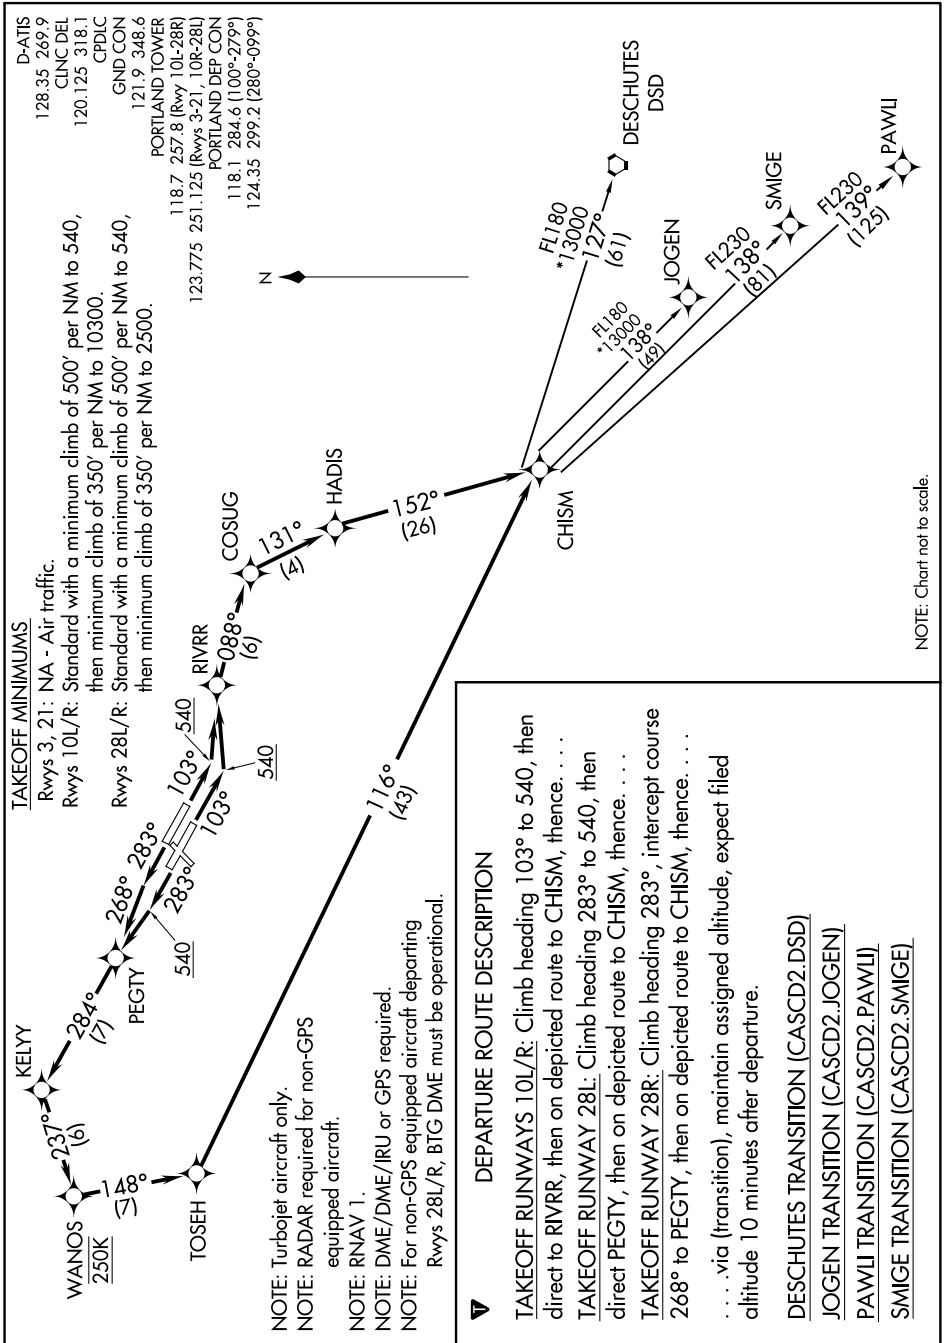

CASCADE TWO DEPARTURE (RNAV)

AL-330 (FAA)

PORTLAND INTL (PDX)
PORTLAND, OREGON

NW-1, 1-31 JAN 2019 to 28 FEB 2019

NOTE: Chart not to scale.

NW-1, 31 JAN 2019 to 28 FEB 2019

CASCADE TWO DEPARTURE (RNAV)

PORTLAND, OREGON
PORTLAND INTL (PDX)