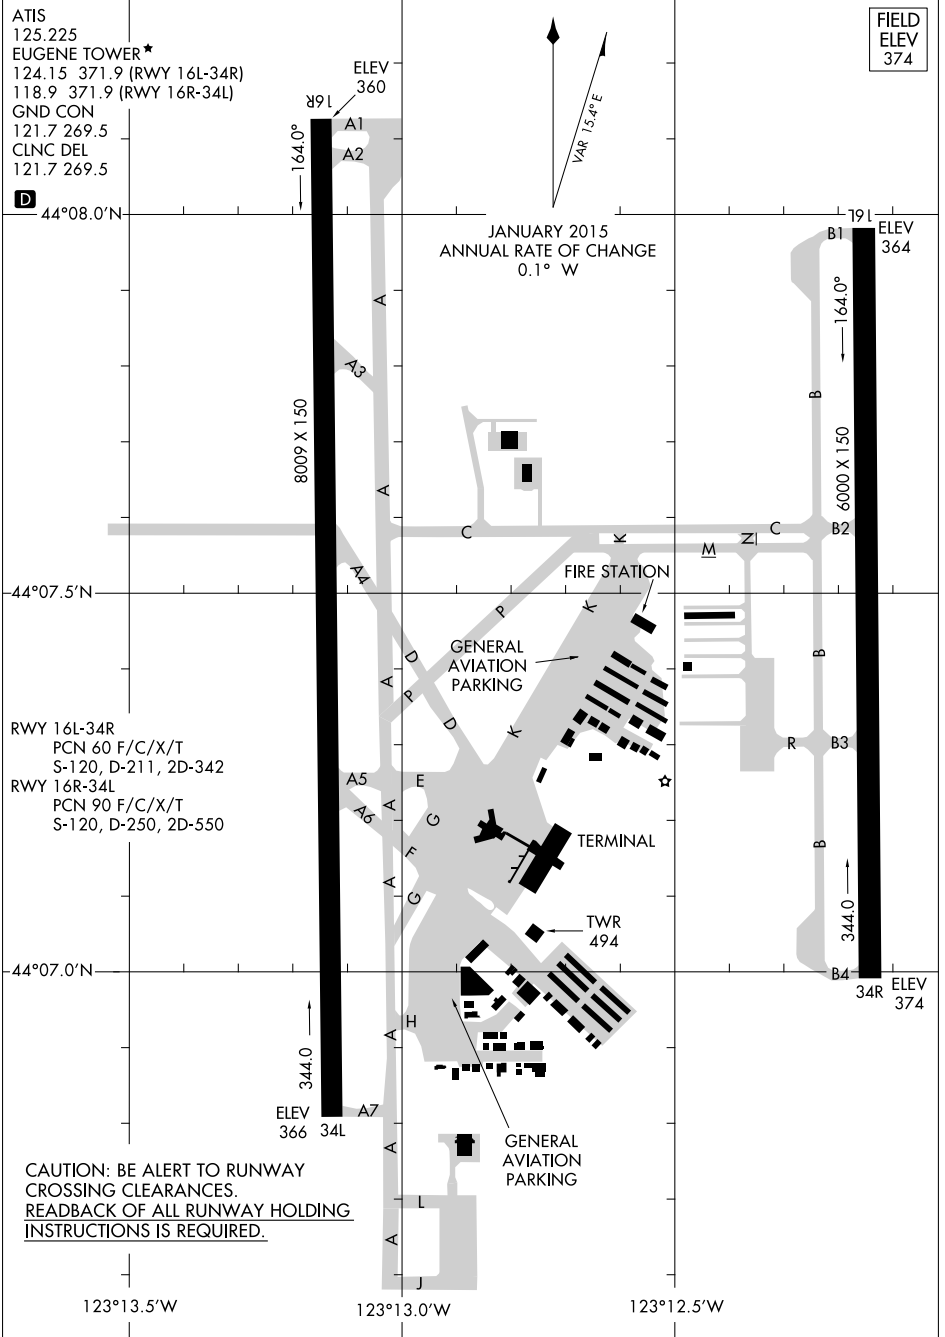

17341
AIRPORT DIAGRAM

MAHLON SWEET FIELD (EUG)
 EUGENE, OREGON

AL-140 (FAA)

NW-1, 31 JAN 2019 to 28 FEB 2019

NW-1, 31 JAN 2019 to 28 FEB 2019

17341
AIRPORT DIAGRAM

EUGENE, OREGON
 MAHLON SWEET FIELD (EUG)