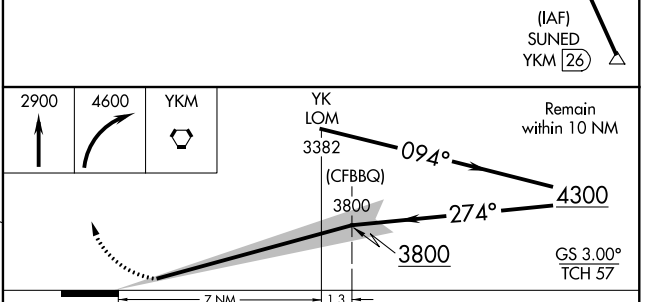

MIRL Rwy 4-22	HIRL Rwy 9-27	REIL Rws 4, 9, and 22		
CATEGORY	A	B	C	D
S-ILS 27	1725-2 657 (700-2)			

ILS Y RWY 27

NW-1, 03 JAN 2019 to 31 JAN 2019

NW-1, 03 JAN 2019 to 31 JAN 2019