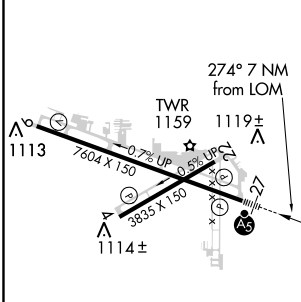

LOC I-YKM 110.1	APP CRS 274°	Rwy Idg 7604	TDZE 1068
		Apt Elev 1099	

ILS Y RWY 27

YAKIMA AIR TERMINAL/MCALLISTER FIELD (YKM)

<p>When local altimeter setting not received, procedure NA. ADF or DME required. Inoperative table does not apply.</p>	<p>MALS R</p>	<p>MISSED APPROACH: Climb to 2900 then climbing right turn to 4600 direct YKM VORTAC and hold, continue climb-in-hold to 4600.</p>

ELEV 1099		TDZE 1068
-----------	--	-----------

MIRL Rwy 4-22	HIRL Rwy 9-27	REIL Rws 4, 9, and 22		
CATEGORY	A	B	C	D
S-ILS 27	1725-2 657 (700-2)			

ILS Y RWY 27

NW-1, 03 JAN 2019 to 31 JAN 2019

NW-1, 03 JAN 2019 to 31 JAN 2019