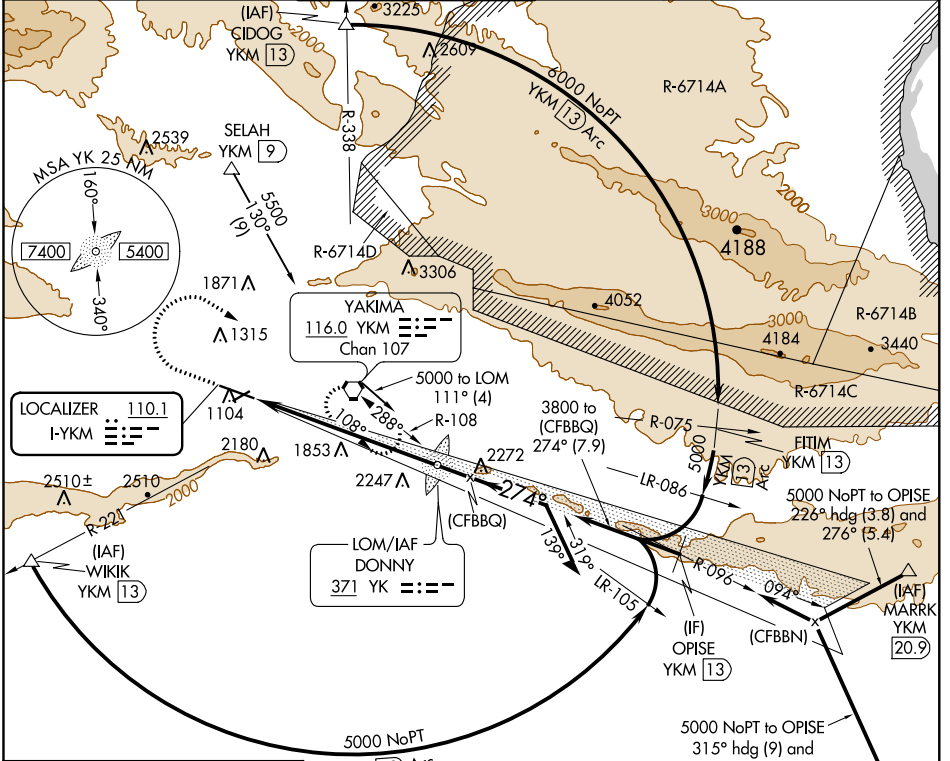

LOC I-YKM 110.1	APP CRS 274°	Rwy Idg 7604	TDZE 1068
		Apt Elev 1099	

ILS Y RWY 27

YAKIMA AIR TERMINAL/MCALLISTER FIELD (YKM)

<p>When local altimeter setting not received, procedure NA. ADF or DME required. Inoperative table does not apply.</p>	<p>MALS R</p>	<p>MISSED APPROACH: Climb to 2900 then climbing right turn to 4600 direct YKM VORTAC and hold, continue climb-in-hold to 4600.</p>

ELEV 1099		TDZE 1068
-----------	--	-----------

MIRL Rwy 4-22	HIRL Rwy 9-27	REIL Rws 4, 9, and 22		
CATEGORY	A	B	C	D
S-ILS 27	1725-2 657 (700-2)			

ILS Y RWY 27

NW-1, 03 JAN 2019 to 31 JAN 2019

NW-1, 03 JAN 2019 to 31 JAN 2019