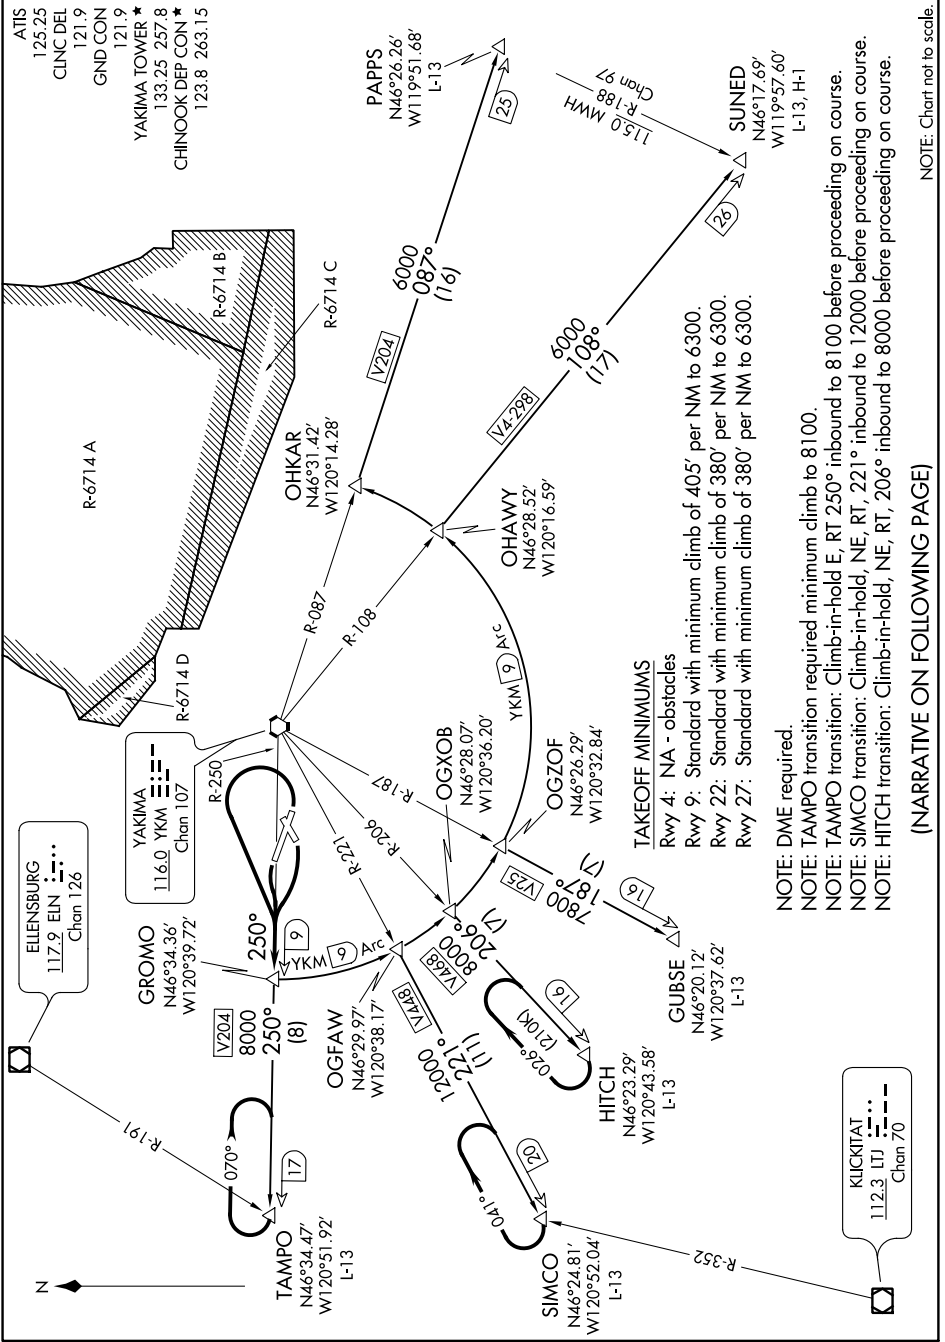

GROMO FOUR DEPARTURE

NW-1, 03 JAN 2019 to 31 JAN 2019

NOTE: Chart not to scale.

(NARRATIVE ON FOLLOWING PAGE)

NW-1, 03 JAN 2019 to 31 JAN 2019

GROMO FOUR DEPARTURE