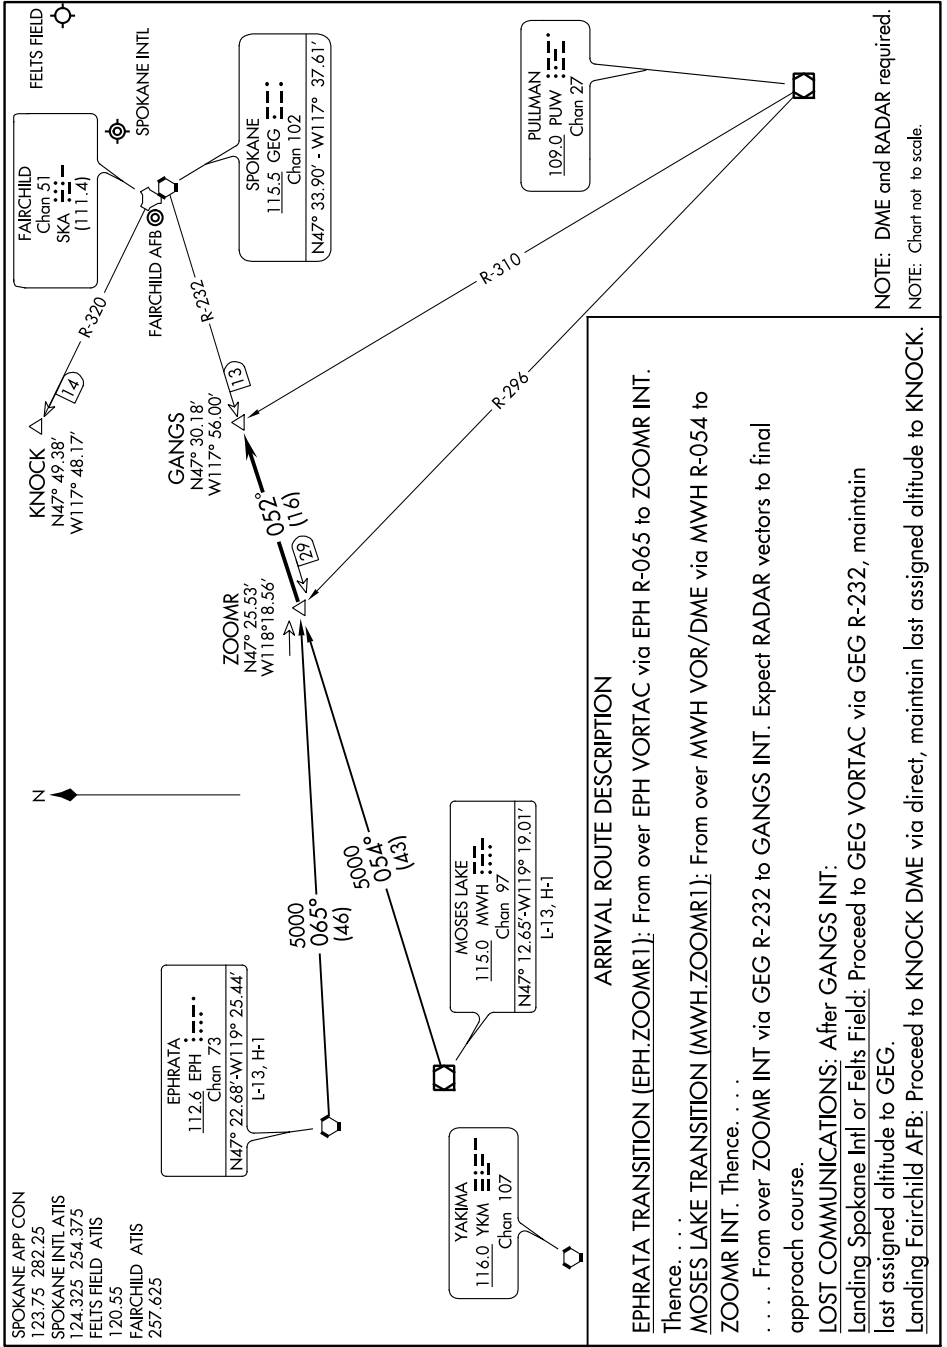

ZOOMR ONE ARRIVAL (ZOOMR.ZOOMR1)

SPOKANE, WASHINGTON

16147 NW-1 of 01 JAN 2019 03 '1-MW

ZOOMR ONE ARRIVAL (ZOOMR.ZOOMR1)

SPOKANE, WASHINGTON