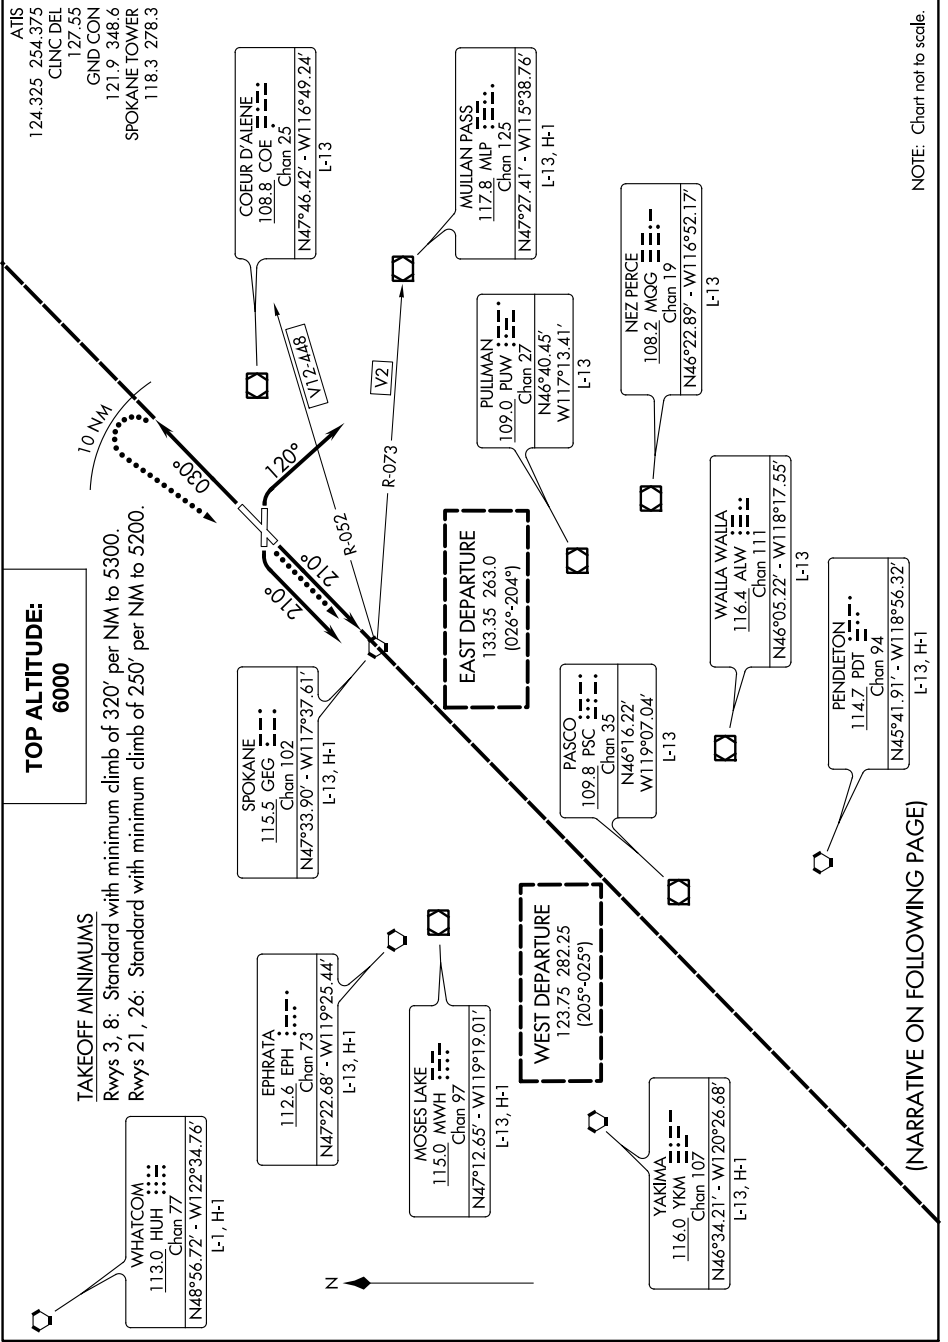

SPOKANE FOUR DEPARTURE

AL-403 (FAA)

SPOKANE INTL (GEG)
SPOKANE, WASHINGTON

1-NW-1, 03 JAN 2019 to 31 JAN 2019

NOTE: Chart not to scale.

(NARRATIVE ON FOLLOWING PAGE)

NW-1, 03 JAN 2019 to 31 JAN 2019

SPOKANE FOUR DEPARTURE