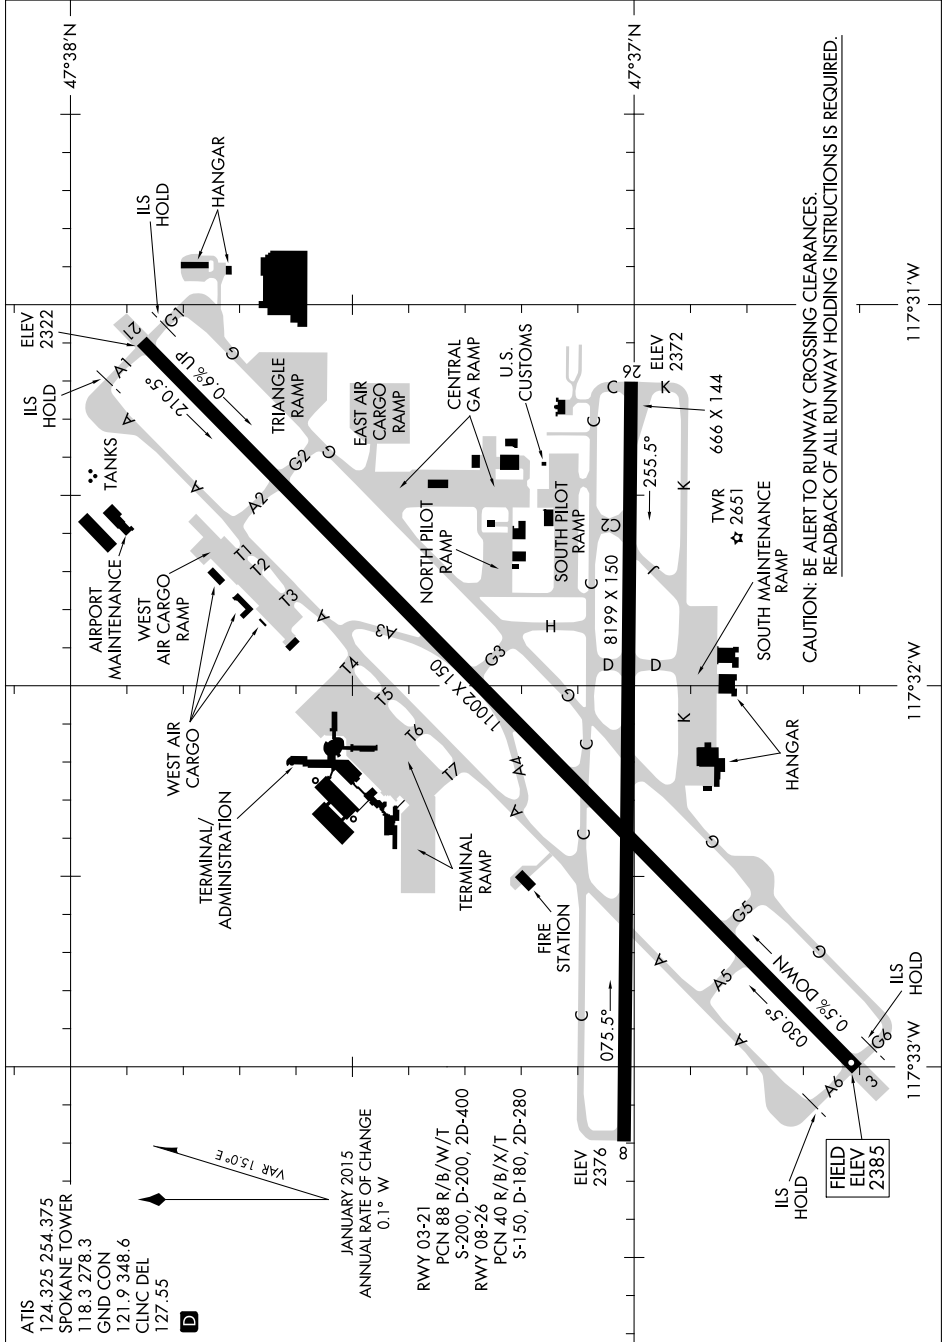

# AIRPORT DIAGRAM

AL-403 (FAA)

SPOKANE INTL (GEG)  
SPOKANE, WASHINGTON

NW-1, 03 JAN 2019 to 31 JAN 2019

CAUTION: BE ALERT TO RUNWAY CROSSING CLEARANCES.  
READBACK OF ALL RUNWAY HOLDING INSTRUCTIONS IS REQUIRED.

NW-1, 03 JAN 2019 to 31 JAN 2019

# AIRPORT DIAGRAM

SPOKANE, WASHINGTON  
SPOKANE INTL (GEG)