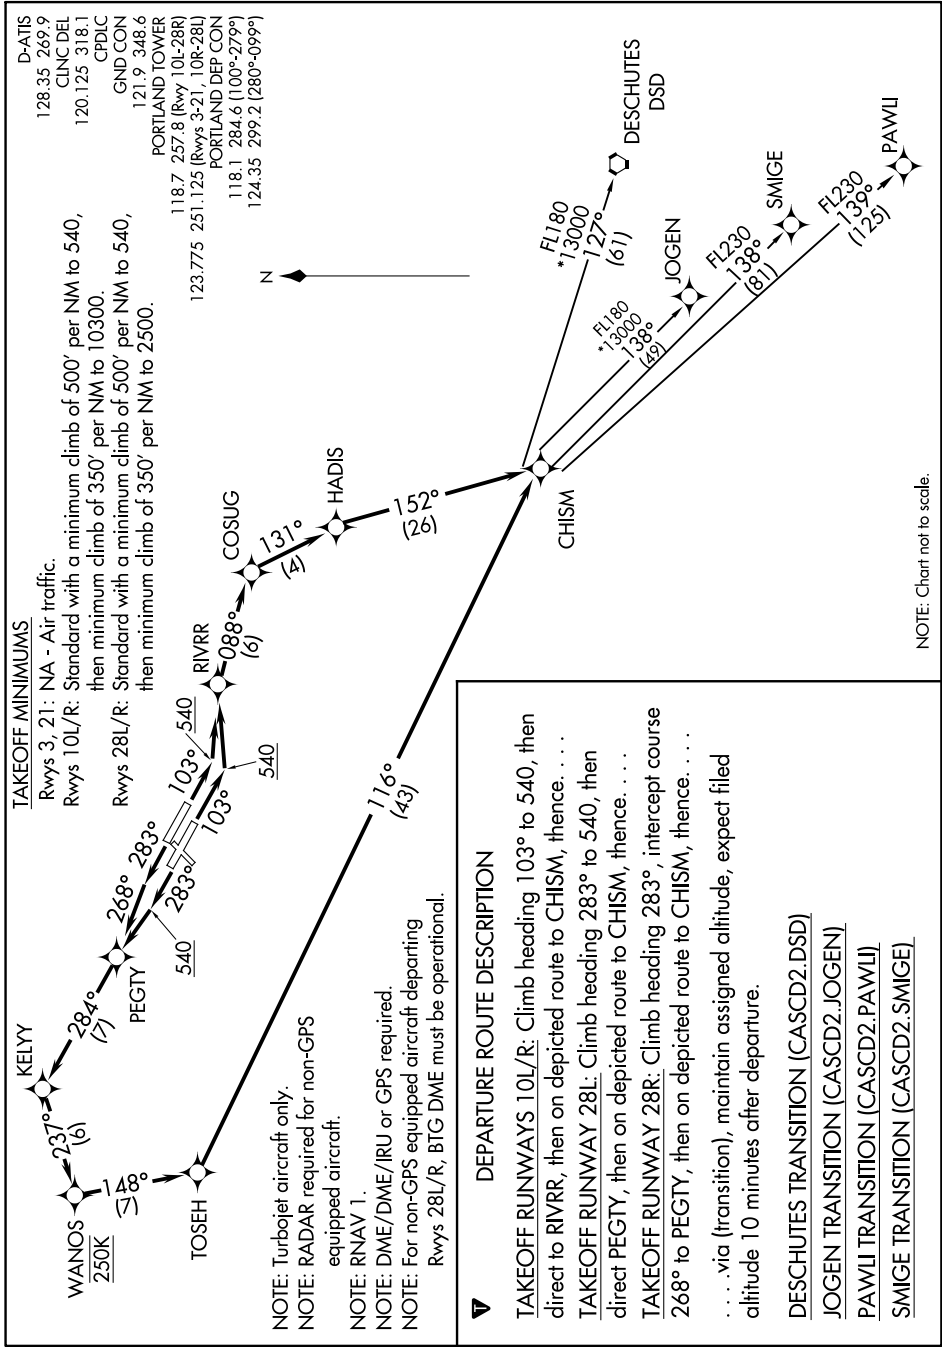

# CASCADE TWO DEPARTURE (RNAV)

AL-330 (FAA)

PORTLAND INTL (PDX)  
PORTLAND, OREGON

16 JAN 2019 13:01 to 31 JAN 2019 1:00

# CASCADE TWO DEPARTURE (RNAV)