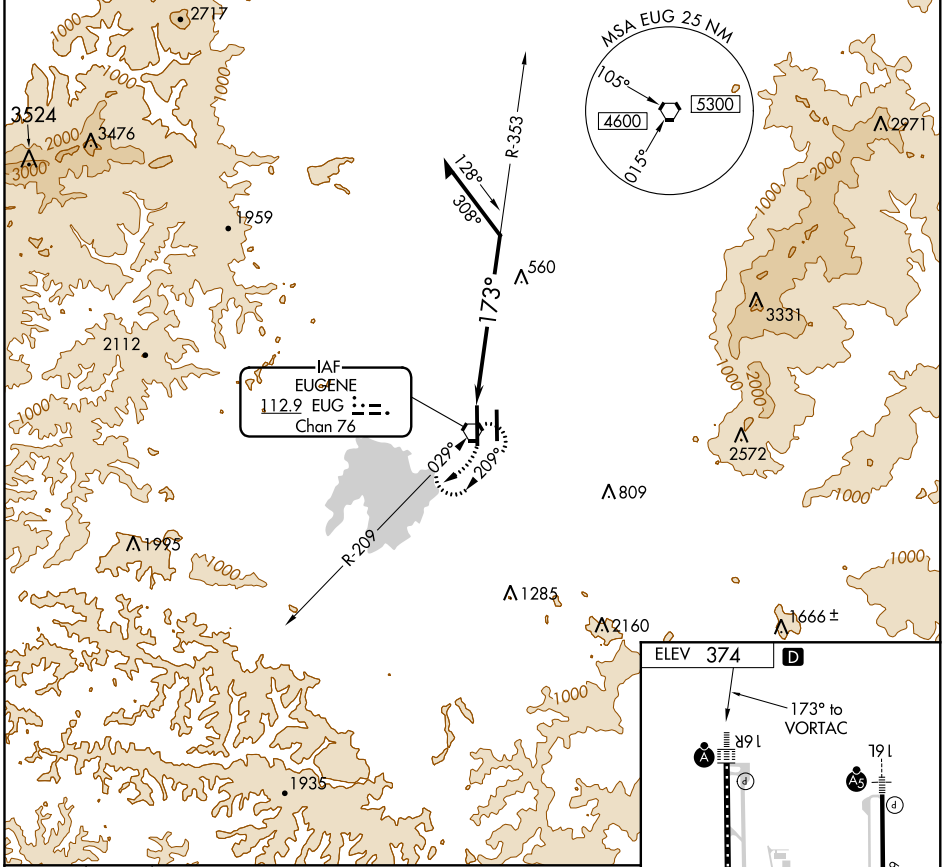

VORTAC EUG 112.9 Chan 76	APP CRS 173°	Rwy Idg TDZE Apt Elev N/A N/A 374
--	------------------------	---

VOR-A
MAHLON SWEET FIELD (EUG)

MISSED APPROACH: Climbing right turn to 4000 on EUG R-209 then direct EUG VORTAC and hold.

ATIS 125.225	CASCADE APP CON* 119.6 348.7	EUGENE TOWER* 118.9 (CTAF) 0 371.9 (Rwy 16R/34L) 124.15 371.9 (Rwy 16L/34R)	GND CON 121.7 269.5	CLNC DEL 121.7 269.5	UNICOM 122.95
------------------------	--	--	-------------------------------	--------------------------------	-------------------------

NW-1, 03 JAN 2019 to 31 JAN 2019

NW-1, 03 JAN 2019 to 31 JAN 2019

CATEGORY	A	B	C	D
C CIRCLING	1200-1¼	826 (900-1¼)	1200-2½ 826 (900-2½)	1200-2¾ 826 (900-2¾)