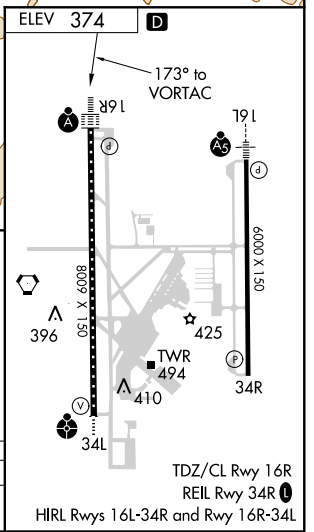

VORTAC EUG 112.9 Chan 76	APP CRS 173°	Rwy Idg TDZE Apt Elev N/A N/A 374
--	------------------------	---

VOR-A
MAHLON SWEET FIELD (EUG)

MISSED APPROACH: Climbing right turn to 4000 on EUG R-209 then direct EUG VORTAC and hold.

ATIS 125.225	CASCADE APP CON* 119.6 348.7	EUGENE TOWER* 118.9 (CTAF) 0 371.9 (Rwy 16R/34L) 124.15 371.9 (Rwy 16L/34R)	GND CON 121.7 269.5	CLNC DEL 121.7 269.5	UNICOM 122.95
------------------------	--	--	-------------------------------	--------------------------------	-------------------------

NW-1, 03 JAN 2019 to 31 JAN 2019

NW-1, 03 JAN 2019 to 31 JAN 2019

CATEGORY	A	B	C	D
C CIRCLING	1200-1¼	826 (900-1¼)	1200-2½ 826 (900-2½)	1200-2¾ 826 (900-2¾)