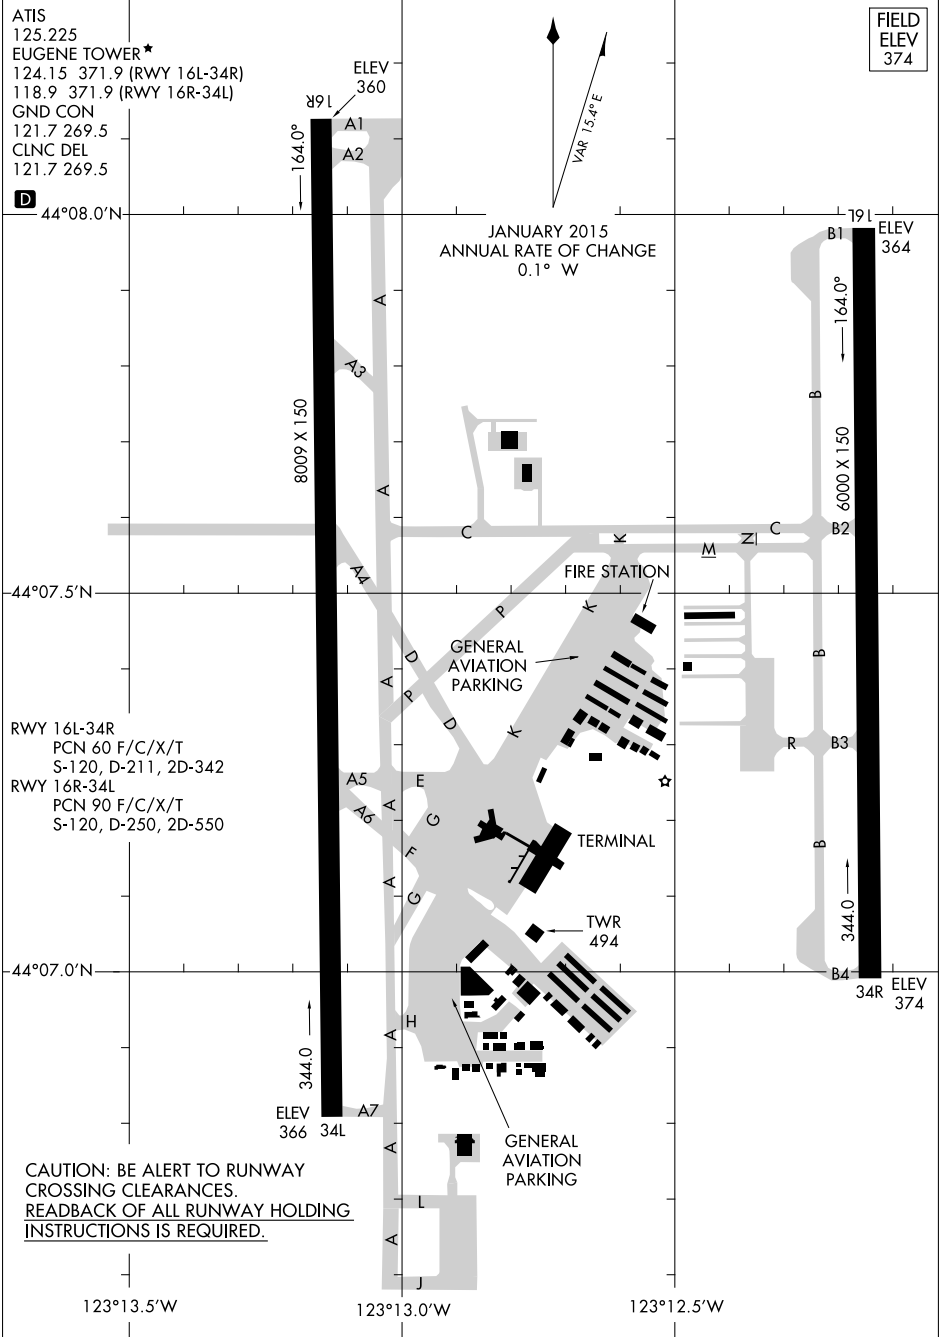

17341
AIRPORT DIAGRAM

MAHLON SWEET FIELD (EUG)
 EUGENE, OREGON

AL-140 (FAA)

17341
AIRPORT DIAGRAM

EUGENE, OREGON
 MAHLON SWEET FIELD (EUG)