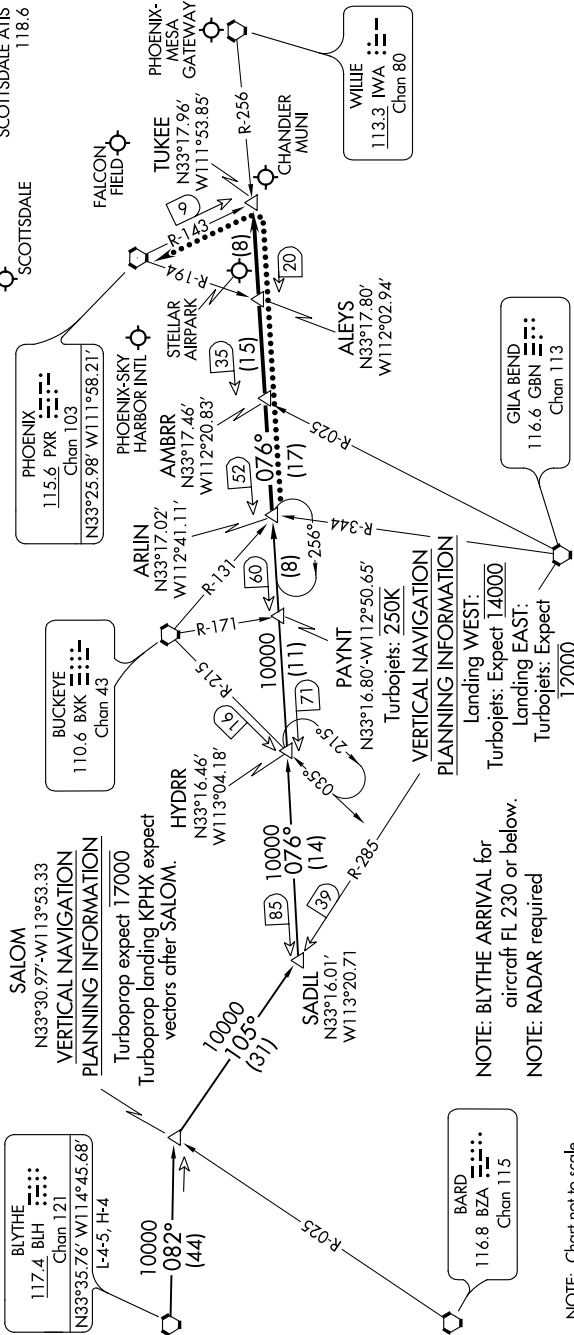

BLYTHE FIVE ARRIVAL

AL-322 (FAA)

PHOENIX, ARIZONA

8102 DEC 20 10 08 AM '18 SW-4

ARRIVAL ROUTE DESCRIPTION

BLYTHE TRANSITION (BLH.BLH5): From over BLH VORTAC on BLH R-082 to SALOM, then on GBN R-285 and IWA R-256 to ARLIN. Thence

PHOENIX SKY HARBOR INTL: Rwy 7L/R or 8: From over ARLIN, expect vectors to final approach course; Rwy 25L/R or 26: From over ARLIN, on IWA R-256 to TUKEE. Expect vectors to final approach course prior to TUKEE.
SATELLITE AIRPORTS: Expect vectors after passing SALOM.

LOST COMMUNICATIONS: After ARLIN, on IWA R-256 and PXR R-143 to PXR VORTAC.

BLYTHE FIVE ARRIVAL

PHOENIX, ARIZONA

SW-4, 08 NOV 2018 to 06 DEC 2018