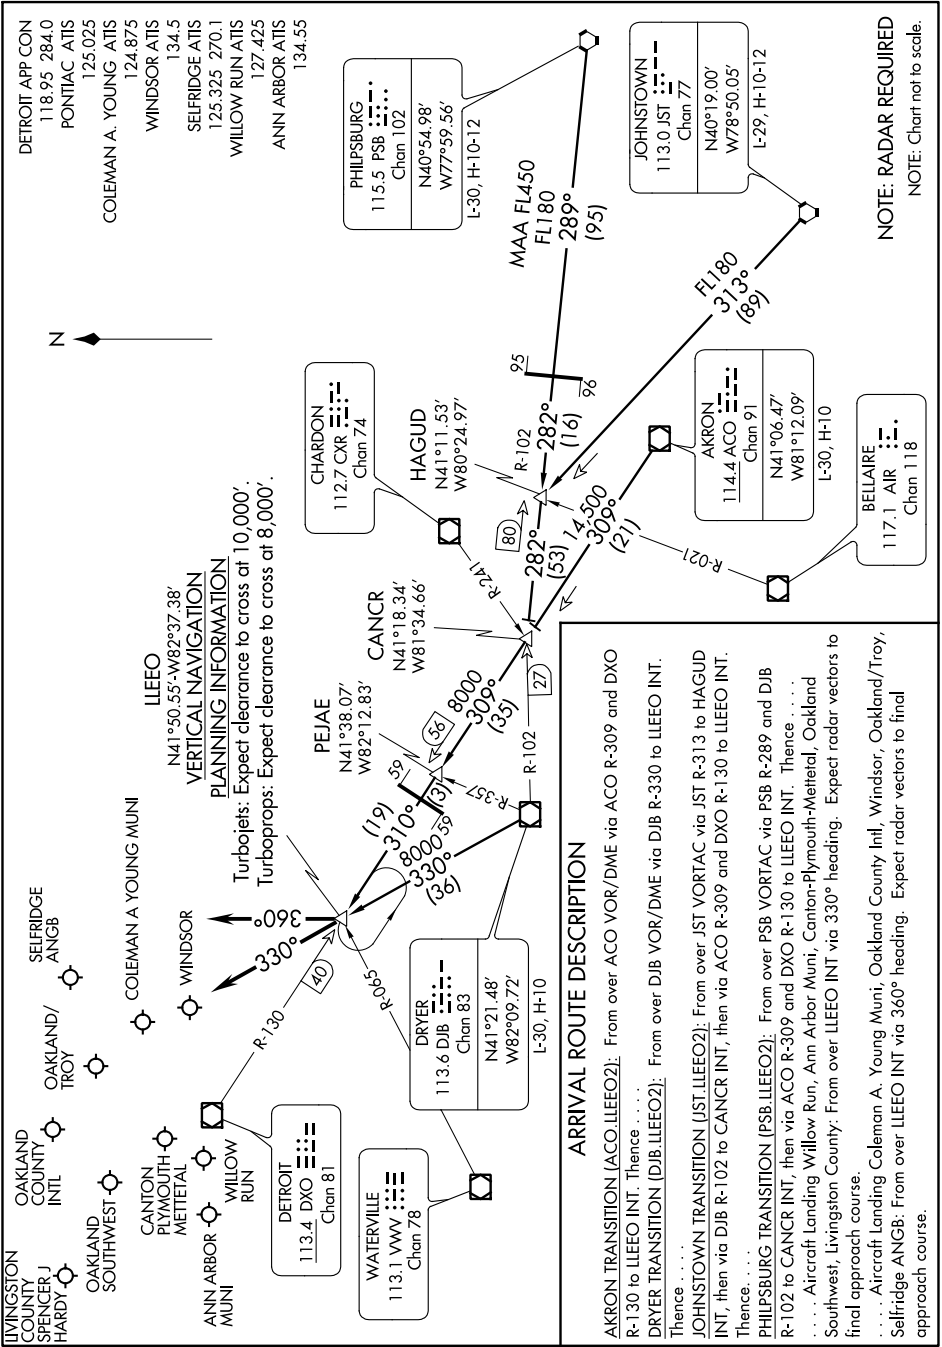

LLEEO TWO ARRIVAL

EC-1, 11 OCT 2018 to 08 NOV 2018

NOTE: RADAR REQUIRED
NOTE: Chart not to scale.

LLEEO TWO ARRIVAL

EC-1, 11 OCT 2018 to 08 NOV 2018