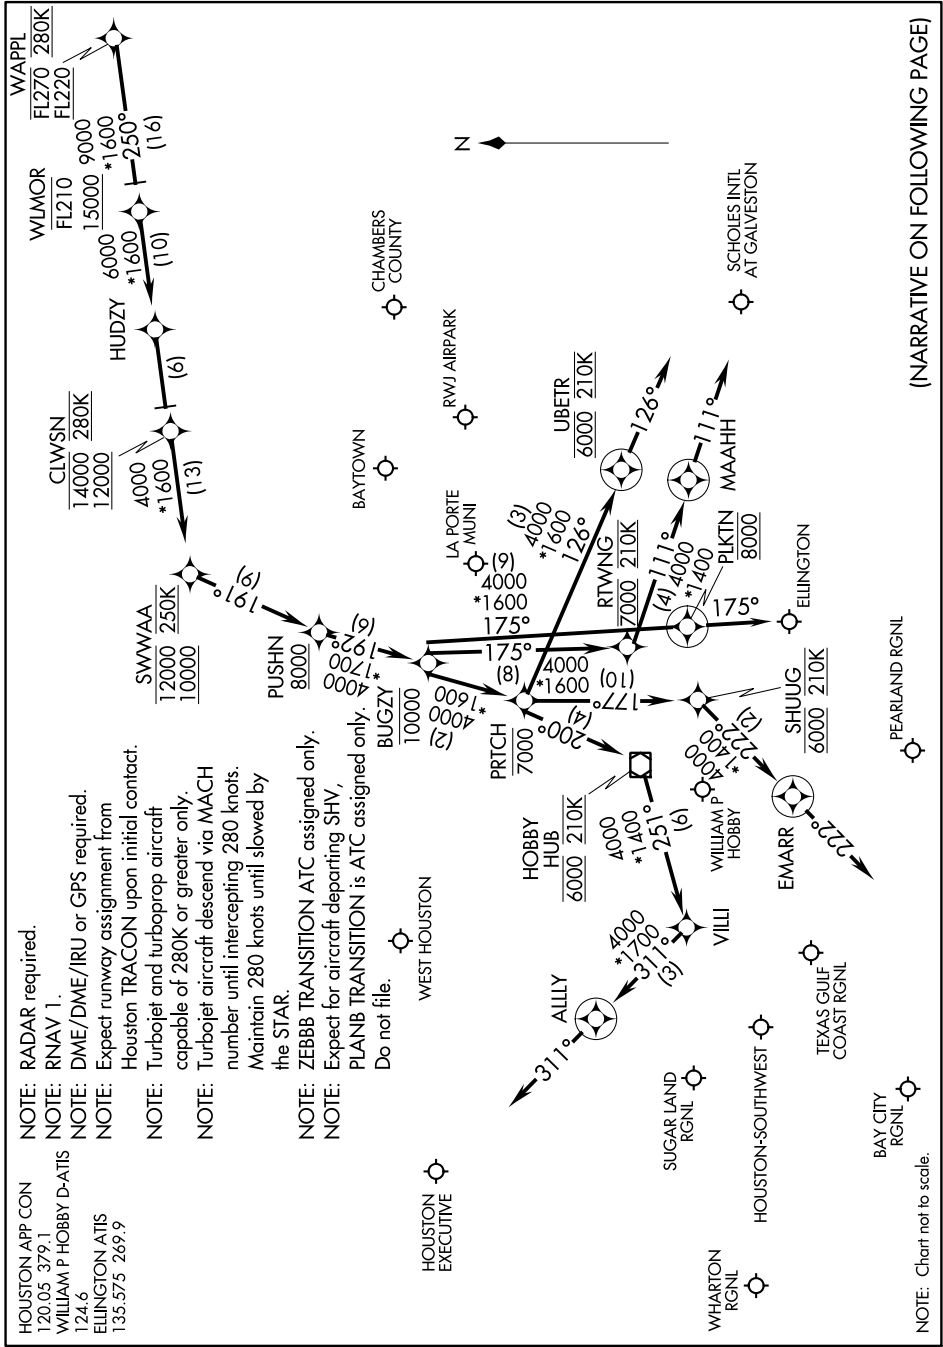

WAPPL FOUR ARRIVAL (RNAV) Arrival Routes

SC-5, 11 OCT 2018 to 08 NOV 2018

NOTE: RADAR required.

NOTE: RNAV 1.

HOUSTON APP CON
120.05 379.1

WILLIAM P HOBBY D-ATIS
124.6

ELLINGTON ATIS
135.575 269.9

NOTE: Maintain 280 knots until slowed by the STAR.

NOTE: ZEBBB TRANSITION ATC assigned only.

WAPPL FOUR ARRIVAL (RNAV) Arrival Routes

(NARRATIVE ON FOLLOWING PAGE)

SC-5, 11 OCT 2018 to 08 NOV 2018

NOTE: Chart not to scale.