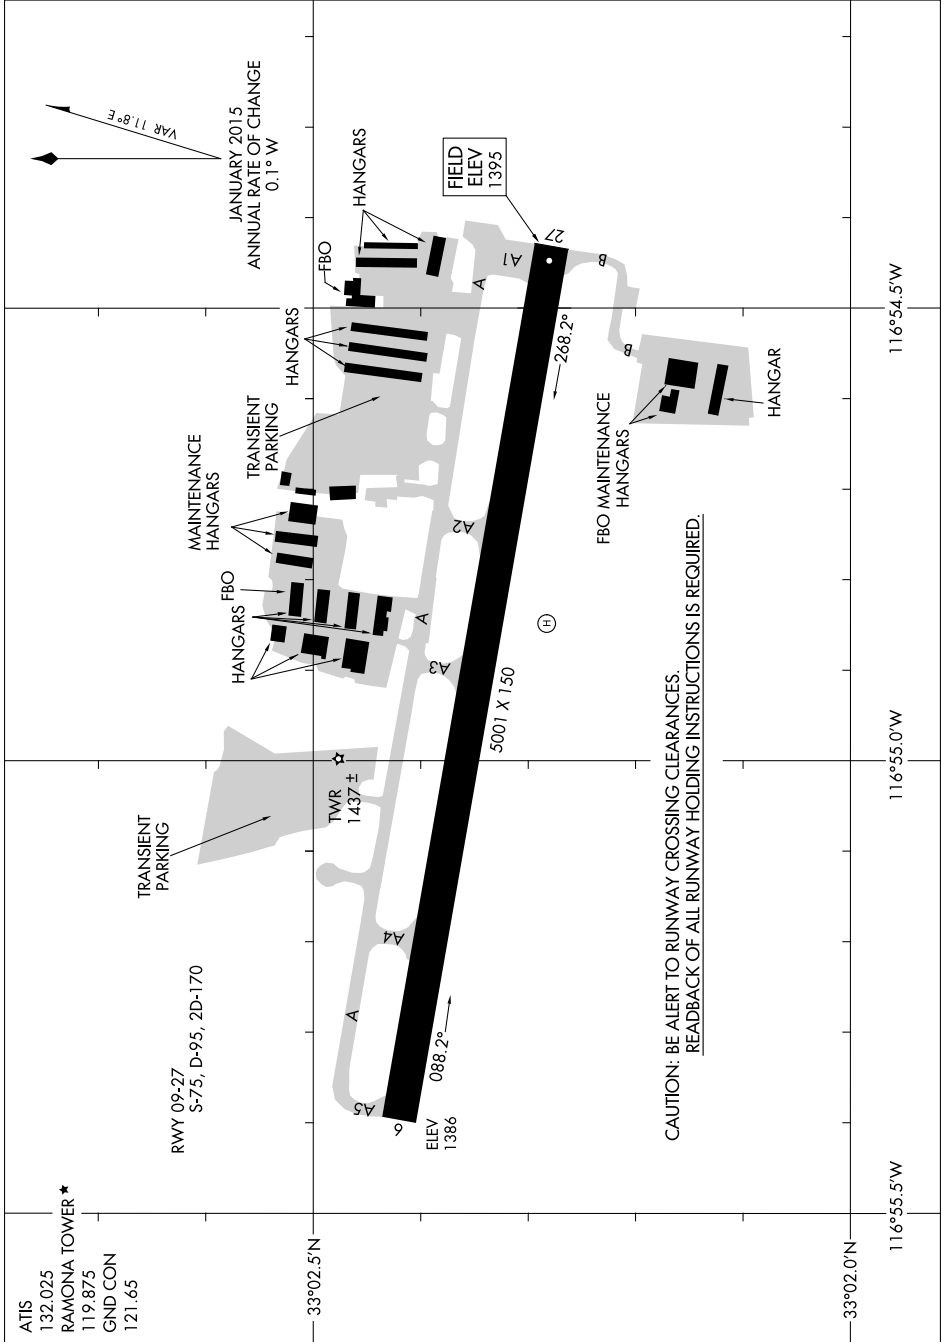

AIRPORT DIAGRAM

AL-6667 (FAA)

RAMONA (RNM)
RAMONA, CALIFORNIA

SW-3, 11 OCT 2018 to 08 NOV 2018

CAUTION: BE ALERT TO RUNWAY CROSSING CLEARANCES.
READBACK OF ALL RUNWAY HOLDING INSTRUCTIONS IS REQUIRED.

AIRPORT DIAGRAM

RAMONA, CALIFORNIA
RAMONA (RNM)

SW-3, 11 OCT 2018 to 08 NOV 2018