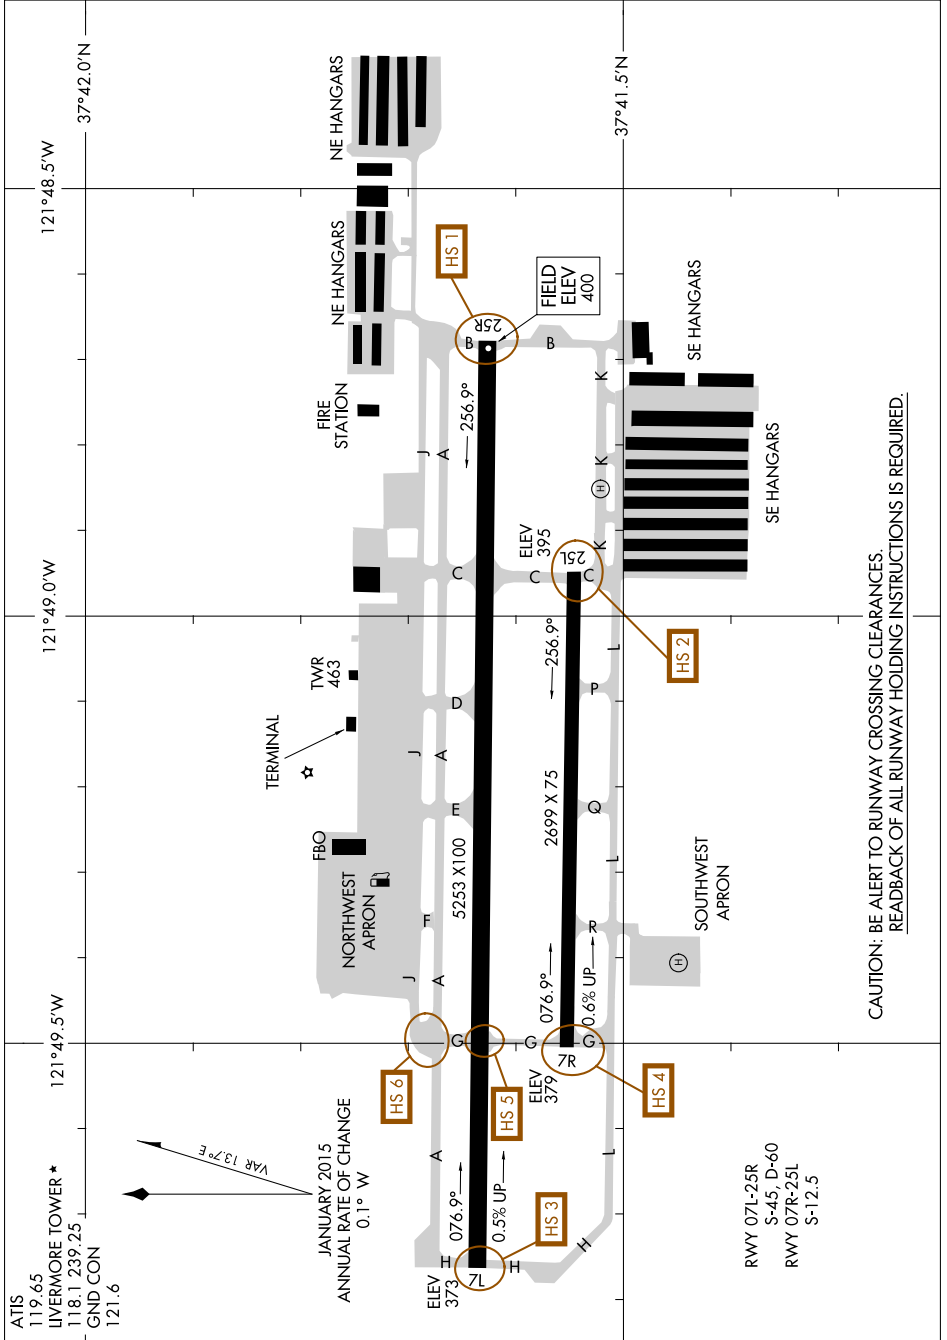

AIRPORT DIAGRAM

AL-6075 (FAA)

LIVERMORE MUNI (LVK)
LIVERMORE, CALIFORNIA

SW-2, 11 OCT 2018 to 08 NOV 2018

CAUTION: BE ALERT TO RUNWAY CROSSING CLEARANCES.
REARBACK OF ALL RUNWAY HOLDING INSTRUCTIONS IS REQUIRED.

RWY 07L-25R
S-45, D-60
RWY 07R-25L
S-12.5

AIRPORT DIAGRAM

LIVERMORE, CALIFORNIA
LIVERMORE MUNI (LVK)

SW-2, 11 OCT 2018 to 08 NOV 2018