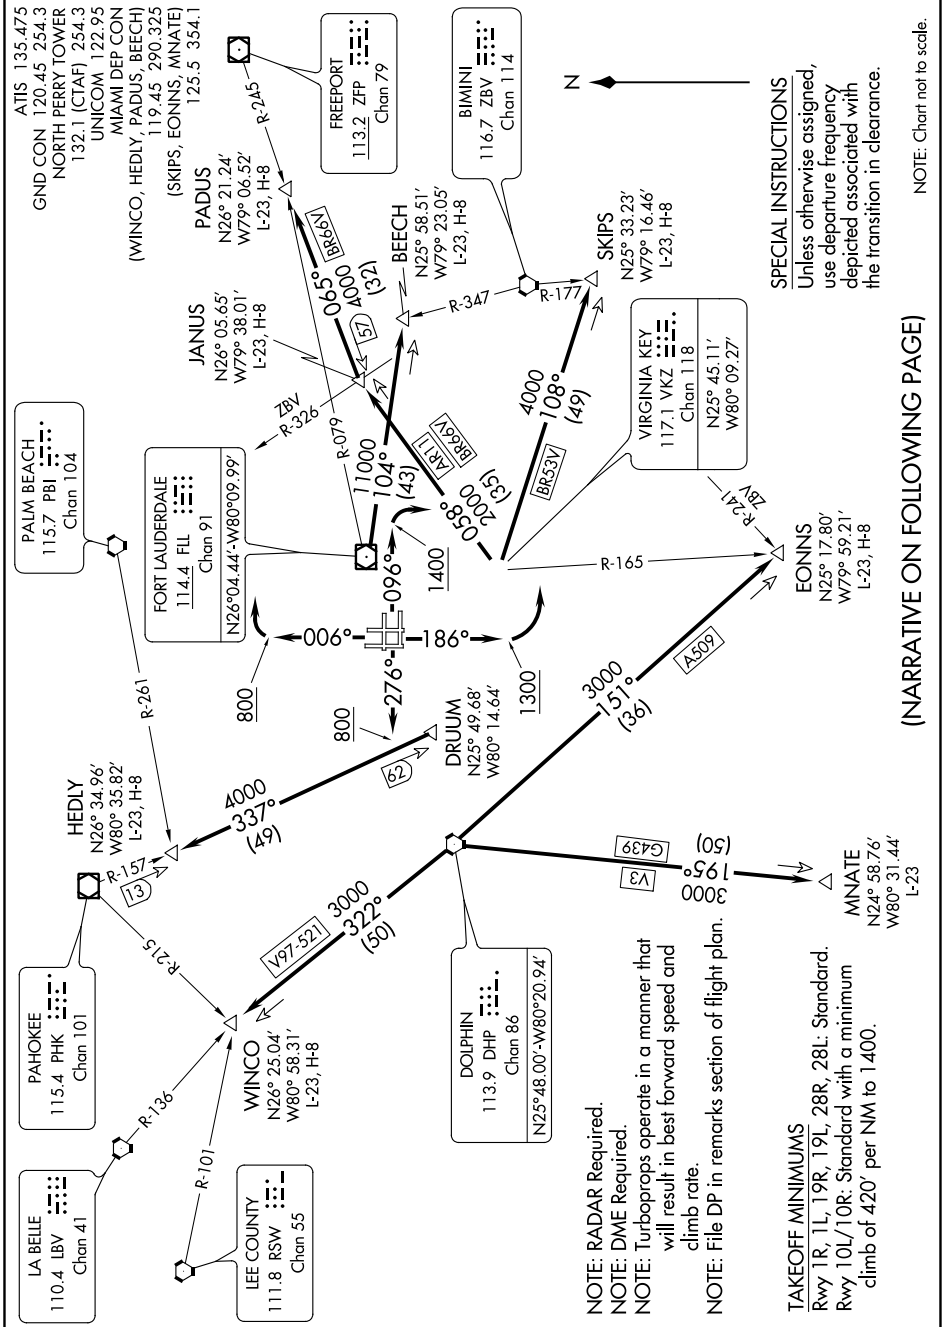

MIAMI SIX DEPARTURE

SE-3, 11 OCT 2018 to 08 NOV 2018

(NARRATIVE ON FOLLOWING PAGE)

SPECIAL INSTRUCTIONS
 Unless otherwise assigned, use departure frequency depicted associated with the transition in clearance.

NOTE: Chart not to scale.

SE-3, 11 OCT 2018 to 08 NOV 2018