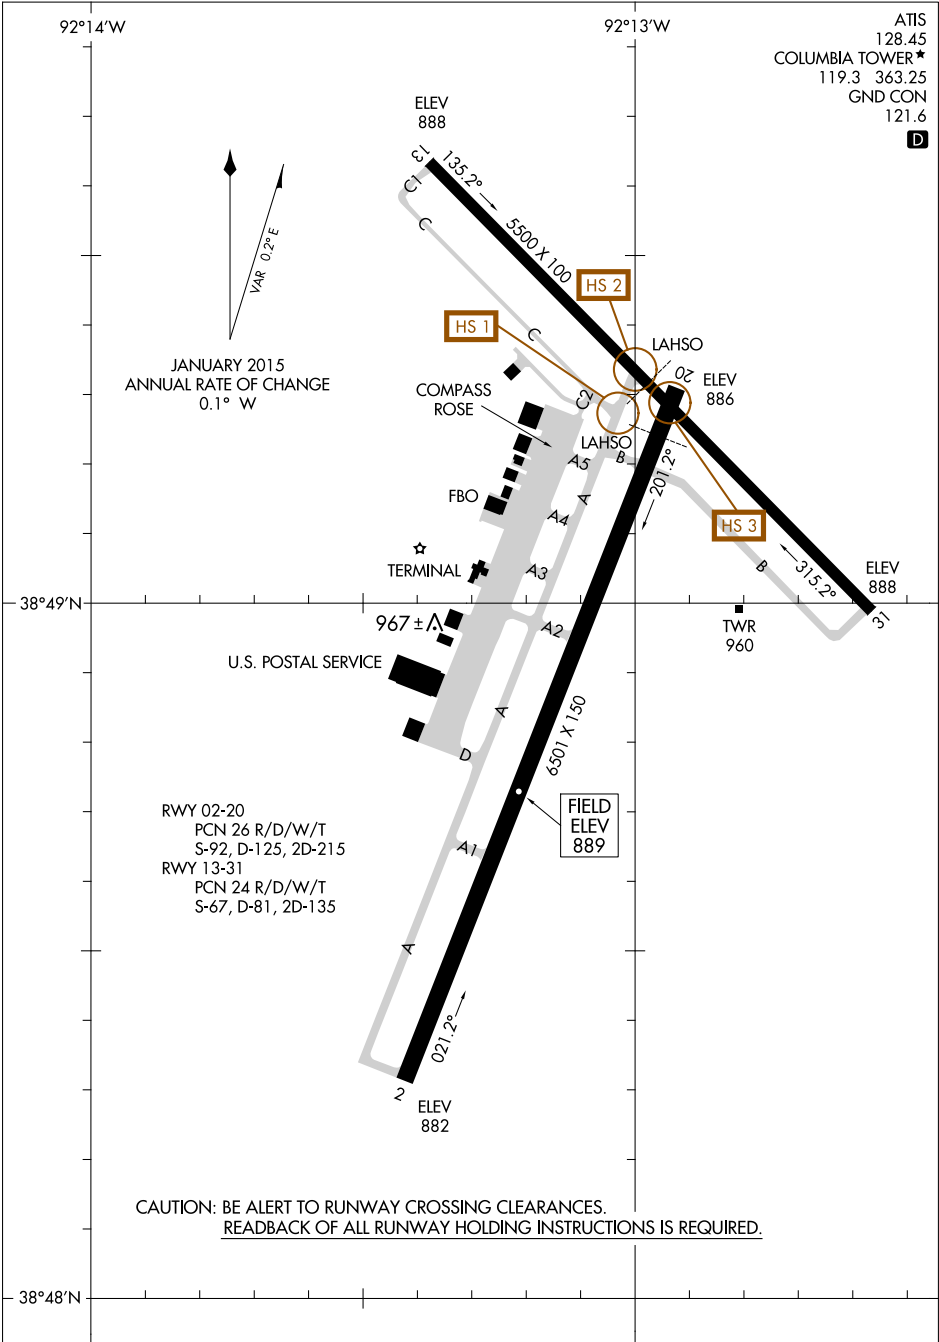

AIRPORT DIAGRAM

AL-5595 (FAA)

COLUMBIA RGNL (COT)
COLUMBIA, MISSOURI

ATIS 128.45
 COLUMBIA TOWER * 119.3 363.25
 GND CON 121.6
D

NC-3, 11 OCT 2018 to 08 NOV 2018

NC-3, 11 OCT 2018 to 08 NOV 2018

AIRPORT DIAGRAM

COLUMBIA, MISSOURI
COLUMBIA RGNL (COT)