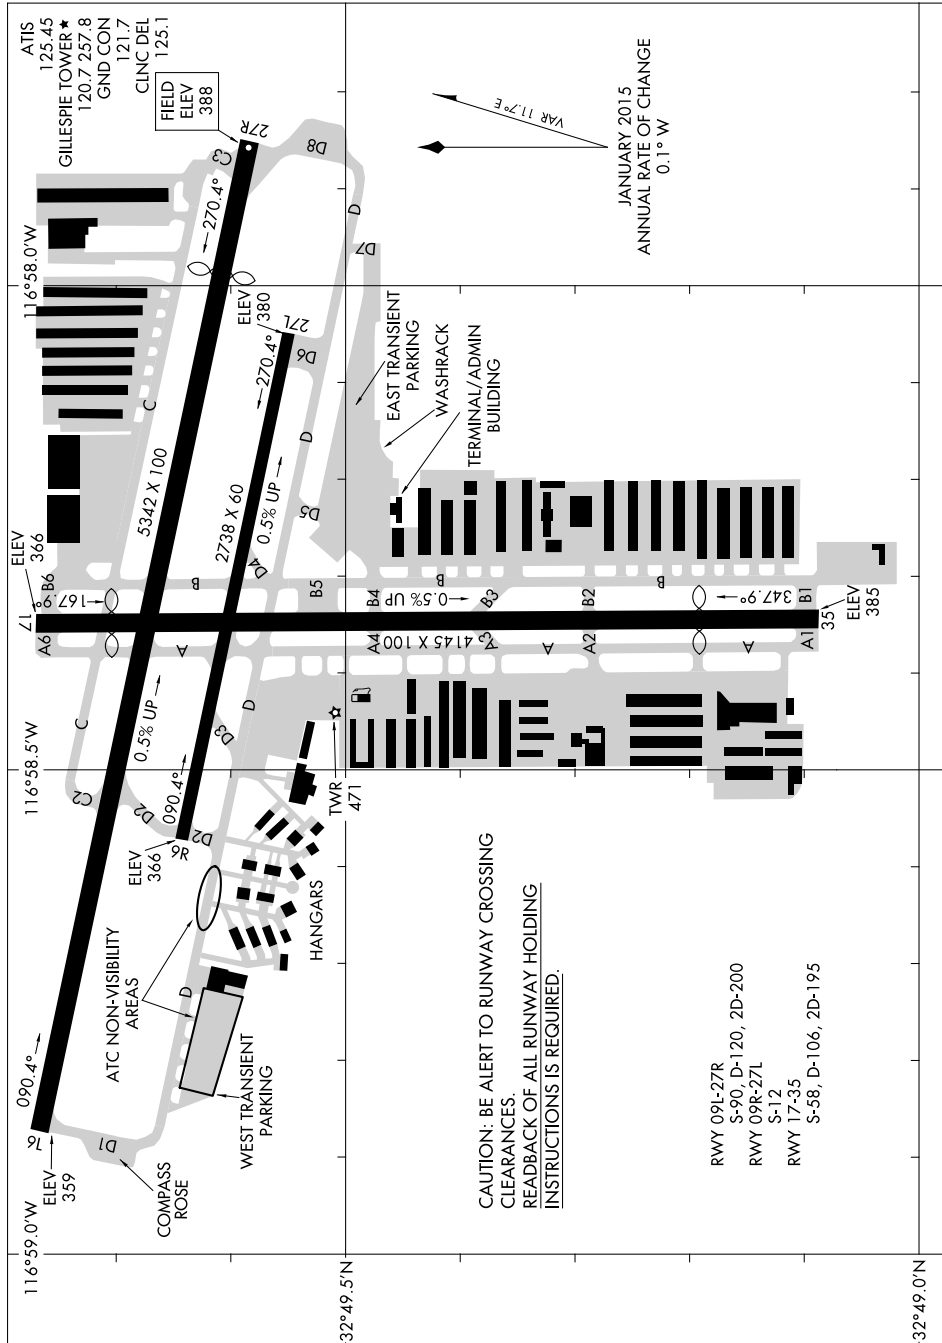

# AIRPORT DIAGRAM

AL-5402 (FAA)

GILLESPIE FIELD (S.E.E)  
SAN DIEGO/EL CAJON, CALIFORNIA

SW-3, 11 OCT 2018 to 08 NOV 2018

SW-3, 11 OCT 2018 to 08 NOV 2018

CAUTION: BE ALERT TO RUNWAY CROSSING CLEARANCES.  
READBACK OF ALL RUNWAY HOLDING INSTRUCTIONS IS REQUIRED.

- RWY 09L-27R
- S-90, D-120, 2D-200
- RWY 09R-27L
- S-12
- RWY 17-35
- S-58, D-106, 2D-195

# AIRPORT DIAGRAM

SAN DIEGO/EL CAJON, CALIFORNIA  
GILLESPIE FIELD (S.E.E)