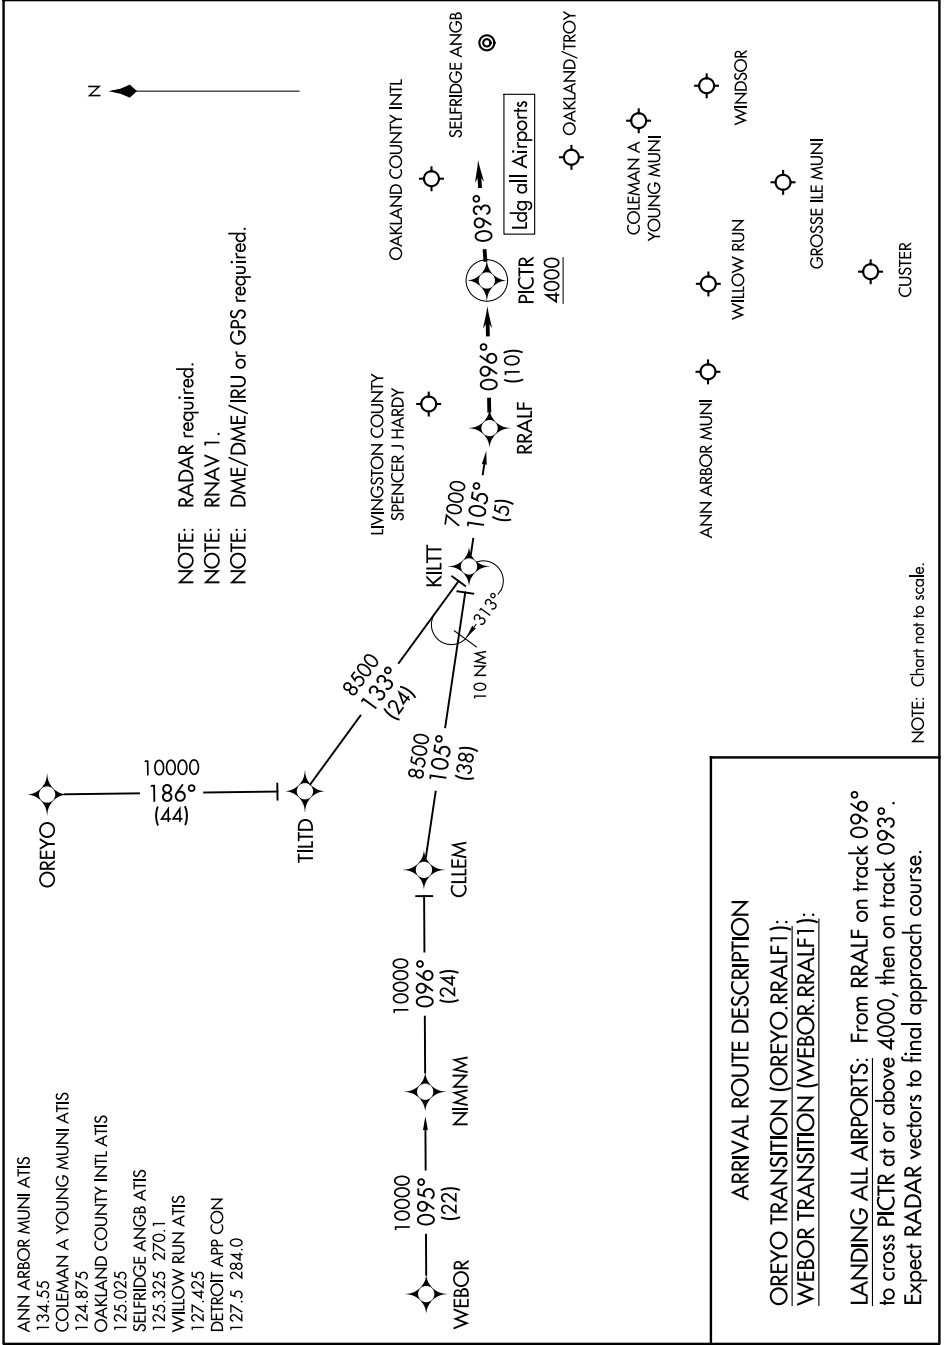

EC-1, 11 OCT 2018 to 08 NOV 2018

EC-1, 11 OCT 2018 to 08 NOV 2018

NOTE: Chart not to scale.

NOTE: RADAR required.
 NOTE: RNAV 1.
 NOTE: DME/DME/IRU or GPS required.

Ldg all Airports

4000

7000

10 NM

31.3°

10.5°

10.5°

10.5°

10.5°

10.5°

10.5°

10.5°

10.5°