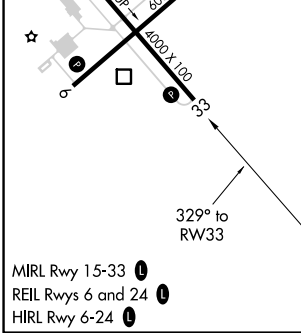

APP CRS 329°	Rwy Idg 4000
	TDZE 692
	Apt Elev 692

RNAV (GPS) RWY 33

CHAUTAUQUA COUNTY/DUNKIRK (DKK)

<p>▽ DME/DME RNP-0.3 NA. ▲ Rwy 33 helicopter visibility reduction below 1 SM NA. ☄ -20°C Straight-In Rwy 33 NA at night, Circling Rwy 6, 24, 33 NA at night.</p>	<p>MISSED APPROACH: Climbing right turn to 3200 direct TRUNT and hold.</p>
---	--

ASOS 119.275	BUFFALO APP CON 126.5 317.6	UNICOM 123.075 (CTAF) 0
------------------------	---------------------------------------	--

CATEGORY	A	B	C	D
LNAV MDA	1860-1¼ 1168 (1200-1¼)	1860-1½ 1168 (1200-1½)	1860-3	1168 (1200-3)
C CIRCLING	1860-1¼ 1168 (1200-1¼)	1860-1½ 1168 (1200-1½)	1860-3	2140-3 1448 (1500-3)