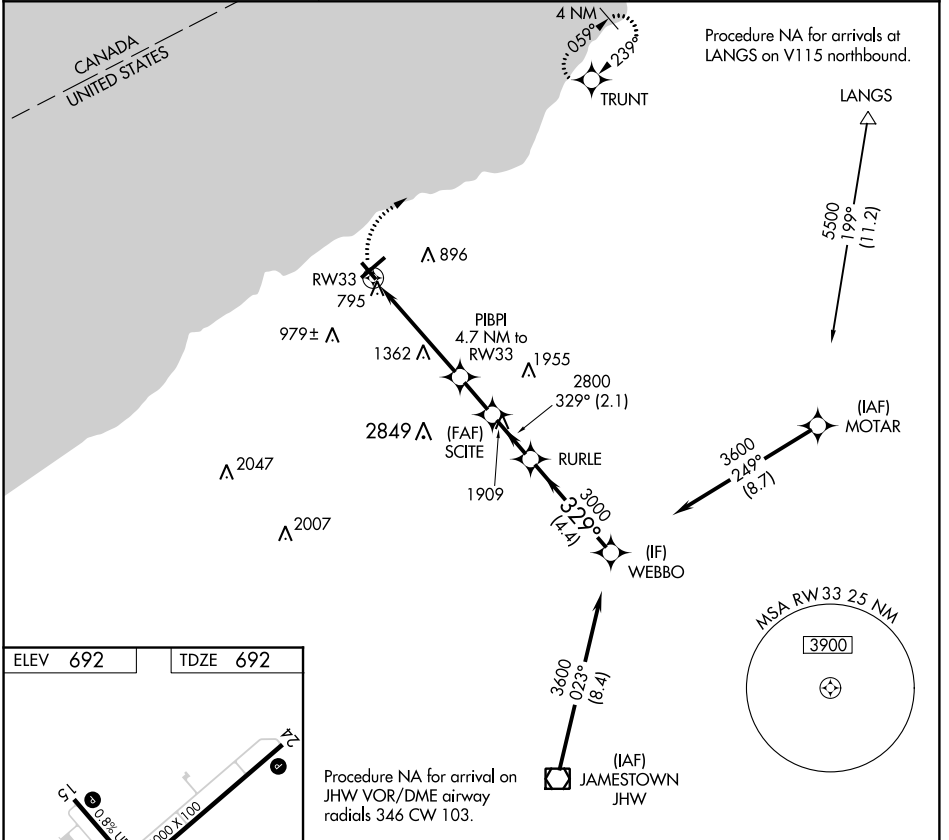

APP CRS 329°	Rwy Idg 4000
	TDZE 692
	Apt Elev 692

RNAV (GPS) RWY 33

CHAUTAUQUA COUNTY/DUNKIRK (DKK)

<p>▽ DME/DME RNP-0.3 NA. ▲ Rwy 33 helicopter visibility reduction below 1 SM NA. ☄ -20°C Straight-In Rwy 33 NA at night, Circling Rwy 6, 24, 33 NA at night.</p>	<p>MISSED APPROACH: Climbing right turn to 3200 direct TRUNT and hold.</p>
---	--

ASOS 119.275	BUFFALO APP CON 126.5 317.6	UNICOM 123.075 (CTAF) 0
------------------------	---------------------------------------	--

CATEGORY	A	B	C	D
LNAV MDA	1860-1¼ 1168 (1200-1¼)	1860-1½ 1168 (1200-1½)	1860-3	1168 (1200-3)
C CIRCLING	1860-1¼ 1168 (1200-1¼)	1860-1½ 1168 (1200-1½)	1860-3	2140-3 1448 (1500-3)

NE-2, 11 OCT 2018 to 08 NOV 2018

NE-2, 11 OCT 2018 to 08 NOV 2018