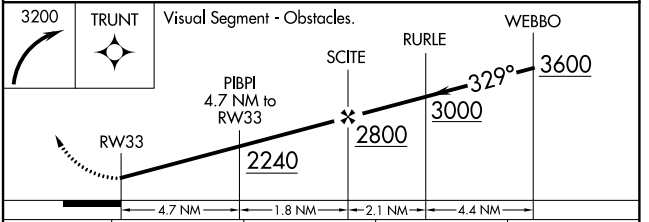

APP CRS 329°	Rwy Idg 4000
	TDZE 692
	Apt Elev 692

RNAV (GPS) RWY 33

CHAUTAUQUA COUNTY/DUNKIRK (DKK)

<p>▽ DME/DME RNP-0.3 NA. ▲ Rwy 33 helicopter visibility reduction below 1 SM NA. ☄ -20°C Straight-In Rwy 33 NA at night, Circling Rwy 6, 24, 33 NA at night.</p>	<p>MISSED APPROACH: Climbing right turn to 3200 direct TRUNT and hold.</p>
---	--

ASOS 119.275	BUFFALO APP CON 126.5 317.6	UNICOM 123.075 (CTAF) 0
------------------------	---------------------------------------	--

CATEGORY	A	B	C	D
LNAV MDA	1860-1¼ 1168 (1200-1¼)	1860-1½ 1168 (1200-1½)	1860-3	1168 (1200-3)
C CIRCLING	1860-1¼ 1168 (1200-1¼)	1860-1½ 1168 (1200-1½)	1860-3	2140-3 1448 (1500-3)