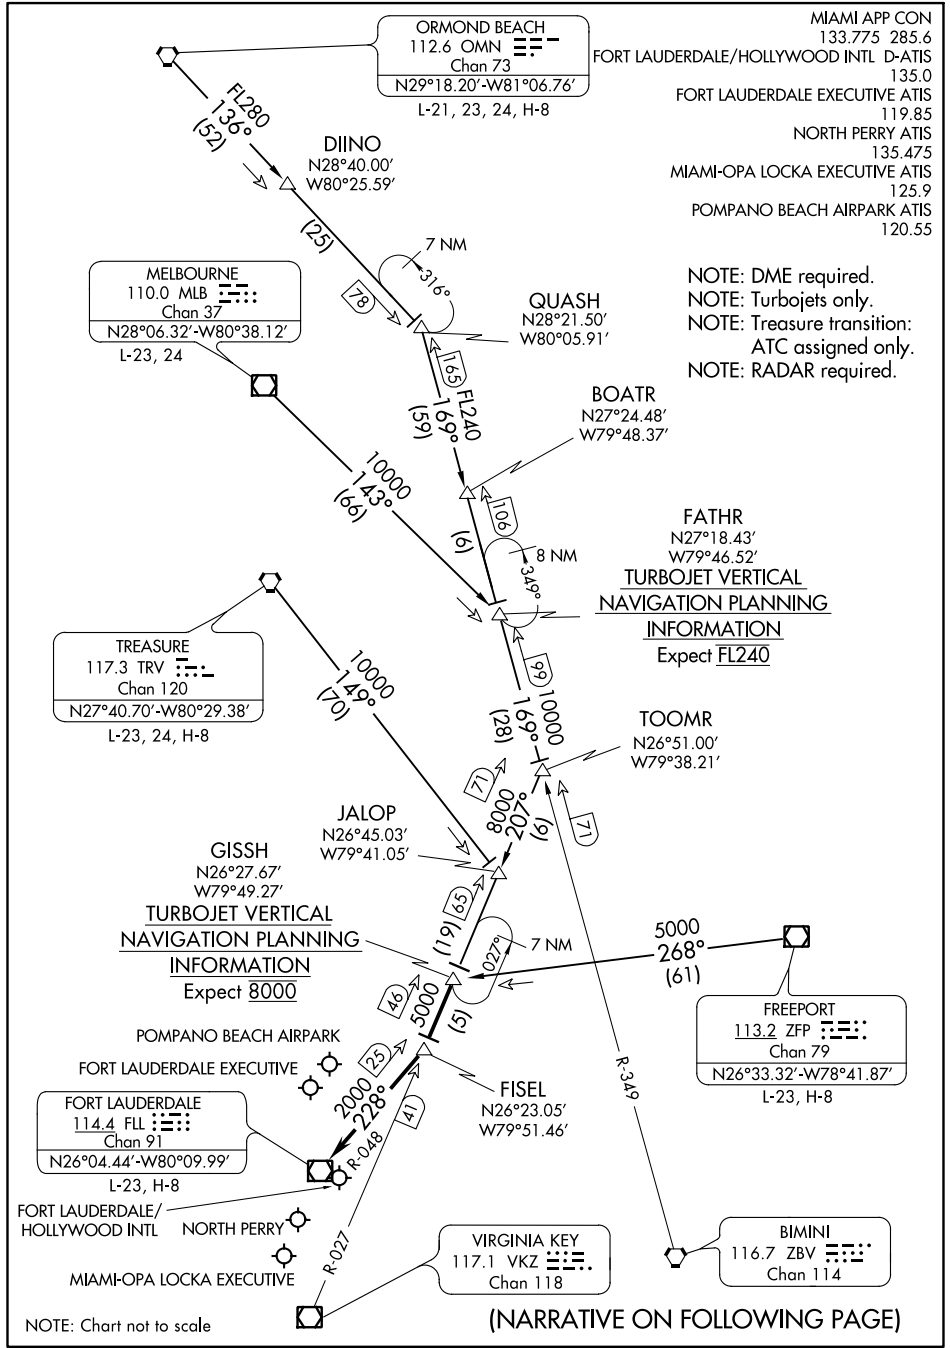

GISSH FIVE ARRIVAL

FORT LAUDERDALE, FLORIDA

MIAMI APP CON
133.775 285.6
FORT LAUDERDALE/HOLLYWOOD INTL D-ATIS
135.0
FORT LAUDERDALE EXECUTIVE ATIS
119.85
NORTH PERRY ATIS
135.475
MIAMI-OPA LOCKA EXECUTIVE ATIS
125.9
POMPANO BEACH AIRPARK ATIS
120.55

NOTE: DME required.
NOTE: Turbojets only.
NOTE: Treasure transition:
ATC assigned only.
NOTE: RADAR required.

FATHR
N27°18.43'
W79°46.52'
**TURBOJET VERTICAL
NAVIGATION PLANNING
INFORMATION**
Expect FL240

GISSH
N26°27.67'
W79°49.27'
**TURBOJET VERTICAL
NAVIGATION PLANNING
INFORMATION**
Expect 8000

FREEPORT
113.2 ZFP
Chan 79
N26°33.32'-W78°41.87'
L-23, H-8

VIRGINIA KEY
117.1 VKZ
Chan 118

BIMINI
116.7 ZBV
Chan 114

(NARRATIVE ON FOLLOWING PAGE)

SE-3, 11 OCT 2018 to 08 NOV 2018

SE-3, 11 OCT 2018 to 08 NOV 2018

GISSH FIVE ARRIVAL

(GISSH.GISSH5) 22JUN17

FORT LAUDERDALE, FLORIDA