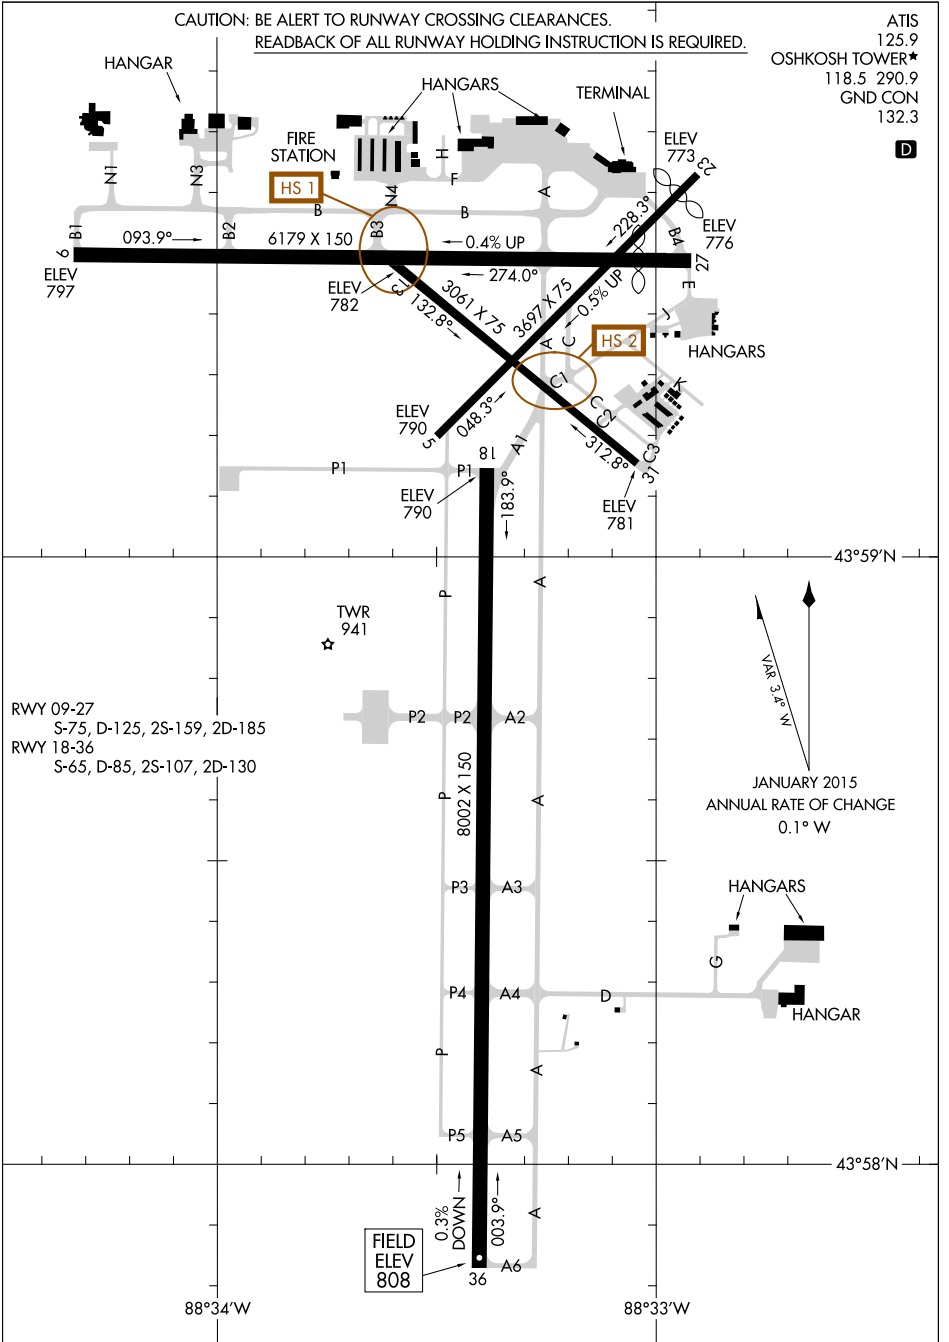

18200

AIRPORT DIAGRAM

AL-730 (FAA)

WITTMAN RGNL (OSH)
OSHKOSH, WISCONSIN

EC-3, 11 OCT 2018 to 08 NOV 2018

EC-3, 11 OCT 2018 to 08 NOV 2018

AIRPORT DIAGRAM

18200