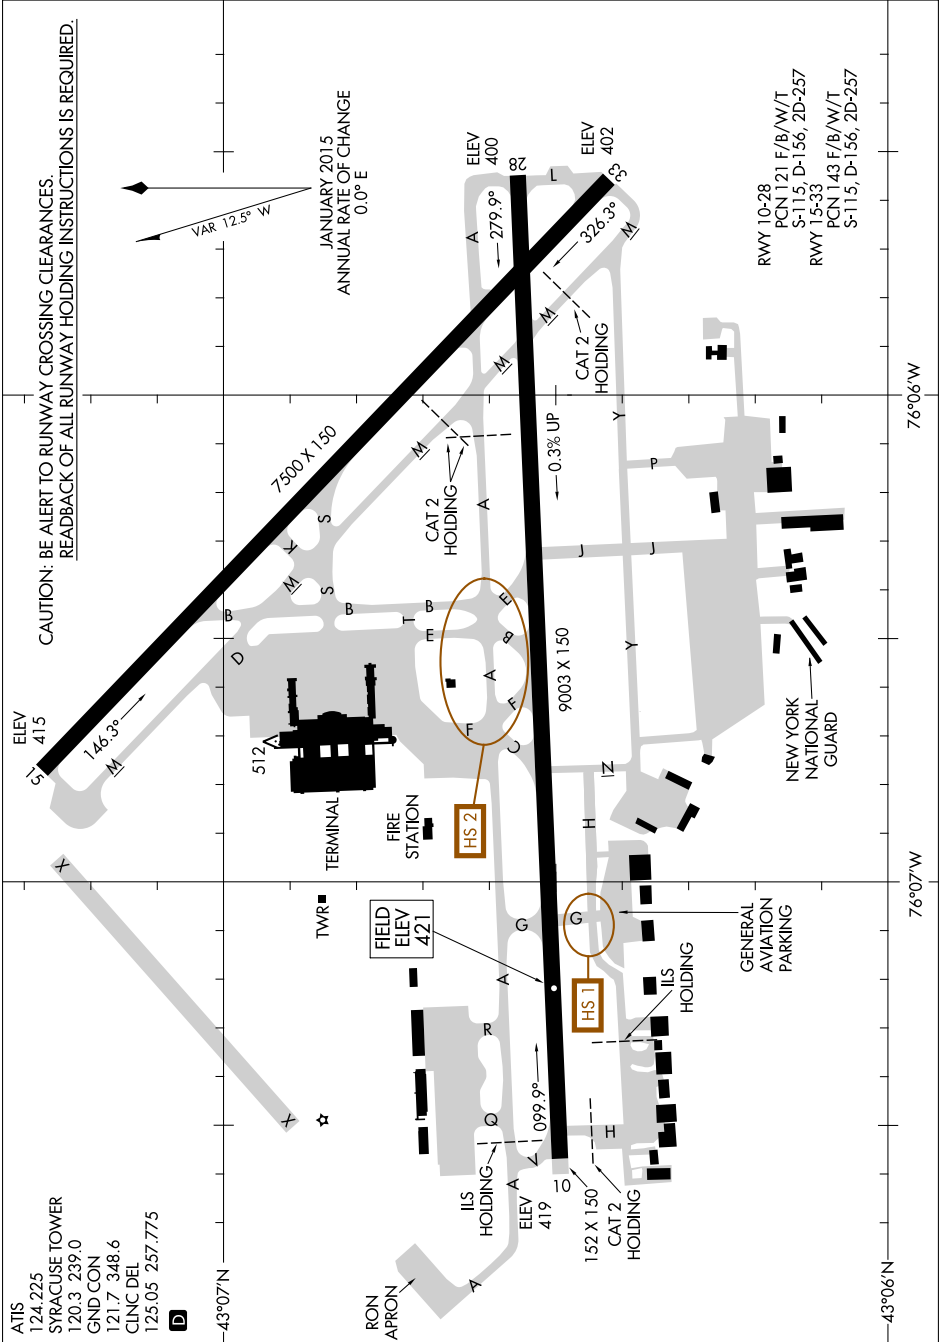

# AIRPORT DIAGRAM

AL-411 (FAA)

SYRACUSE HANCOCK INTL (SYR)  
SYRACUSE, NEW YORK

NE-2, 11 OCT 2018 to 08 NOV 2018

76°06'W

76°07'W

43°06'N

NE-2, 11 OCT 2018 to 08 NOV 2018

# AIRPORT DIAGRAM

SYRACUSE, NEW YORK  
SYRACUSE HANCOCK INTL (SYR)