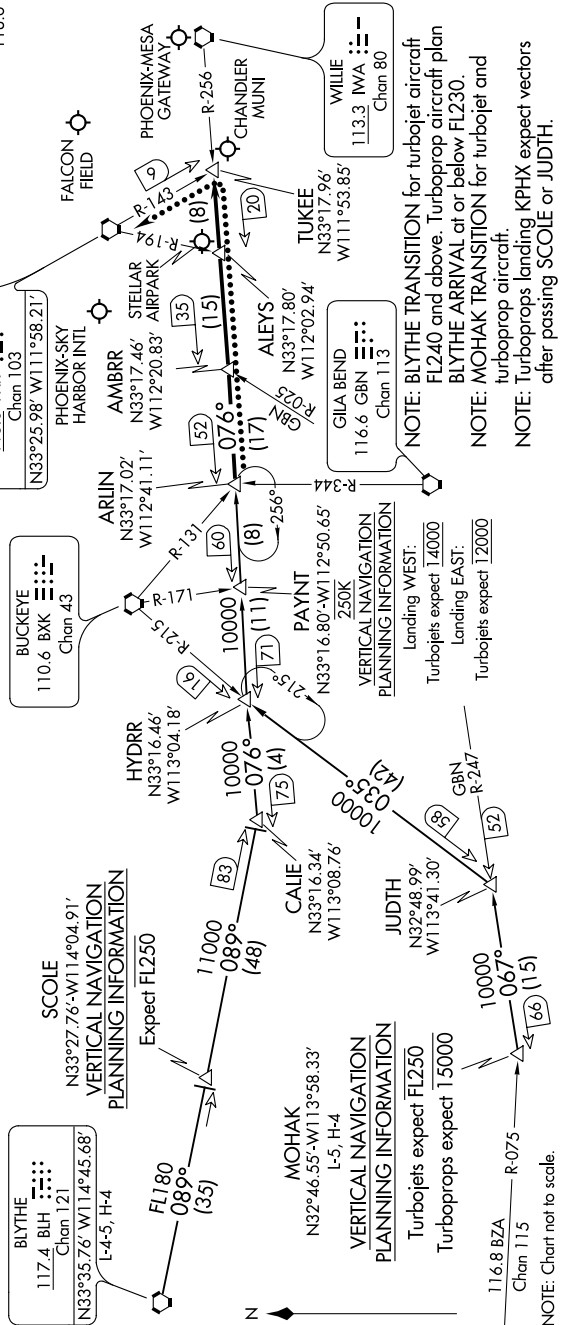

ARLIN FOUR ARRIVAL

AL-322 (FAA)

PHOENIX, ARIZONA

SW-4, 11 OCT 2018 to 08 NOV 2018

ARRIVAL ROUTE DESCRIPTION

BLYTHE TRANSITION (BLH.ARLIN4): From over BLH VORTAC on BLH R-089 and IWA R-256 to ARLIN INT. Thence, . . .

MOHAK TRANSITION (MOHAK.ARLIN4): From over MOHAK INT on GBN R-247 and BXK R-215 to HYDRR INT, then on IWA R-256 to ARLIN INT. Thence, . . .

PHOENIX SKY HARBOR INTL: Rwy 7L/R or 8: From over ARLIN, Expect vectors to final approach course; Rwy 25L/R or 26: From over ARLIN, on IWA R-256 to TUKEE. Expect vectors to final approach course prior to TUKEE.

SATELLITE AIRPORTS: Expect vectors after passing SCOPE or JUDTH.

LOST COMMUNICATIONS: After ARLIN, on IWA R-256 and PXR R-143 to PXR VORTAC.

SW-4, 11 OCT 2018 to 08 NOV 2018

ARLIN FOUR ARRIVAL

PHOENIX, ARIZONA