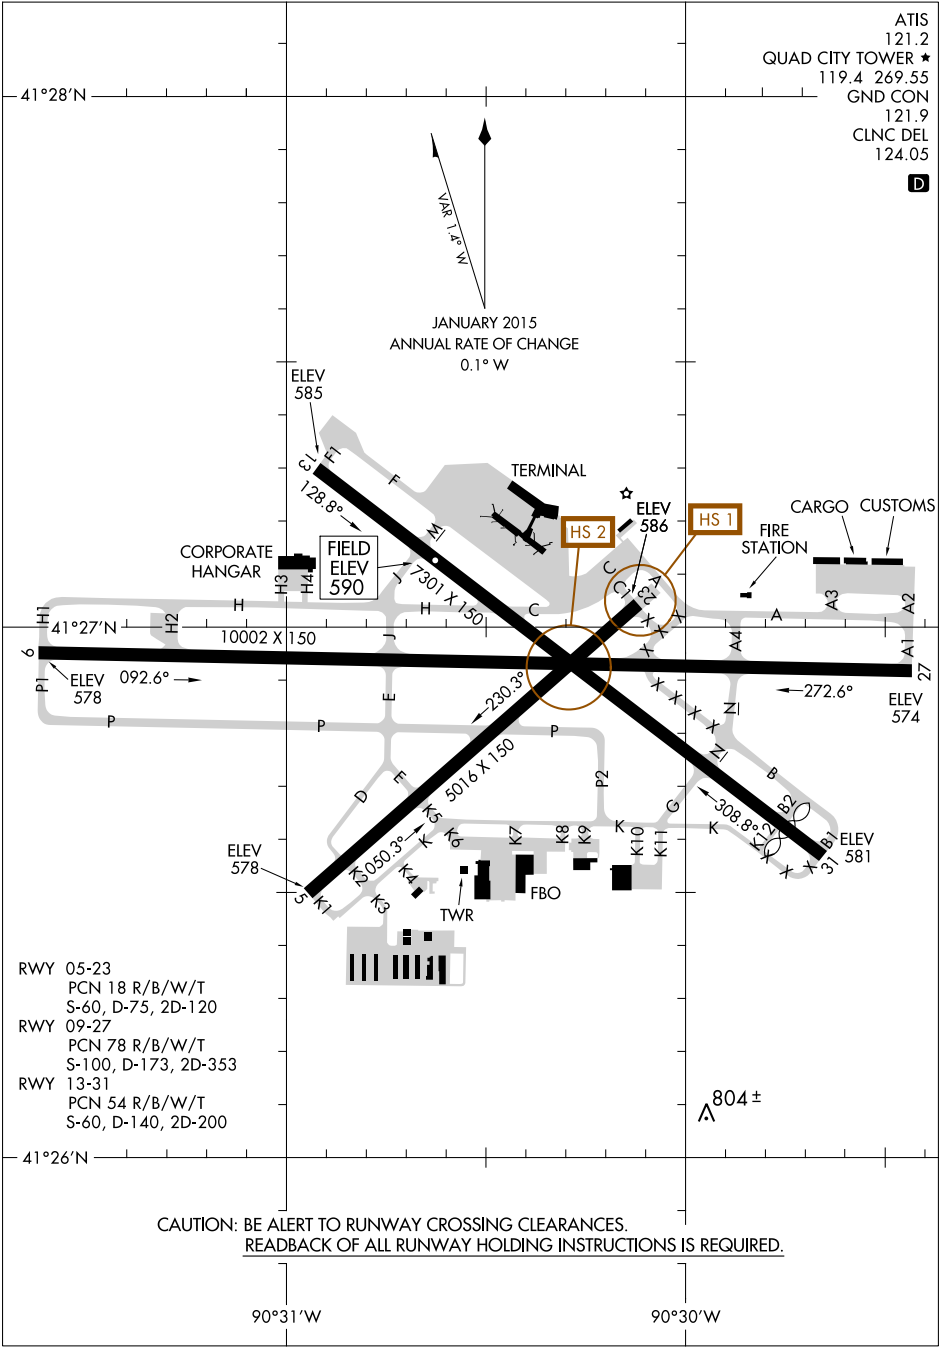

AIRPORT DIAGRAM

AL-269 (FAA)

QUAD CITY INTL (MLI)
MOLINE, ILLINOIS

EC-3, 11 OCT 2018 to 08 NOV 2018

EC-3, 11 OCT 2018 to 08 NOV 2018

AIRPORT DIAGRAM

MOLINE, ILLINOIS
QUAD CITY INTL (MLI)