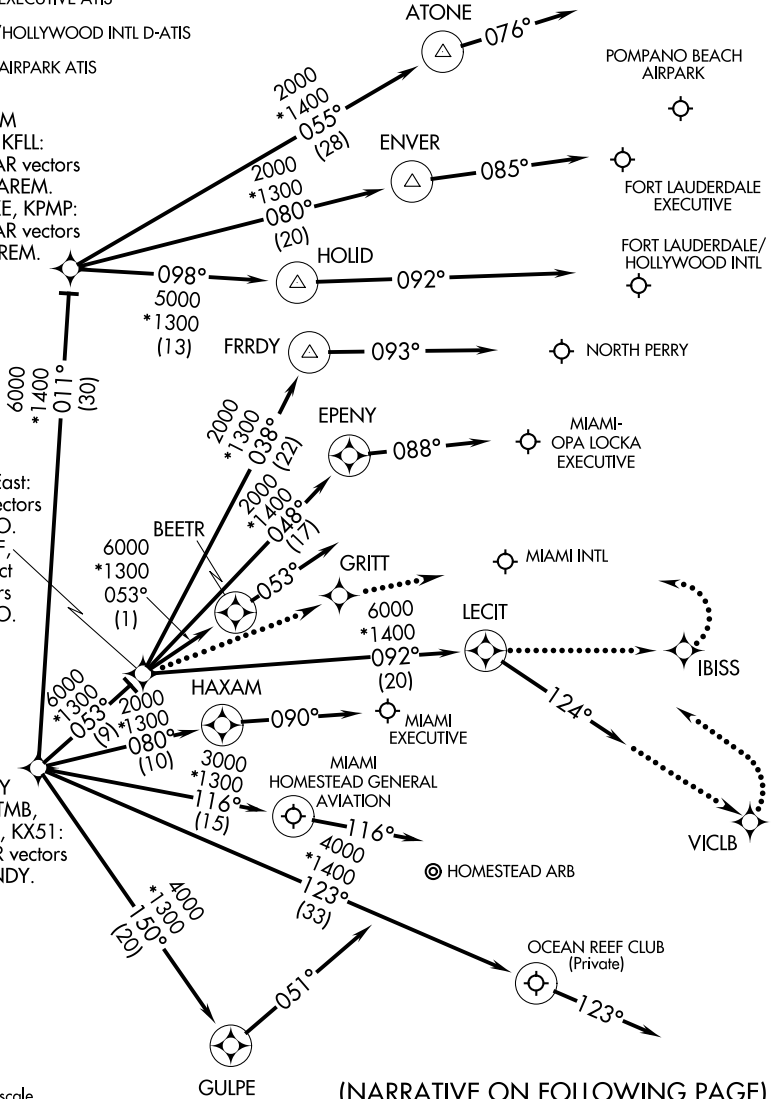

CURSO FIVE ARRIVAL (RNAV) Arrival Routes

MIAMI APP CON
124.85 322.3
MIAMI INTL D-ATIS
119.15
NORTH PERRY ATIS
135.475
MIAMI-OPA LOCKA EXECUTIVE ATIS
125.9
MIAMI EXECUTIVE ATIS
124.0
HOMESTEAD ARB ATIS
132.275 269.9
FORT LAUDERDALE EXECUTIVE ATIS
119.85
FORT LAUDERDALE/HOLLYWOOD INTL D-ATIS
135.0
POMPANO BEACH AIRPARK ATIS
120.55

NOTE: RADAR required.
NOTE: RNAV 1.
NOTE: DME/DME/IRU or GPS required.

JAREM
Landing KFL:
Expect RADAR vectors
prior to JAREM.
Landing KFXE, KPMP:
Expect RADAR vectors
after JAREM.

JODPO
KMIA Landing East:
Expect RADAR vectors
prior to JODPO.
Landing KOPF,
KHWO: Expect
RADAR vectors
prior to JODPO.

MNNDY
Landing KTMB,
KHST, K07FA, KX51:
Expect RADAR vectors
after MNNDY.

NOTE: Chart not to scale.

(NARRATIVE ON FOLLOWING PAGE)

SE-3, 11 OCT 2018 to 08 NOV 2018

SE-3, 11 OCT 2018 to 08 NOV 2018