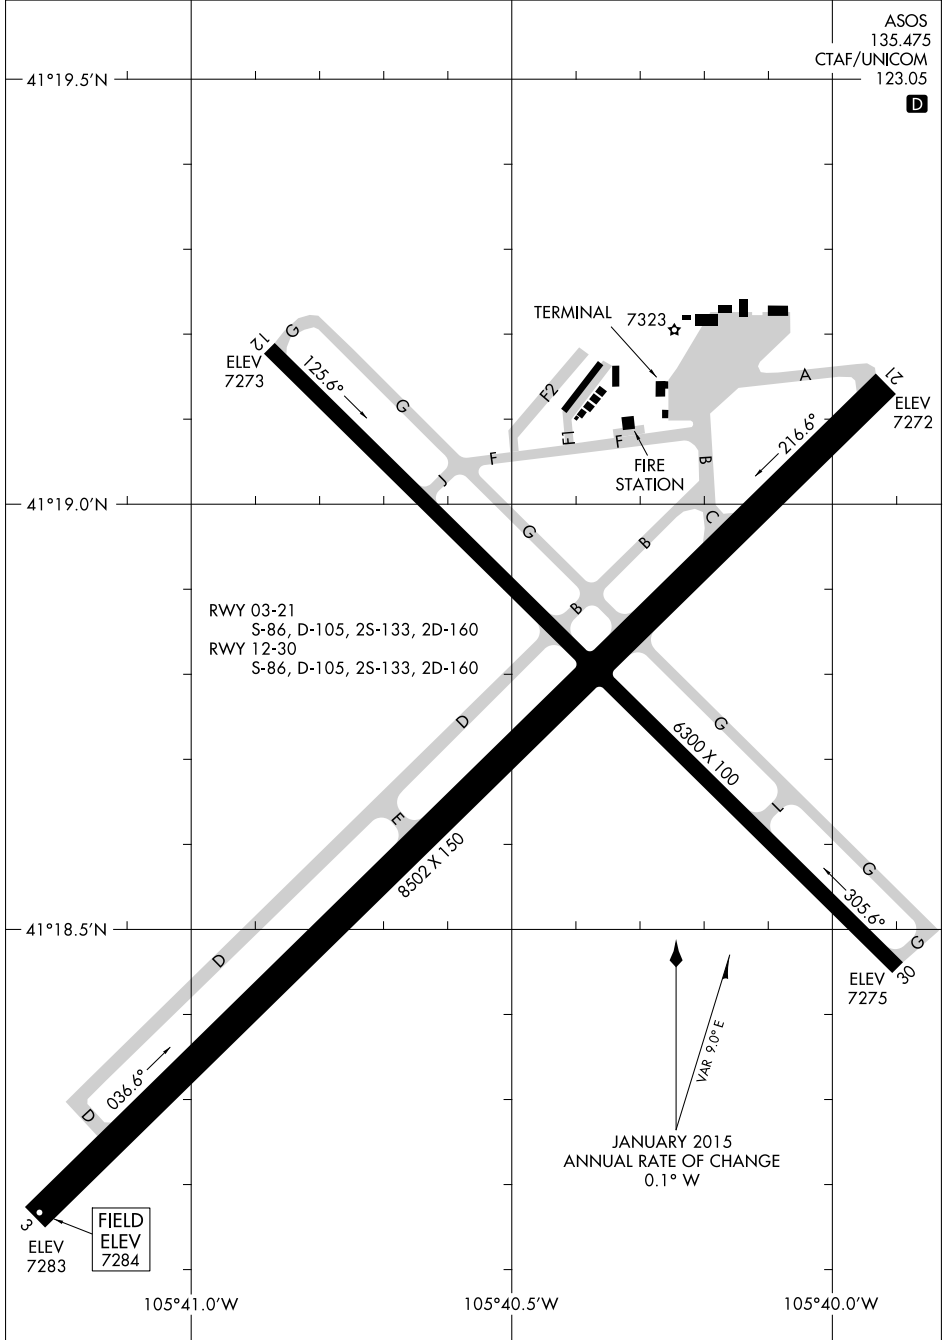

15064

AIRPORT DIAGRAM

AL-225 (FAA)

LARAMIE RGNL (LAR)
LARAMIE, WYOMING

ASOS
135.475
CTAF/UNICOM
123.05

D

NW-1, 11 OCT 2018 to 08 NOV 2018

NW-1, 11 OCT 2018 to 08 NOV 2018

AIRPORT DIAGRAM

15064

LARAMIE, WYOMING
LARAMIE RGNL (LAR)