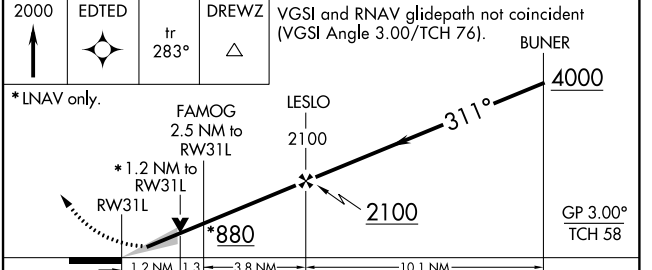

CATEGORY	A	B	C	D
LPV DA		243/40	200 (200-¾)	
LNAV/VNAV DA		323/45	280 (300-⅞)	
LNAV MDA	500/55	457 (500-1¼)	500-1⅜ 457 (500-1⅜)	
C CIRCLING	500-1 454 (500-1)	520-1 474 (500-1)	740-2¼ 694 (700-2¼)	

SC-5, 11 OCT 2018 to 08 NOV 2018

SC-5, 11 OCT 2018 to 08 NOV 2018