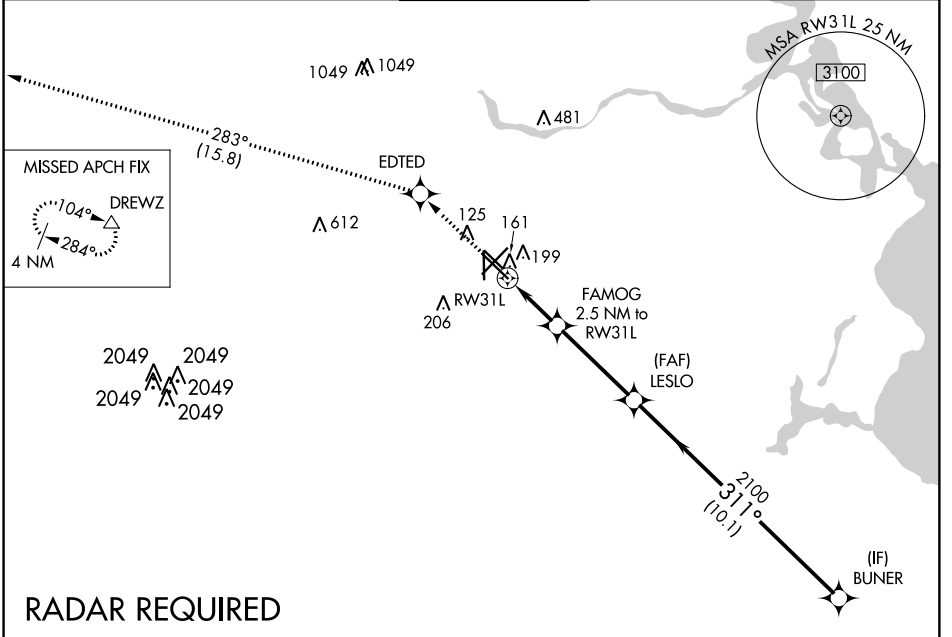

WAAS CH 77510 W31A	APP CRS 311°	Rwy Idg 7599 TDZE 43 Apt Elev 46
--	------------------------	---

RNAV (GPS) RWY 31L

WILLIAM P HOBBY (HOU)

⚠ For uncompensated Baro-VNAV systems, LNAV/VNAV NA below -1.5°C (5°F) or above 43°C (109°F). DME/DME RNP-0.3 NA.

MISSED APPROACH: Climb to 2000 direct EDTED and on track 283° to DREWZ and hold.

D-ATIS 124.6	HOUSTON APP CON 120.05 379.1 EAST 124.35 316.15 WEST	HOBBY TOWER 118.7 256.9	GND CON 121.9	CLNC DEL 125.45	CPDLC
------------------------	--	-----------------------------------	-------------------------	---------------------------	-------

ELEV 46	D	TDZE 43
---------	----------	---------

CATEGORY	A	B	C	D
LPV DA		243/40	200 (200-¾)	
LNAV/VNAV DA		323/45	280 (300-⅞)	
LNAV MDA	500/55	457 (500-1¼)	500-1⅜ 457 (500-1⅜)	
C CIRCLING	500-1 454 (500-1)	520-1 474 (500-1)	740-2¼ 694 (700-2¼)	

SC-5, 11 OCT 2018 to 08 NOV 2018

SC-5, 11 OCT 2018 to 08 NOV 2018