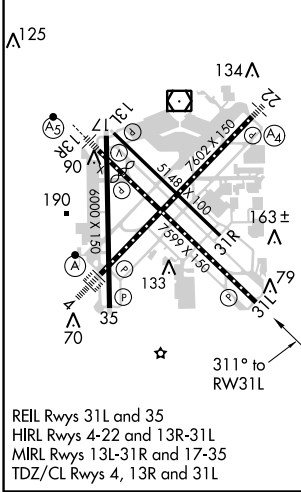

WAAS CH 77510 W31A	APP CRS 311°	Rwy Idg 7599 TDZE 43 Apt Elev 46
--	------------------------	---

RNAV (GPS) RWY 31L

WILLIAM P HOBBY (HOU)

⚠ For uncompensated Baro-VNAV systems, LNAV/VNAV NA below -1.5°C (5°F) or above 43°C (109°F). DME/DME RNP-0.3 NA.

MISSED APPROACH: Climb to 2000 direct EDTED and on track 283° to DREWZ and hold.

D-ATIS 124.6	HOUSTON APP CON 120.05 379.1 EAST 124.35 316.15 WEST	HOBBY TOWER 118.7 256.9	GND CON 121.9	CLNC DEL 125.45	CPDLC
------------------------	--	-----------------------------------	-------------------------	---------------------------	-------

ELEV 46	D	TDZE 43
---------	----------	---------

CATEGORY	A	B	C	D
LPV DA		243/40	200 (200-¾)	
LNAV/VNAV DA		323/45	280 (300-⅞)	
LNAV MDA	500/55	457 (500-1¼)	500-1⅜ 457 (500-1⅜)	
C CIRCLING	500-1 454 (500-1)	520-1 474 (500-1)	740-2¼ 694 (700-2¼)	