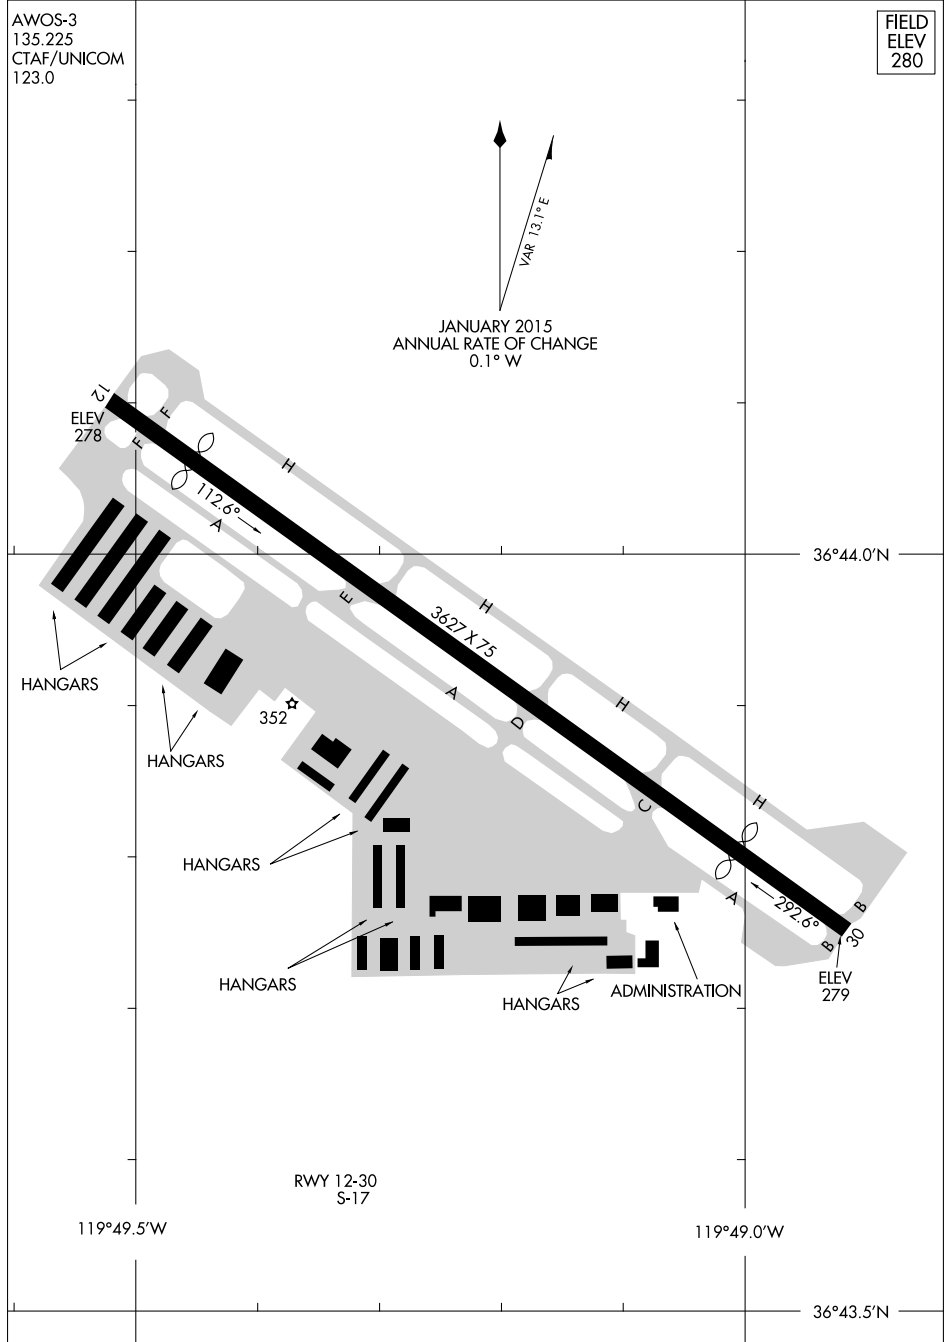

# AIRPORT DIAGRAM

FRESNO CHANDLER EXECUTIVE (FCH)  
FRESNO, CALIFORNIA

AL-161 (FAA)

AWOS-3  
135.225  
CTAF/UNICOM  
123.0

FIELD  
ELEV  
280

SW-2, 11 OCT 2018 to 08 NOV 2018

SW-2, 11 OCT 2018 to 08 NOV 2018