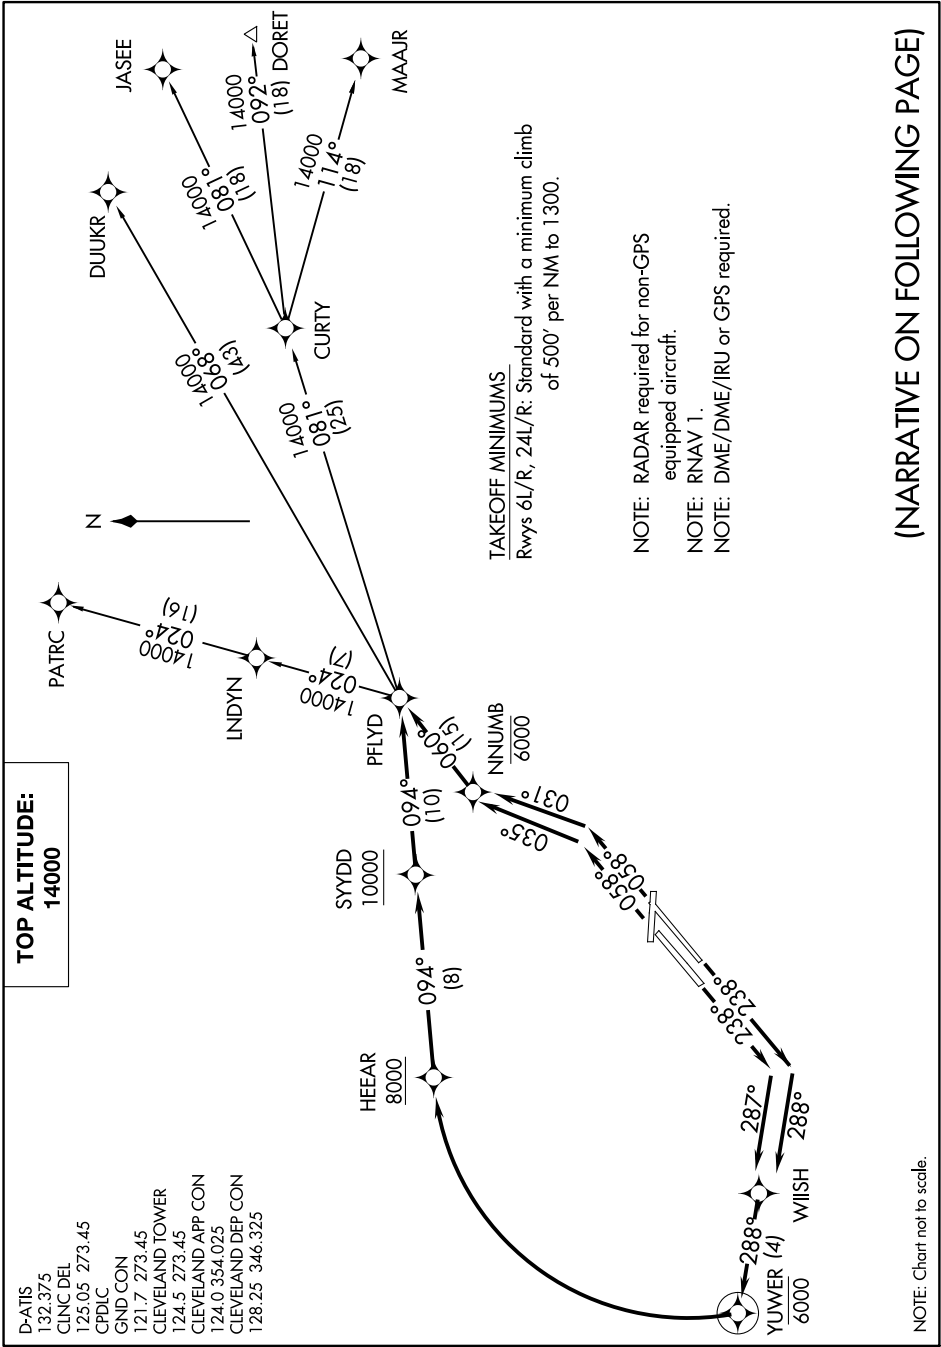

PFLYD ONE DEPARTURE (RNAV)

EC-2, 11 OCT 2018 to 08 NOV 2018

(NARRATIVE ON FOLLOWING PAGE)

EC-2, 11 OCT 2018 to 08 NOV 2018

NOTE: Chart not to scale.