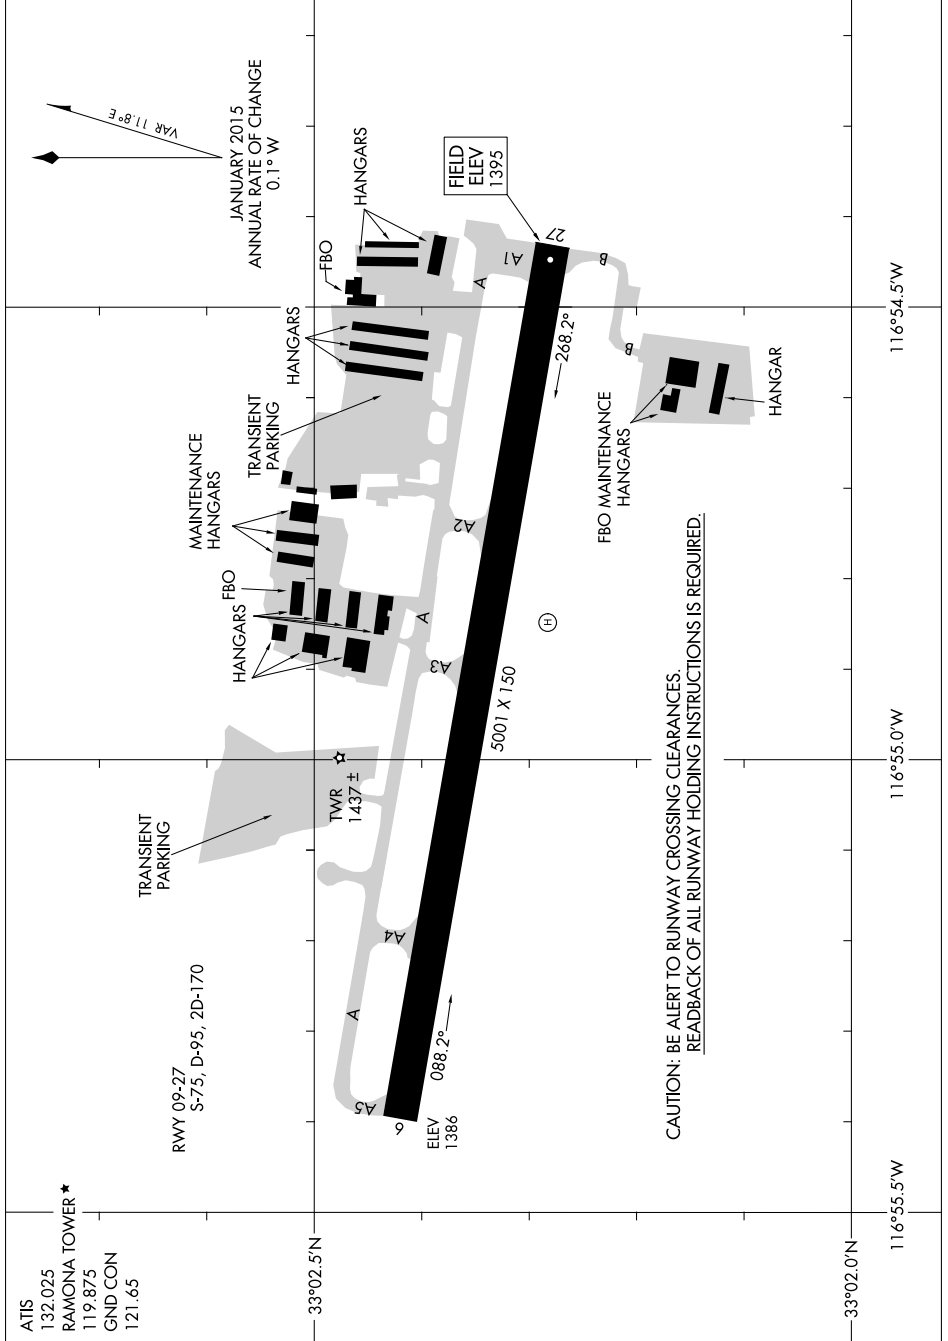

AIRPORT DIAGRAM

AL-6667 (FAA)

RAMONA (RNM)
RAMONA, CALIFORNIA

SW-3, 13 SEP 2018 to 11 OCT 2018

CAUTION: BE ALERT TO RUNWAY CROSSING CLEARANCES.
READBACK OF ALL RUNWAY HOLDING INSTRUCTIONS IS REQUIRED.

AIRPORT DIAGRAM

RAMONA, CALIFORNIA
RAMONA (RNM)

SW-3, 13 SEP 2018 to 11 OCT 2018