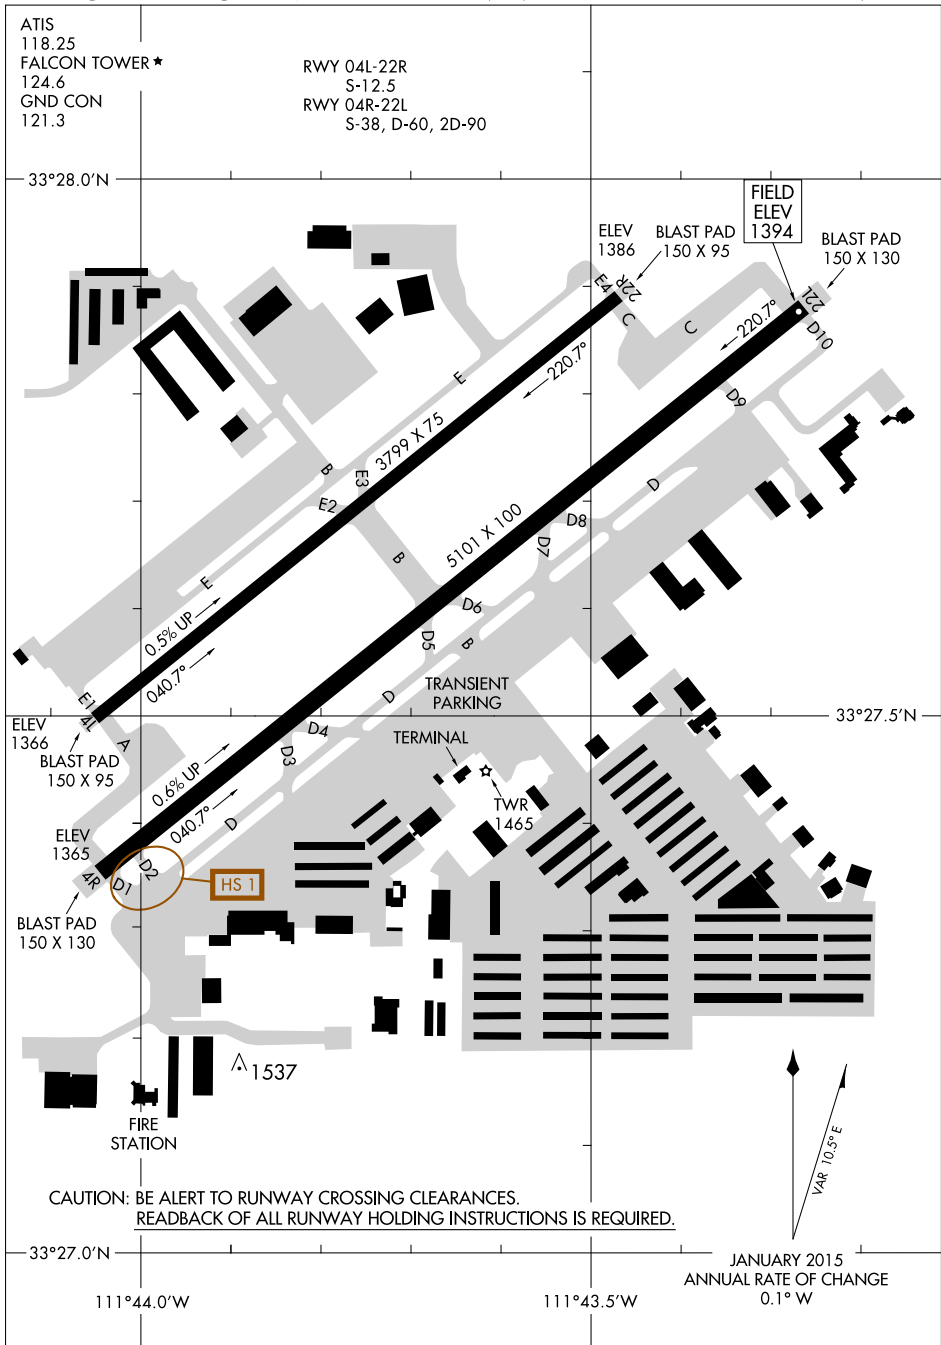

17341

AIRPORT DIAGRAM

AL-6647 (FAA)

FALCON FIELD (F'F'Z)
MESA, ARIZONA

SW-4, 13 SEP 2018 to 11 OCT 2018

SW-4, 13 SEP 2018 to 11 OCT 2018

AIRPORT DIAGRAM

17341

MESA, ARIZONA
FALCON FIELD (F'F'Z)