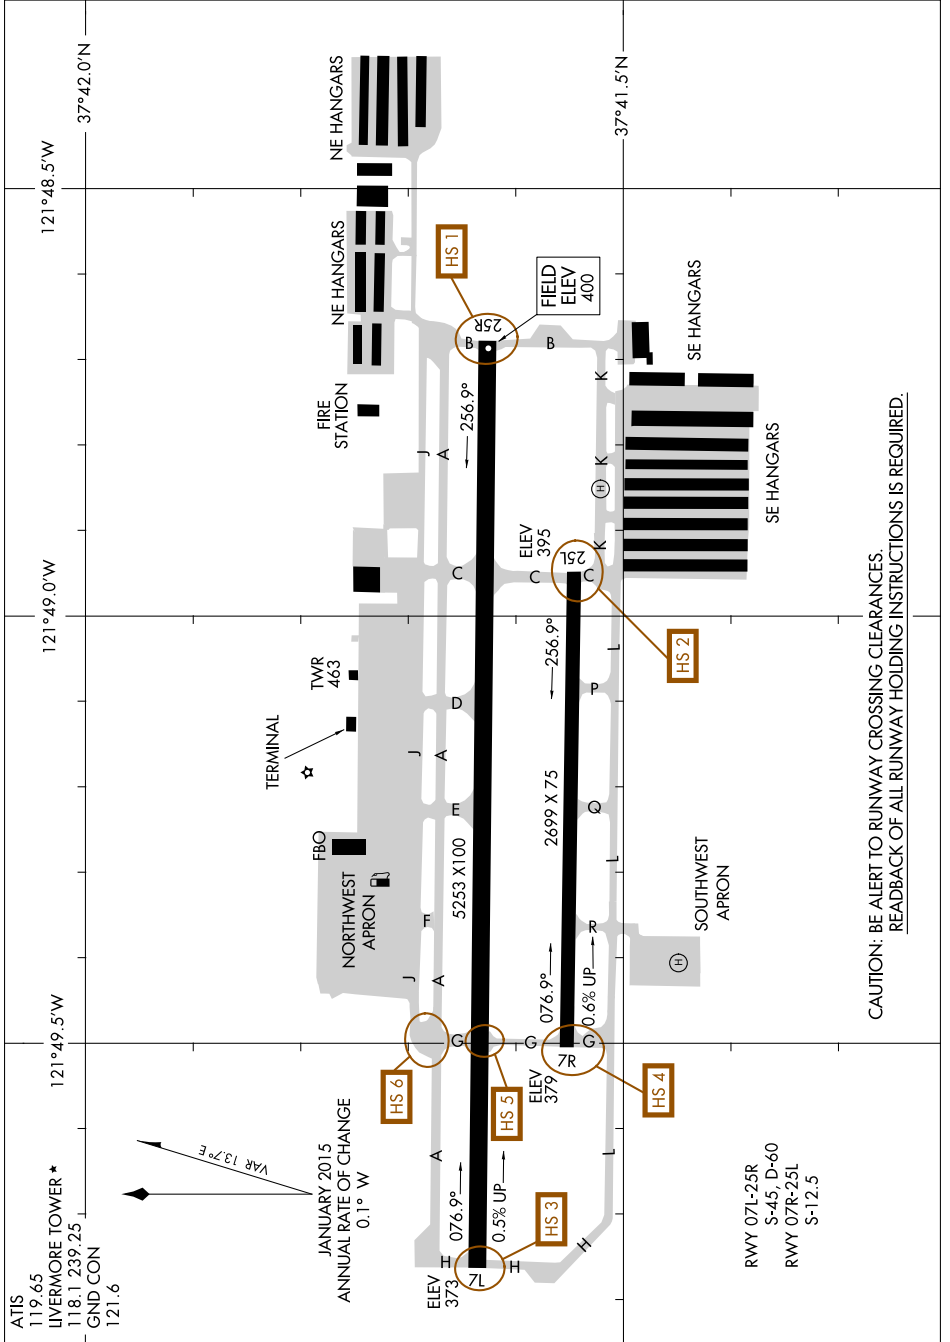

AIRPORT DIAGRAM

AL-6075 (FAA)

LIVERMORE MUNI (LVK)
LIVERMORE, CALIFORNIA

SW-2, 13 SEP 2018 to 11 OCT 2018

CAUTION: BE ALERT TO RUNWAY CROSSING CLEARANCES.
READBACK OF ALL RUNWAY HOLDING INSTRUCTIONS IS REQUIRED.

AIRPORT DIAGRAM

LIVERMORE, CALIFORNIA
LIVERMORE MUNI (LVK)

SW-2, 13 SEP 2018 to 11 OCT 2018