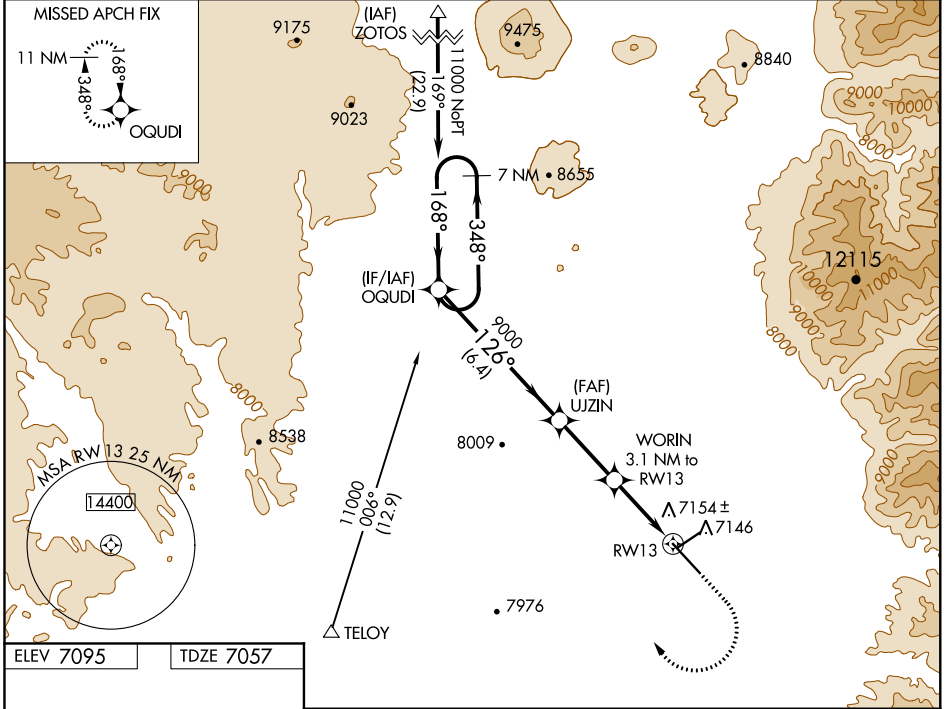

WAAS CH 97441 W13A	APP CRS 126°	Rwy ldg TDZE Apt Elev	8603 7057 7095
--	------------------------	-----------------------------	---

RNAV (GPS) RWY 13

TAOS RGNL (SKX)

⚠ For uncompensated Baro-VNAV systems, LNAV/VNAV NA below -29°C (-20°F) or above 47°C (118°F).
DME/DME RNP-0.3 NA.

⚠ MISSED APPROACH: (Do not exceed 250K until OQUDI)
Climb to 7800 then climbing right turn to 12400 direct OQUDI and hold, continue climb-in-hold to 12400.

AWOS-3PT 132.975	ALBUQUERQUE RADIO 122.1R	UNICOM 122.8 (CTAF) 0
----------------------------	------------------------------------	---------------------------------

SW-1, 13 SEP 2018 to 11 OCT 2018

SW-1, 13 SEP 2018 to 11 OCT 2018

ELEV 7095	TDZE 7057
-----------	-----------

CATEGORY	A	B	C	D
LPV DA		7258- ³ / ₄	200 (200- ³ / ₄)	
LNAV/VNAV DA		7346- ⁷ / ₈	288 (300- ⁷ / ₈)	
LNAV MDA		7420-1	362 (400-1)	
C CIRCLING	7600-1 505 (600-1)	7640-1 545 (600-1)	7920-2½ 825 (900-2½)	8020-3 925 (1000-3)