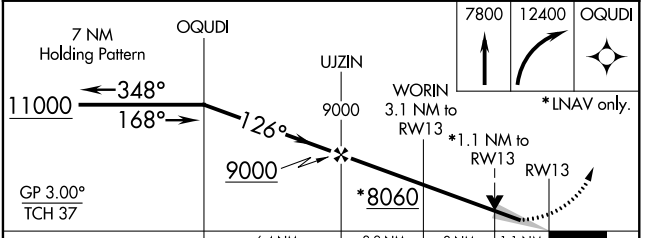

⚠ MISSED APPROACH: (Do not exceed 250K until OQUDI)
Climb to 7800 then climbing right turn to 12400 direct OQUDI and hold, continue climb-in-hold to 12400.

AWOS-3PT 132.975	ALBUQUERQUE RADIO 122.1R	UNICOM 122.8 (CTAF) 0
----------------------------	------------------------------------	---------------------------------

SW-1, 13 SEP 2018 to 11 OCT 2018

SW-1, 13 SEP 2018 to 11 OCT 2018

ELEV 7095	TDZE 7057
-----------	-----------

CATEGORY	A	B	C	D
LPV DA		7258- ³ / ₄	200 (200- ³ / ₄)	
LNAV/VNAV DA		7346- ⁷ / ₈	288 (300- ⁷ / ₈)	
LNAV MDA		7420-1	362 (400-1)	
C CIRCLING	7600-1 505 (600-1)	7640-1 545 (600-1)	7920-2½ 825 (900-2½)	8020-3 925 (1000-3)