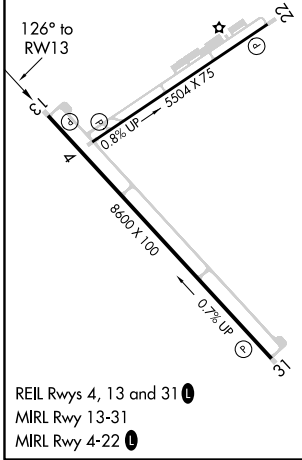

⚠ MISSED APPROACH: (Do not exceed 250K until OQUDI)
Climb to 7800 then climbing right turn to 12400 direct OQUDI and hold, continue climb-in-hold to 12400.

AWOS-3PT 132.975	ALBUQUERQUE RADIO 122.1R	UNICOM 122.8 (CTAF) 0
----------------------------	------------------------------------	---------------------------------

SW-1, 13 SEP 2018 to 11 OCT 2018

SW-1, 13 SEP 2018 to 11 OCT 2018

ELEV 7095	TDZE 7057
-----------	-----------

CATEGORY	A	B	C	D
LPV DA		7258- ³ / ₄	200 (200- ³ / ₄)	
LNAV/VNAV DA		7346- ⁷ / ₈	288 (300- ⁷ / ₈)	
LNAV MDA		7420-1	362 (400-1)	
C CIRCLING	7600-1 505 (600-1)	7640-1 545 (600-1)	7920-2½ 825 (900-2½)	8020-3 925 (1000-3)