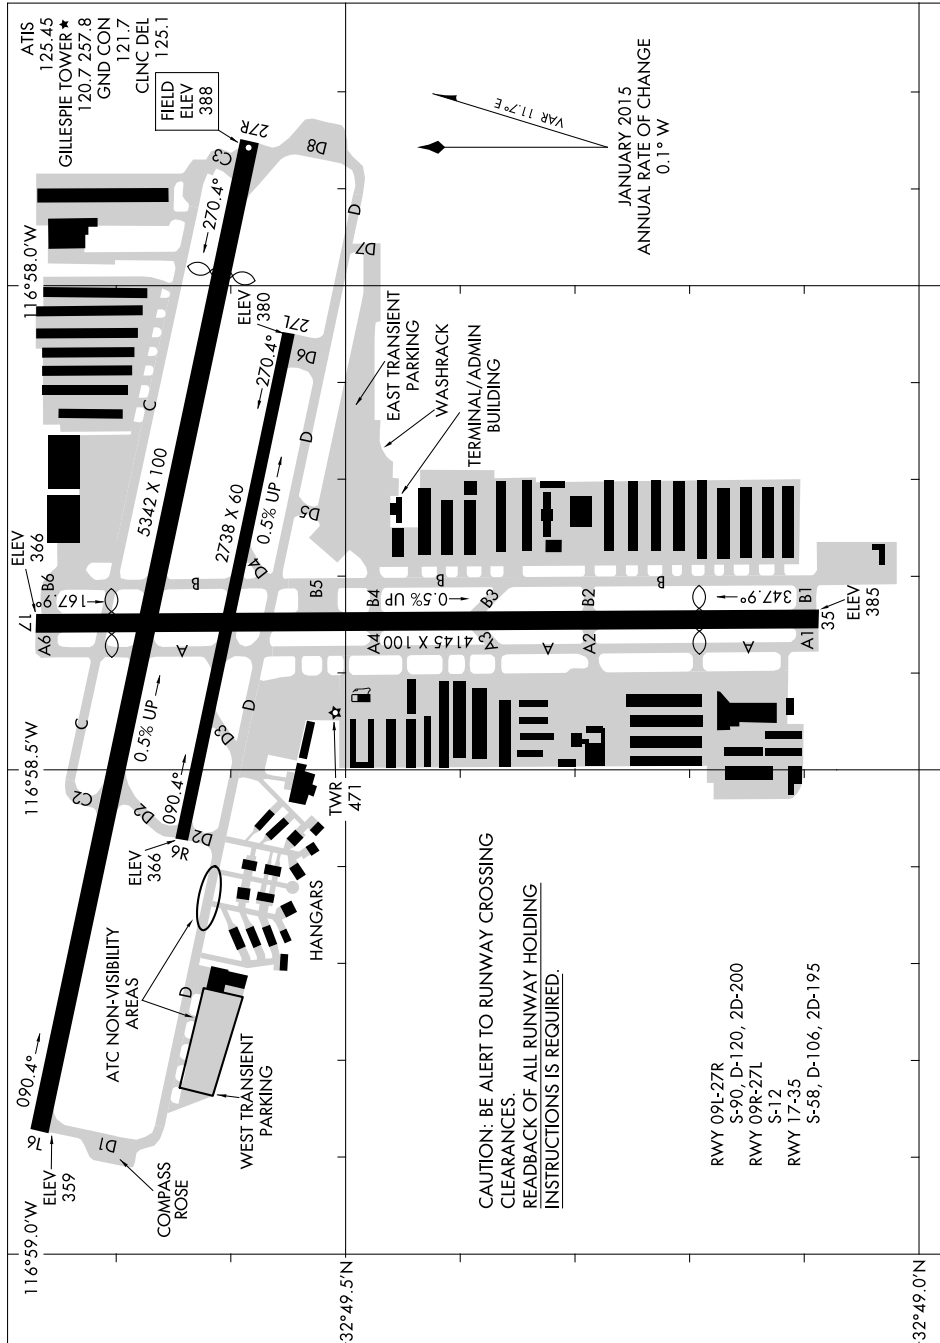

# AIRPORT DIAGRAM

AL-5402 (FAA)

GILLESPIE FIELD (S.E.E)  
SAN DIEGO/EL CAJON, CALIFORNIA

SW-3, 13 SEP 2018 to 11 OCT 2018

SW-3, 13 SEP 2018 to 11 OCT 2018

**CAUTION: BE ALERT TO RUNWAY CROSSING CLEARANCES.  
READBACK OF ALL RUNWAY HOLDING INSTRUCTIONS IS REQUIRED.**

- RWY 09L-27R
- S-90, D-120, 2D-200
- RWY 09R-27L
- S-12
- RWY 17-35
- S-58, D-106, 2D-195

# AIRPORT DIAGRAM

SAN DIEGO/EL CAJON, CALIFORNIA  
GILLESPIE FIELD (S.E.E)