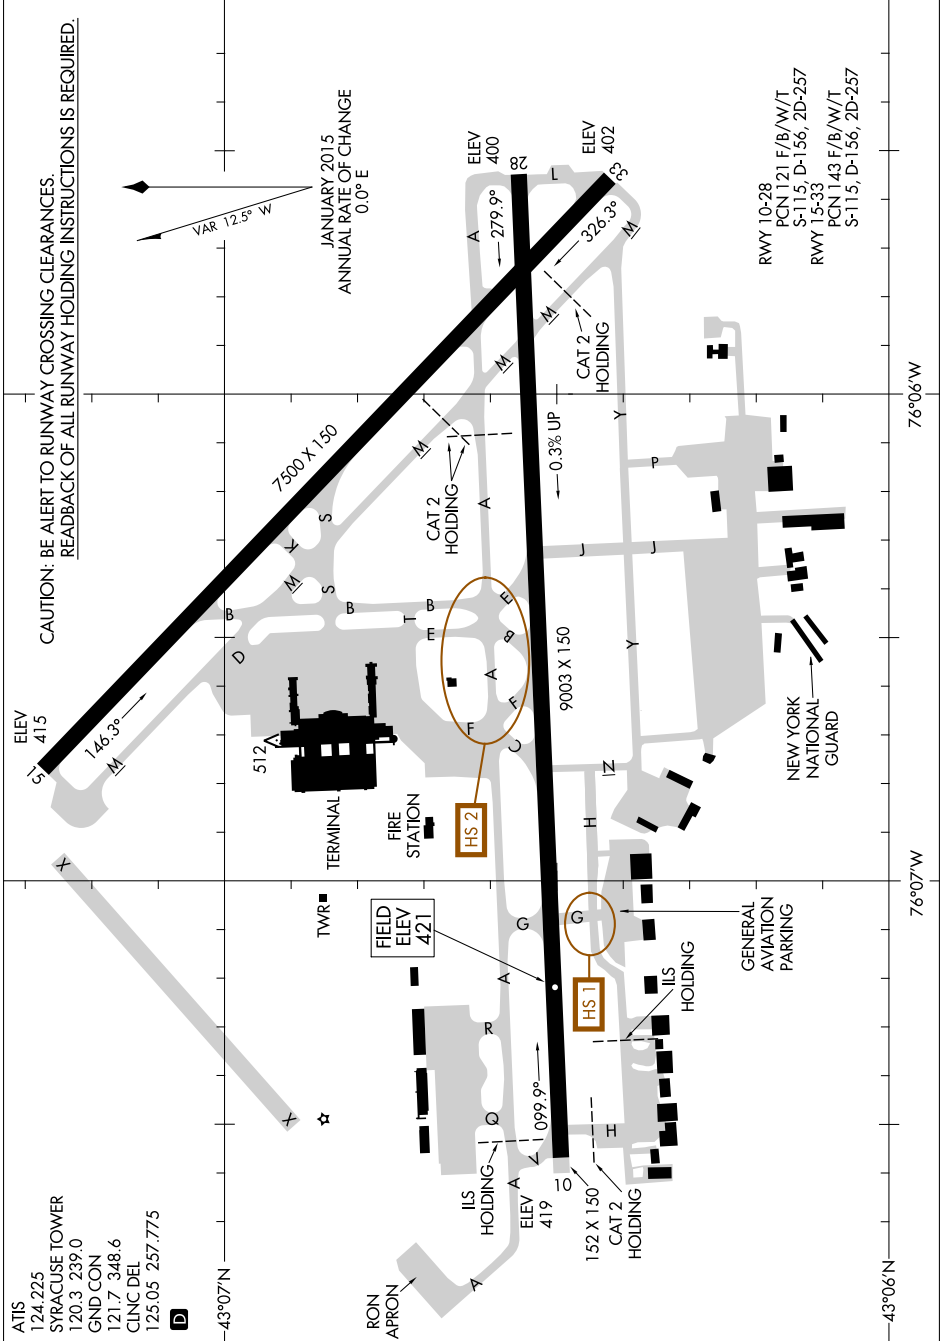

# AIRPORT DIAGRAM

AL-411 (FAA)

SYRACUSE HANCOCK INTL (SYR)  
SYRACUSE, NEW YORK

NE-2, 13 SEP 2018 to 11 OCT 2018

76°06'W

76°07'W

NE-2, 13 SEP 2018 to 11 OCT 2018

# AIRPORT DIAGRAM

SYRACUSE, NEW YORK  
SYRACUSE HANCOCK INTL (SYR)