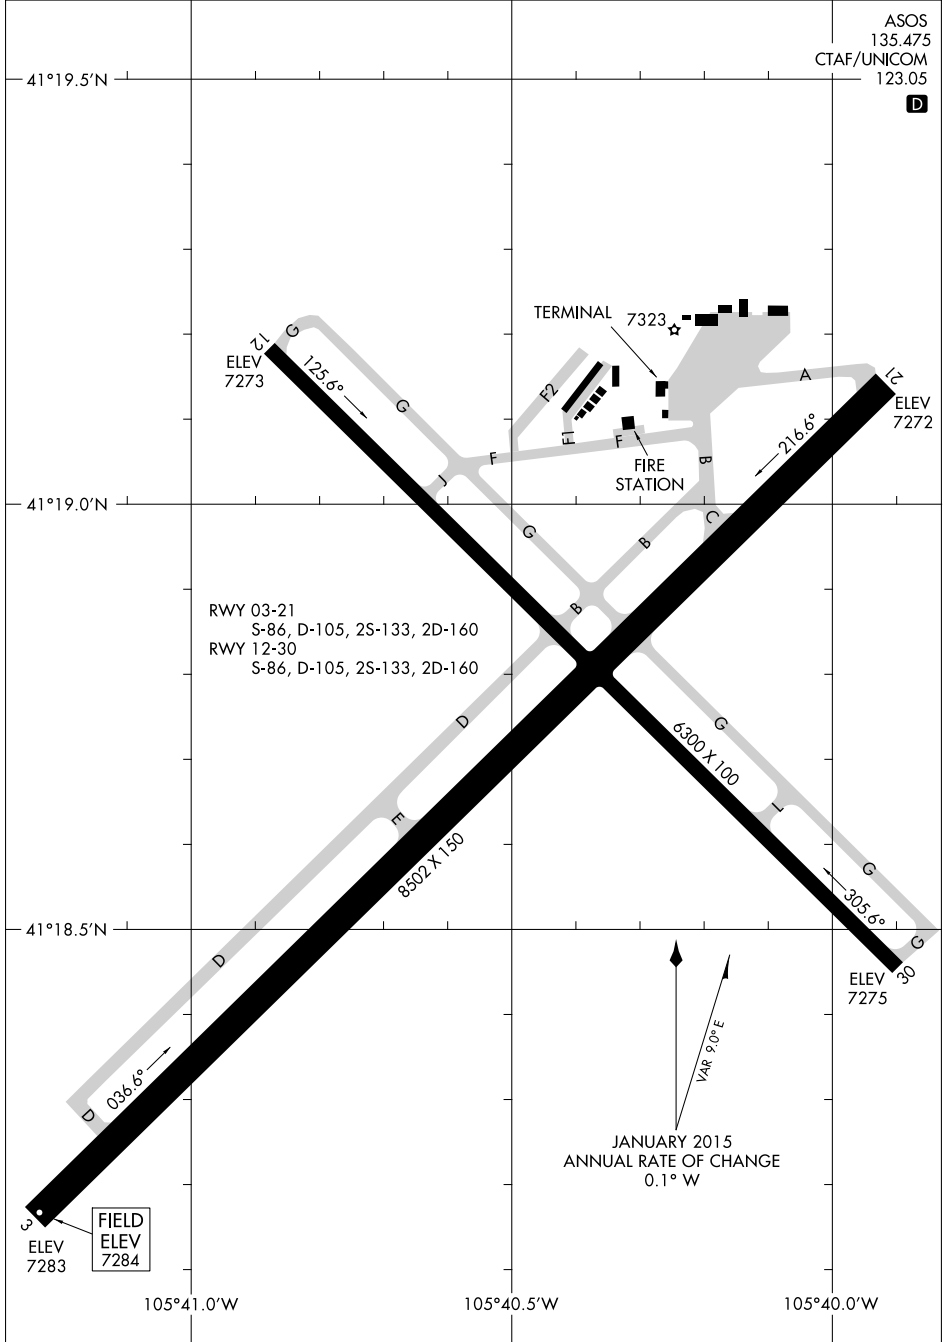

15064

AIRPORT DIAGRAM

AL-225 (FAA)

LARAMIE RGNL (L.A.R.)
LARAMIE, WYOMING

ASOS
135.475
CTAF/UNICOM
123.05

D

NW-1, 13 SEP 2018 to 11 OCT 2018

NW-1, 13 SEP 2018 to 11 OCT 2018

AIRPORT DIAGRAM

15064

LARAMIE, WYOMING
LARAMIE RGNL (L.A.R.)