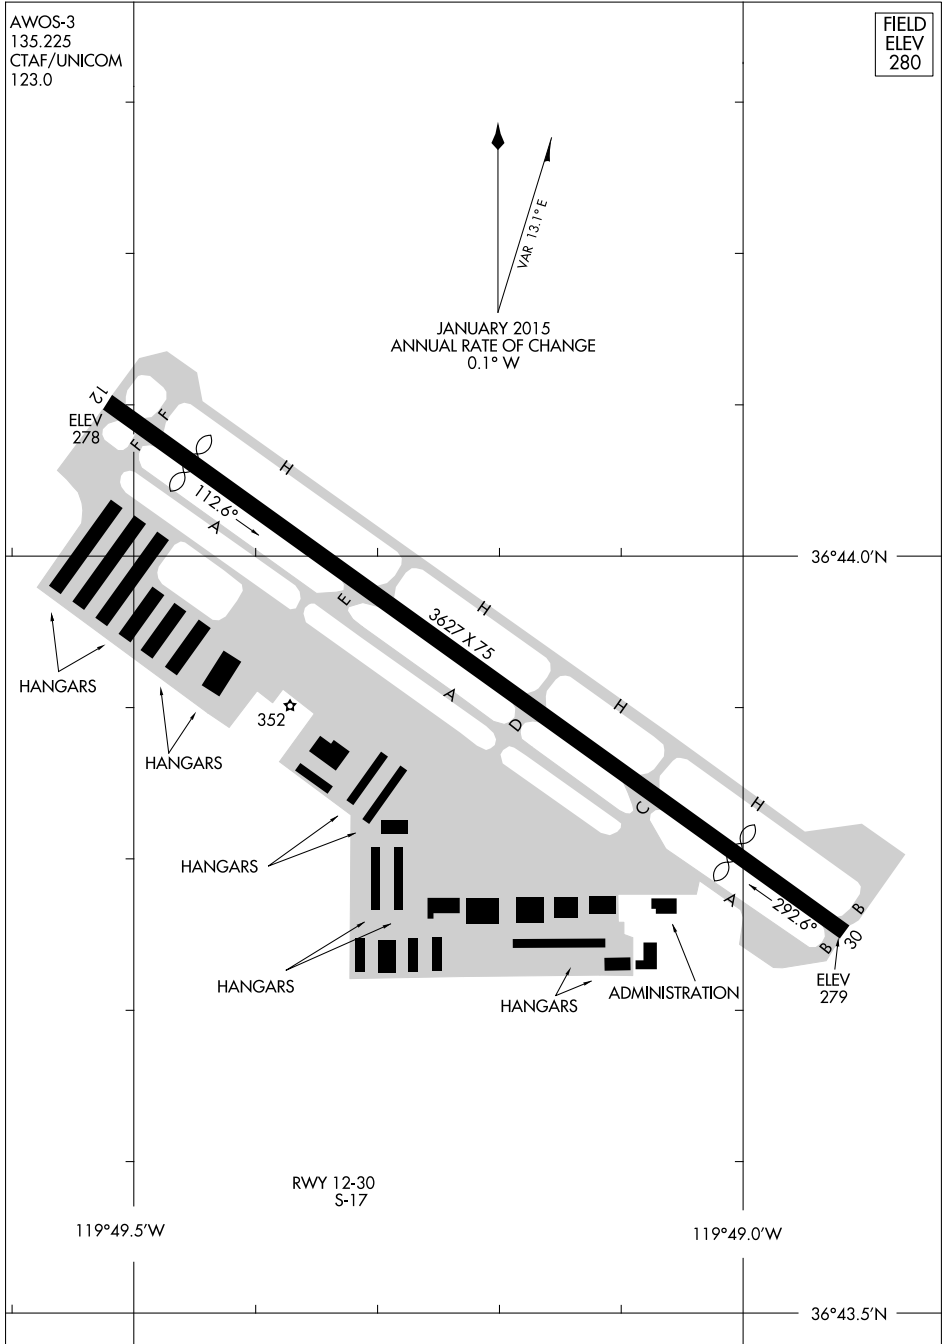

15064

AIRPORT DIAGRAM

FRESNO CHANDLER EXECUTIVE (FCH)
FRESNO, CALIFORNIA

AL-161 (FAA)

AWOS-3
135.225
CTAF/UNICOM
123.0

FIELD
ELEV
280

SW-2, 13 SEP 2018 to 11 OCT 2018

SW-2, 13 SEP 2018 to 11 OCT 2018

AIRPORT DIAGRAM

15064

FRESNO, CALIFORNIA
FRESNO CHANDLER EXECUTIVE (FCH)