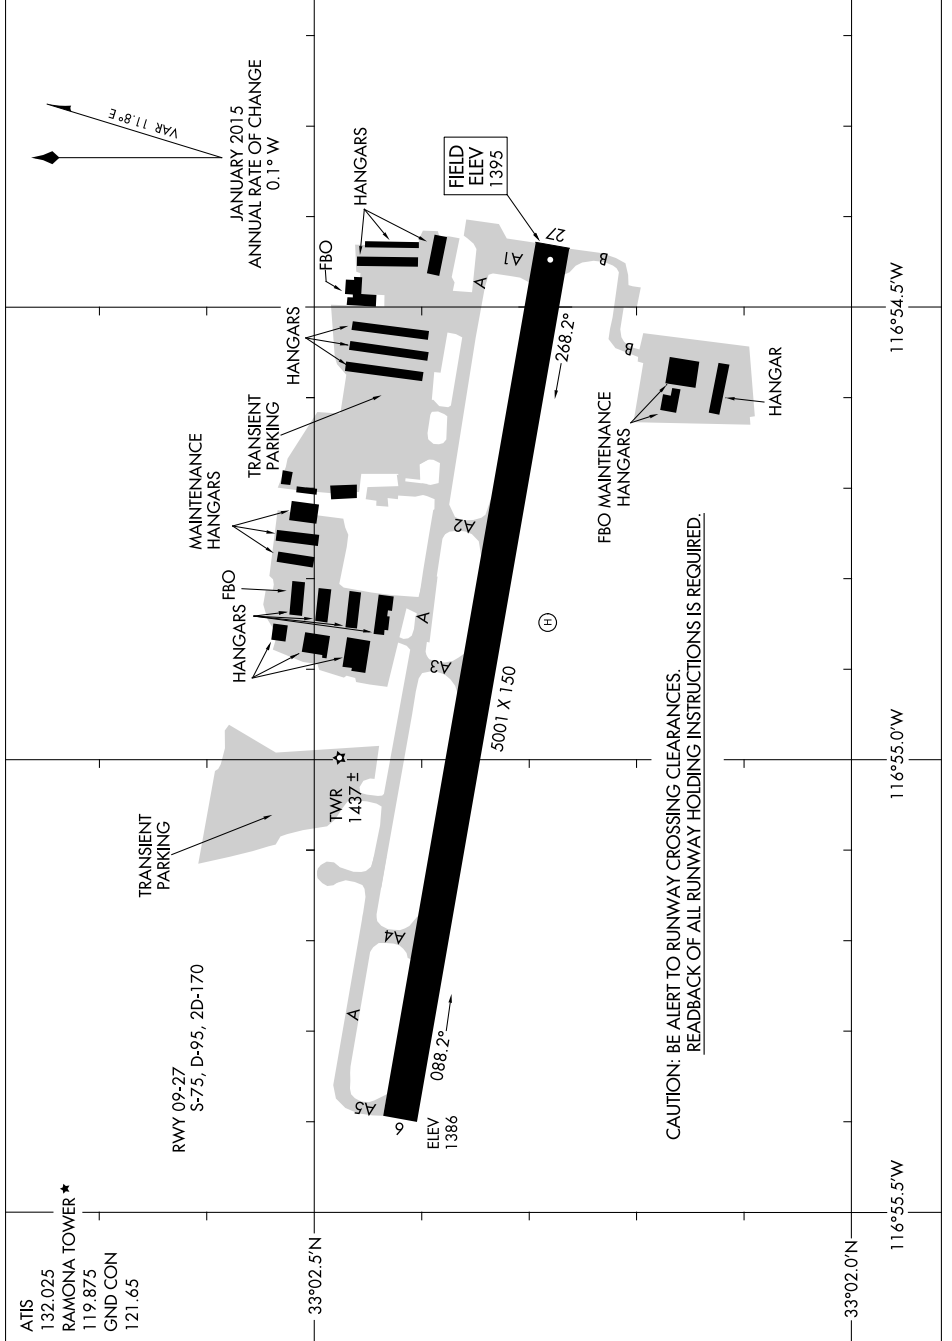

AIRPORT DIAGRAM

AL-6667 (FAA)

RAMONA (RNM)
RAMONA, CALIFORNIA

SW-3, 19 JUL 2018 to 16 AUG 2018

CAUTION: BE ALERT TO RUNWAY CROSSING CLEARANCES.
READBACK OF ALL RUNWAY HOLDING INSTRUCTIONS IS REQUIRED.

SW-3, 19 JUL 2018 to 16 AUG 2018

AIRPORT DIAGRAM

RAMONA, CALIFORNIA
RAMONA (RNM)

SW-3, 19 JUL 2018 to 16 AUG 2018