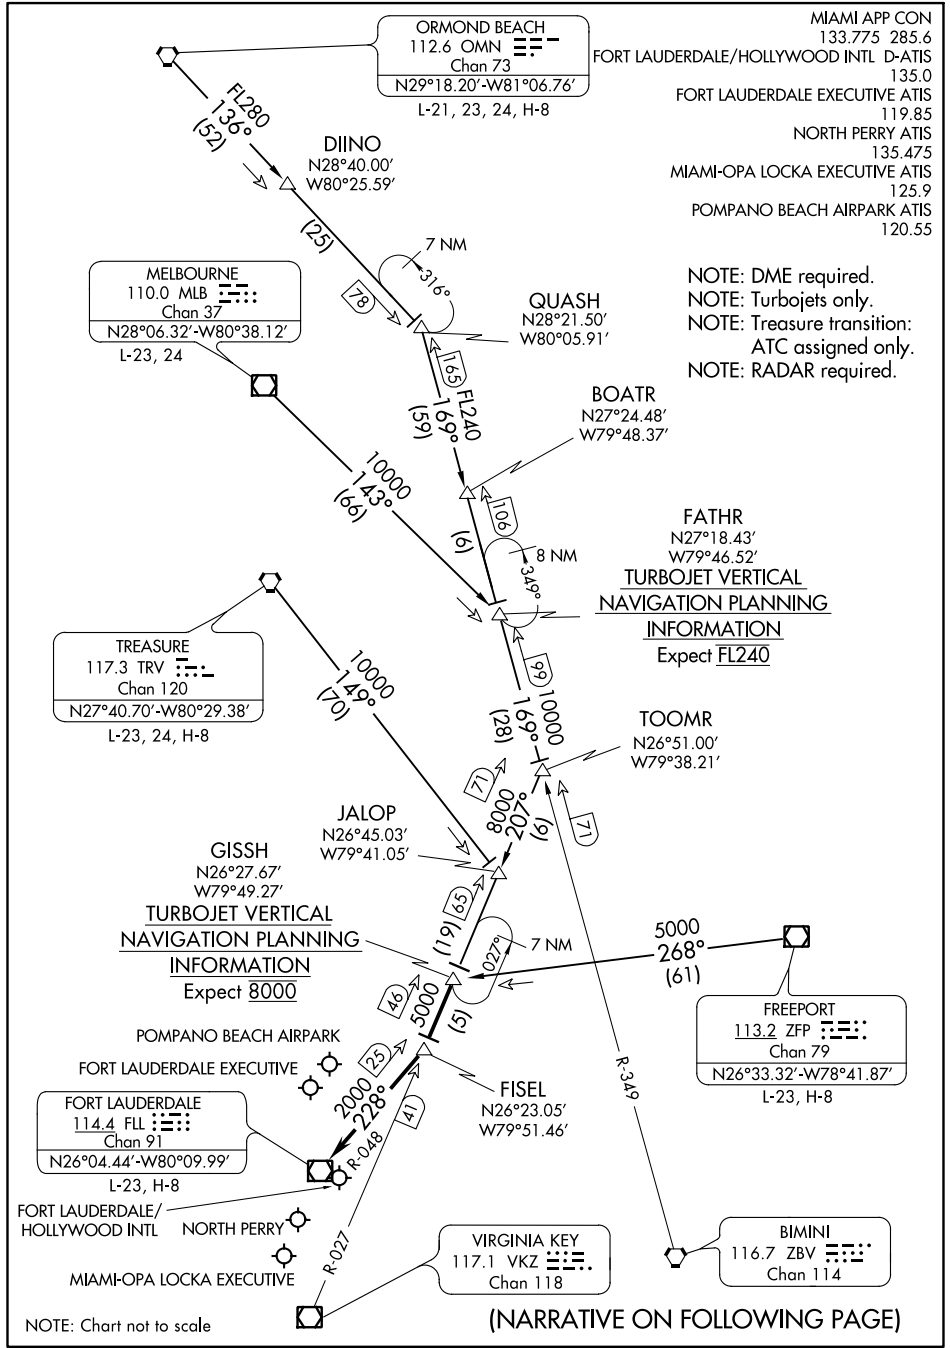

GISSH FIVE ARRIVAL

FORT LAUDERDALE, FLORIDA

MIAMI APP CON 133.775 285.6
 FORT LAUDERDALE/HOLLYWOOD INTL D-ATIS 135.0
 FORT LAUDERDALE EXECUTIVE ATIS 119.85
 NORTH PERRY ATIS 135.475
 MIAMI-OPA LOCKA EXECUTIVE ATIS 125.9
 POMPANO BEACH AIRPARK ATIS 120.55

NOTE: DME required.
 NOTE: Turbojets only.
 NOTE: Treasure transition:
 ATC assigned only.
 NOTE: RADAR required.

FATHR
 N27°18.43'
 W79°46.52'
**TURBOJET VERTICAL
 NAVIGATION PLANNING
 INFORMATION**
 Expect FL240

GISSH
 N26°27.67'
 W79°49.27'
**TURBOJET VERTICAL
 NAVIGATION PLANNING
 INFORMATION**
 Expect 8000

(NARRATIVE ON FOLLOWING PAGE)

GISSH FIVE ARRIVAL

FORT LAUDERDALE, FLORIDA

SE-3, 19 JUL 2018 to 16 AUG 2018

SE-3, 19 JUL 2018 to 16 AUG 2018