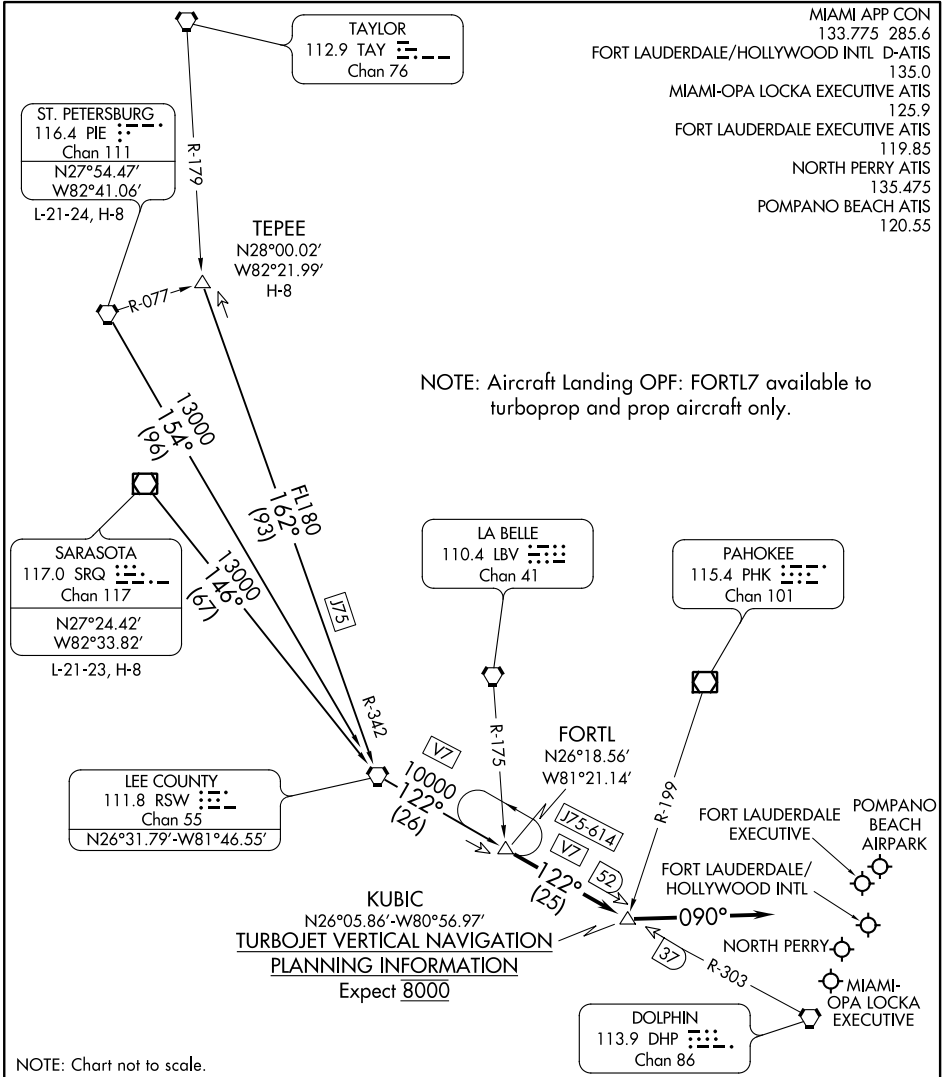

(FORTL.FORTL7) 17173

FORTL SEVEN ARRIVAL

AL-744 (FAA)

FORT LAUDERDALE, FLORIDA

SE-3, 19 JUL 2018 to 16 AUG 2018

SE-3, 19 JUL 2018 to 16 AUG 2018

ARRIVAL ROUTE DESCRIPTION

ST. PETERSBURG TRANSITION (PIE.FORTL7): From over PIE VORTAC on PIE R-154 to RSW VORTAC, then on RSW R-122 to FORTL INT. Thence. . .

SARASOTA TRANSITION (SRQ.FORTL7): From over SRQ VOR/DME on SRQ R-146 to RSW VORTAC, then on RSW R-122 to FORTL INT. Thence. . .

TEPEE TRANSITION (TEPEE.FORTL7): From over TEPEE INT on J75 and RSW R-342 to RSW VORTAC, then on RSW R-122 to FORTL INT. Thence. . .

. . . From over FORTL INT on RSW R-122 to KUBIC INT, then heading 090°.
Expect RADAR vectors to final approach course.

FORTL SEVEN ARRIVAL

(FORTL.FORTL7) 22JUN17

FORT LAUDERDALE, FLORIDA