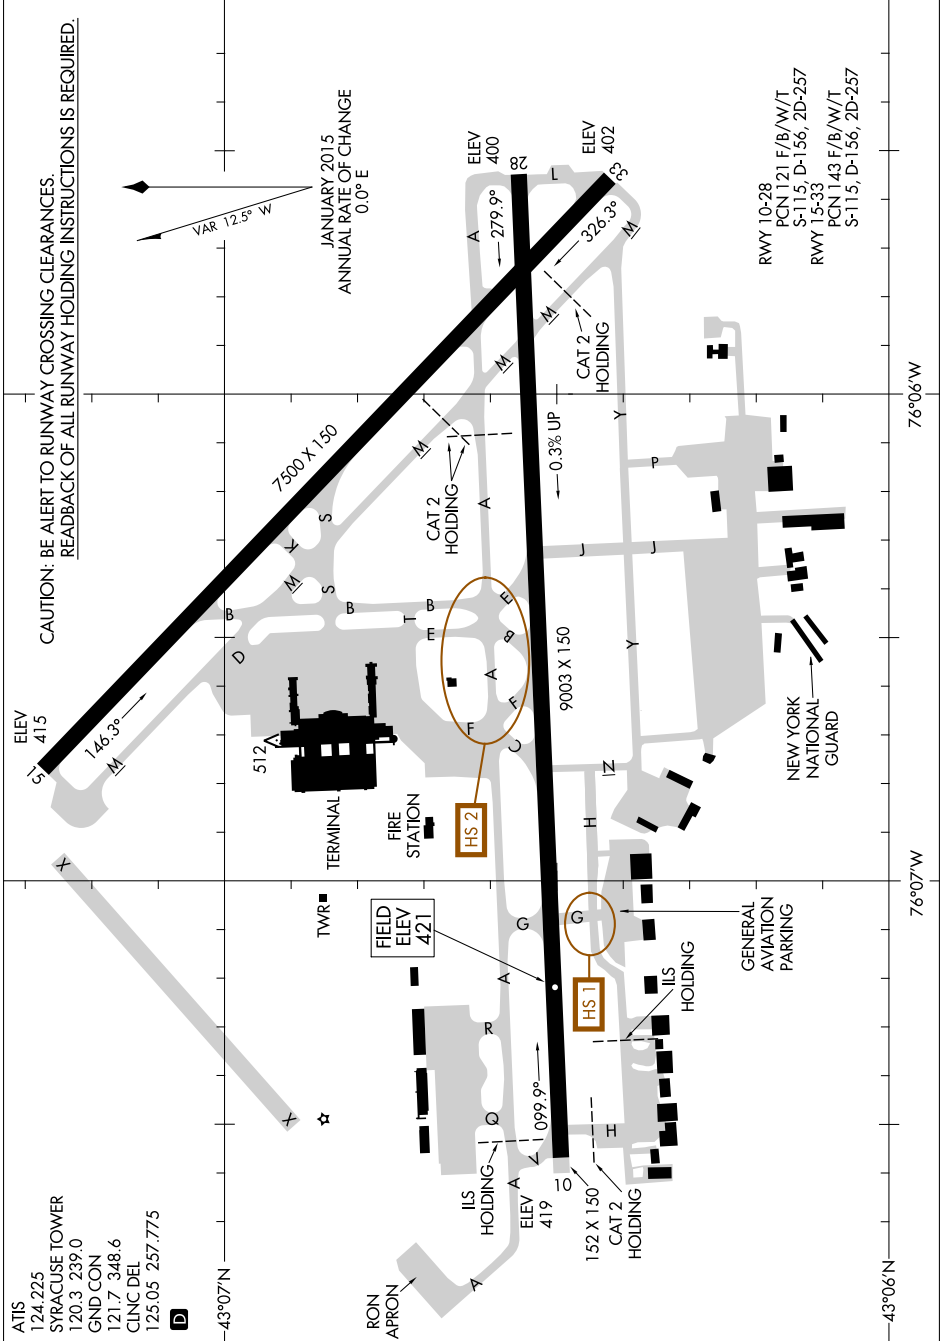

AIRPORT DIAGRAM

AL-411 (FAA)

SYRACUSE HANCOCK INTL (SYR)
SYRACUSE, NEW YORK

NE-2, 19 JUL 2018 to 16 AUG 2018

76°06'W

76°07'W

NE-2, 19 JUL 2018 to 16 AUG 2018

AIRPORT DIAGRAM

SYRACUSE, NEW YORK
SYRACUSE HANCOCK INTL (SYR)