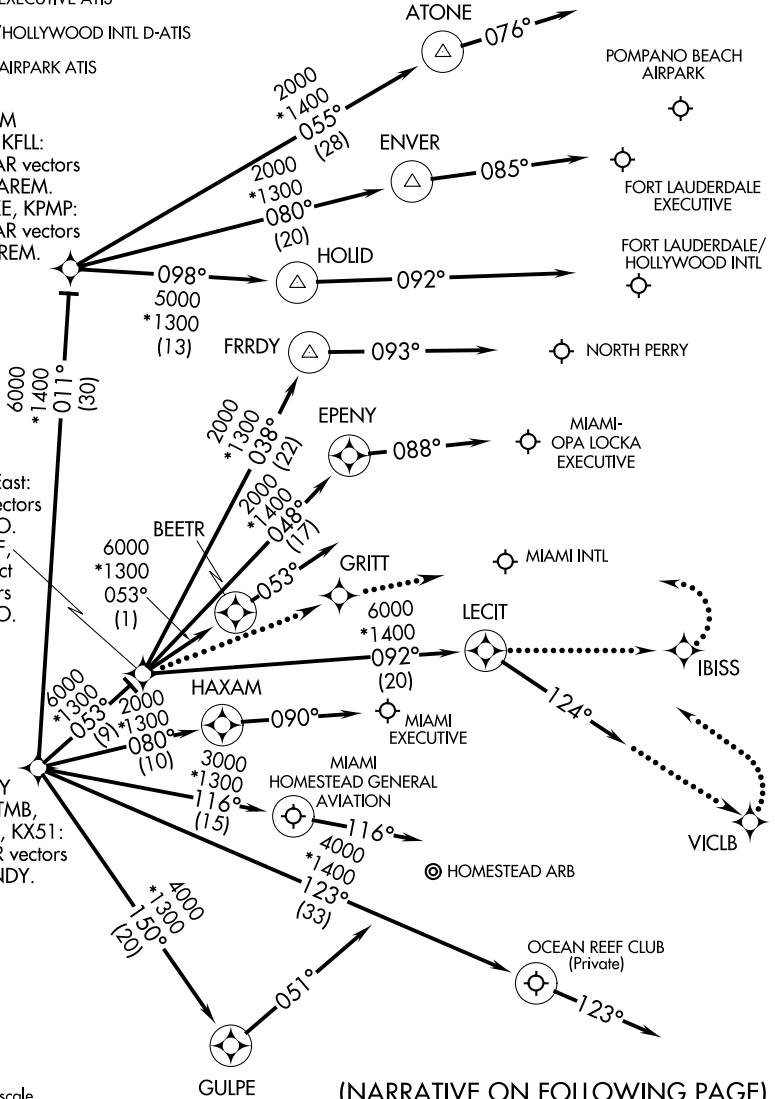

# CURSO FIVE ARRIVAL (RNAV) Arrival Routes

MIAMI APP CON  
124.85 322.3  
MIAMI INTL D-ATIS  
119.15  
NORTH PERRY ATIS  
135.475  
MIAMI-OPA LOCKA EXECUTIVE ATIS  
125.9  
MIAMI EXECUTIVE ATIS  
124.0  
HOMESTEAD ARB ATIS  
132.275 269.9  
FORT LAUDERDALE EXECUTIVE ATIS  
119.85  
FORT LAUDERDALE/HOLLYWOOD INTL D-ATIS  
135.0  
POMPANO BEACH AIRPARK ATIS  
120.55

NOTE: RADAR required.  
NOTE: RNAV 1.  
NOTE: DME/DME/IRU or GPS required.

**JAREM**  
Landing KFL:  
Expect RADAR vectors  
prior to JAREM.  
Landing KFXE, KPMP:  
Expect RADAR vectors  
after JAREM.

**JODPO**  
KMIA Landing East:  
Expect RADAR vectors  
prior to JODPO.  
Landing KOPF,  
KHWO: Expect  
RADAR vectors  
prior to JODPO.

**MNNDY**  
Landing KTMB,  
KHST, K07FA, KX51:  
Expect RADAR vectors  
after MNNDY.

NOTE: Chart not to scale.

(NARRATIVE ON FOLLOWING PAGE)

SE-3, 19 JUL 2018 to 16 AUG 2018

SE-3, 19 JUL 2018 to 16 AUG 2018