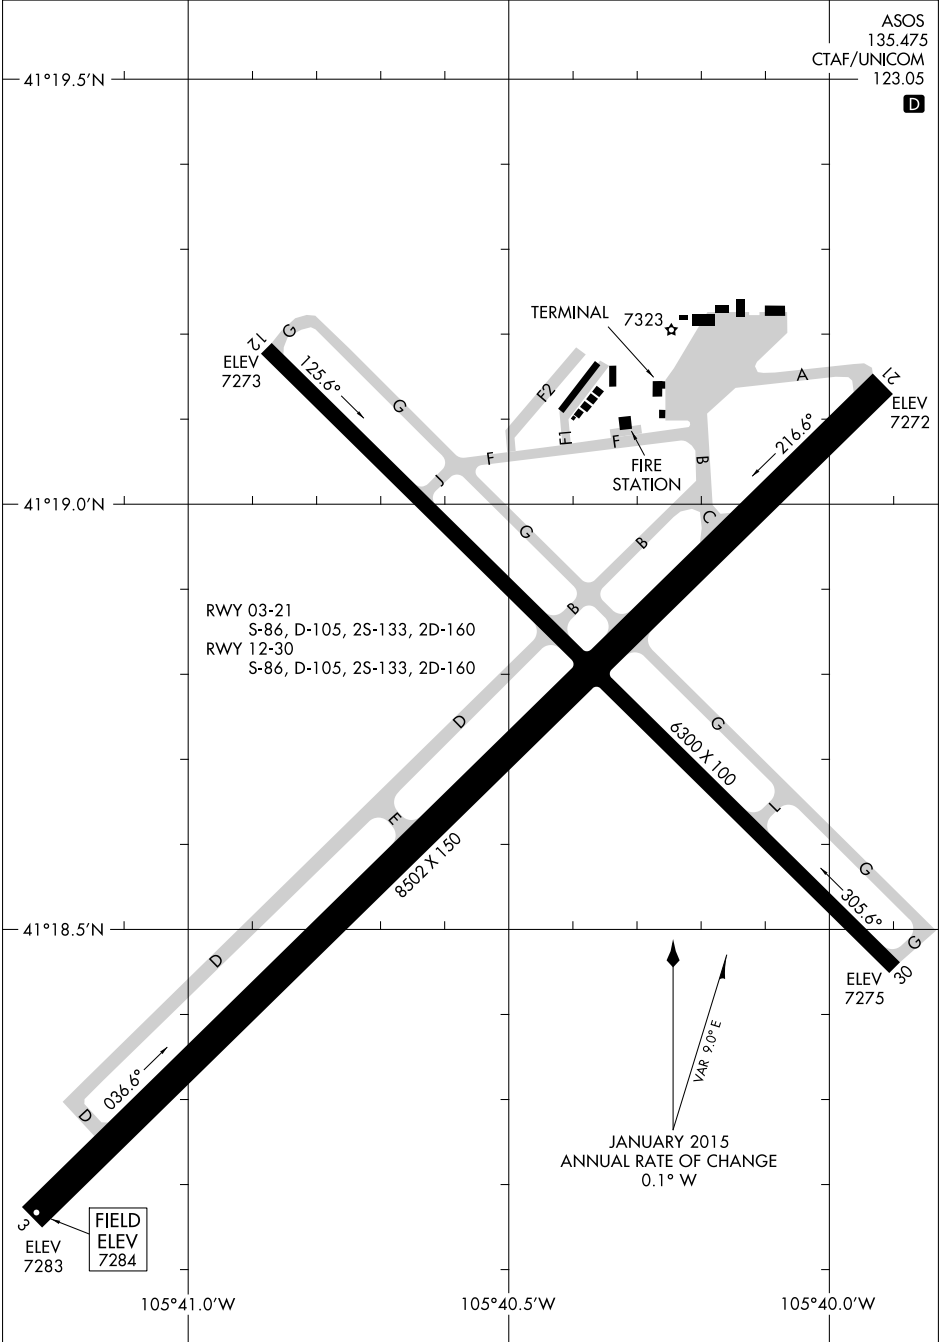

15064

AIRPORT DIAGRAM

AL-225 (FAA)

LARAMIE RGNL (LAR)
LARAMIE, WYOMING

ASOS
135.475
CTAF/UNICOM
123.05

D

NW-1, 19 JUL 2018 to 16 AUG 2018

NW-1, 19 JUL 2018 to 16 AUG 2018

AIRPORT DIAGRAM

15064

LARAMIE, WYOMING
LARAMIE RGNL (LAR)