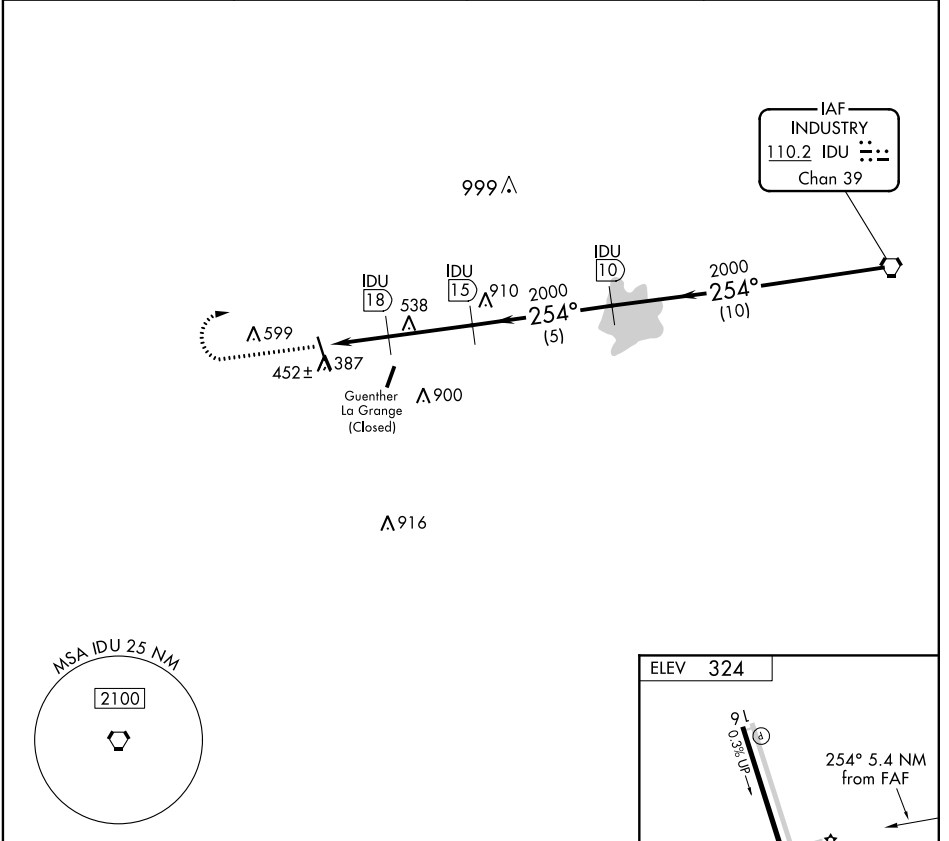

VORTAC IDU 110.2 Chan 39	APP CRS 254°	Rwy Idg TDZE Apt Elev 324	N/A N/A 324
--	------------------------	---	--

VOR/DME-A
FAYETTE RGNL AIR CENTER (3T5)

NA		MISSED APPROACH: Climb to 1500 then climbing right turn to 2000 direct IDU VORTAC.	
AWOS-3 124.175	AUSTIN APP CON 120.875 270.25	GCO 121.725	UNICOM 122.7 (CTAF)

SC-5, 21 JUN 2018 to 19 JUL 2018

SC-5, 21 JUN 2018 to 19 JUL 2018