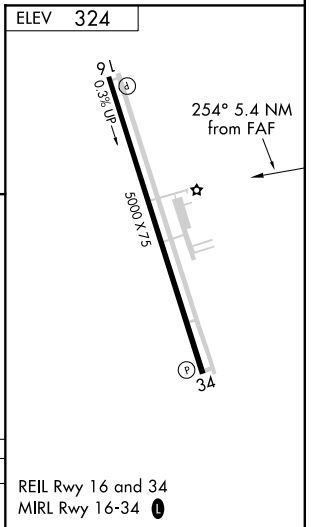

VORTAC IDU 110.2 Chan 39	APP CRS 254°	Rwy Idg TDZE Apt Elev 324	N/A N/A 324
--	------------------------	---	--

VOR/DME-A
FAYETTE RGNL AIR CENTER (3T5)

NA		MISSED APPROACH: Climb to 1500 then climbing right turn to 2000 direct IDU VORTAC.	
AWOS-3 124.175	AUSTIN APP CON 120.875 270.25	GCO 121.725	UNICOM 122.7 (CTAF)