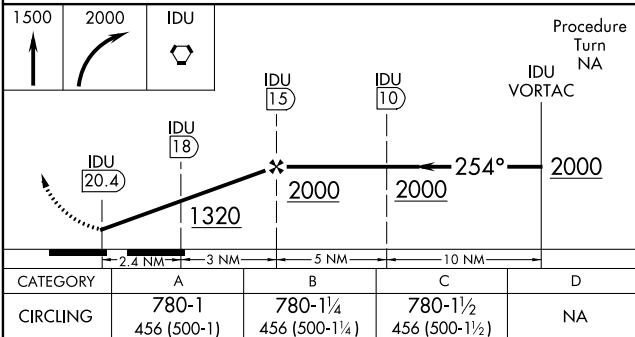

VORTAC IDU 110.2 Chan 39	APP CRS 254°	Rwy Idg TDZE Apt Elev 324	N/A N/A 324
--	------------------------	---	--

VOR/DME-A
FAYETTE RGNL AIR CENTER (3T5)

NA		MISSED APPROACH: Climb to 1500 then climbing right turn to 2000 direct IDU VORTAC.	
AWOS-3 124.175	AUSTIN APP CON 120.875 270.25	GCO 121.725	UNICOM 122.7 (CTAF)

SC-5, 21 JUN 2018 to 19 JUL 2018

SC-5, 21 JUN 2018 to 19 JUL 2018