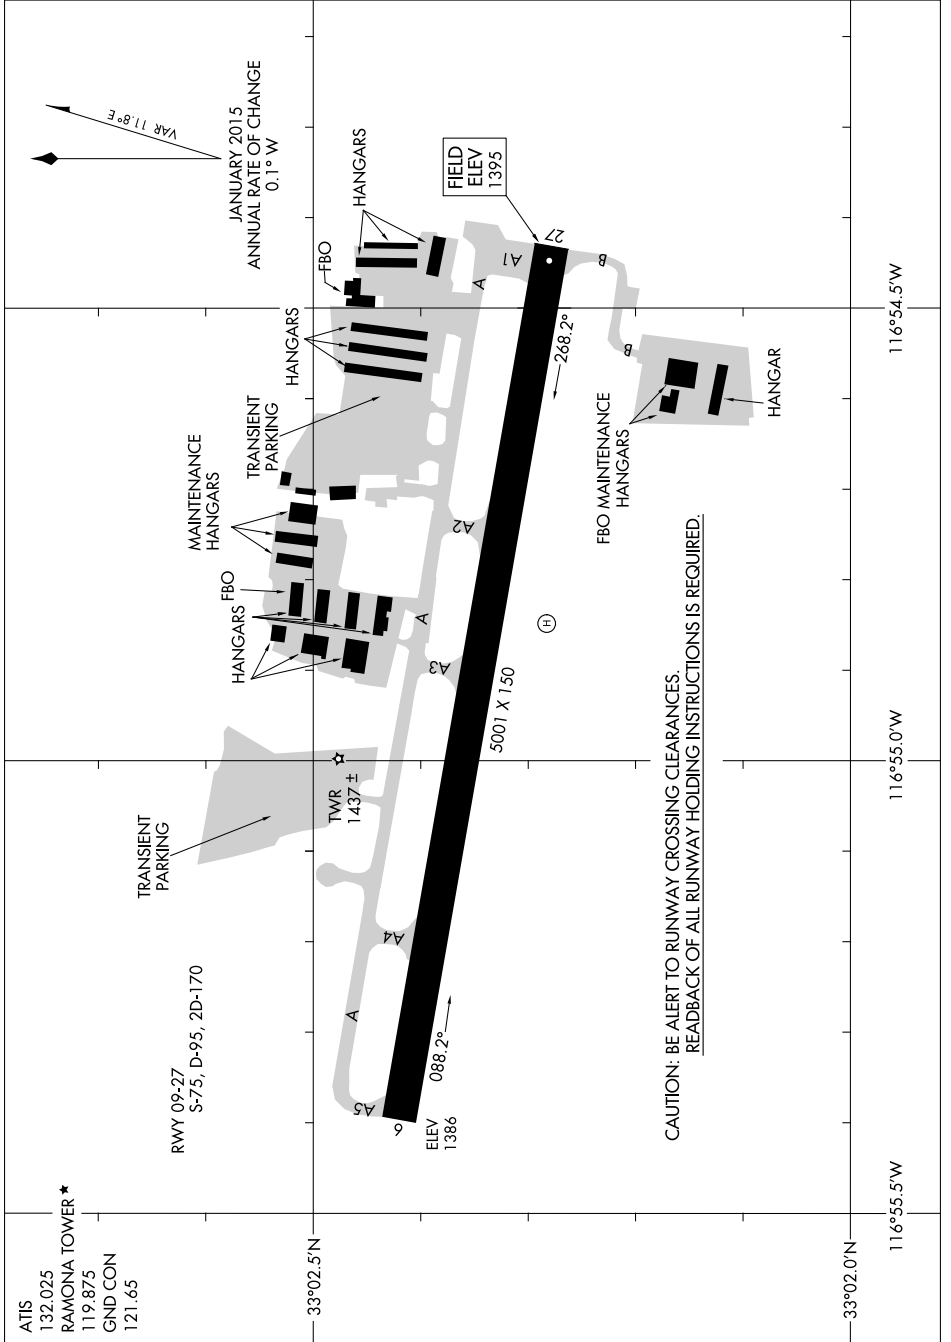

AIRPORT DIAGRAM

AL-6667 (FAA)

RAMONA (RNM)
RAMONA, CALIFORNIA

SW-3, 21 JUN 2018 to 19 JUL 2018

AIRPORT DIAGRAM

RAMONA, CALIFORNIA
RAMONA (RNM)

SW-3, 21 JUN 2018 to 19 JUL 2018