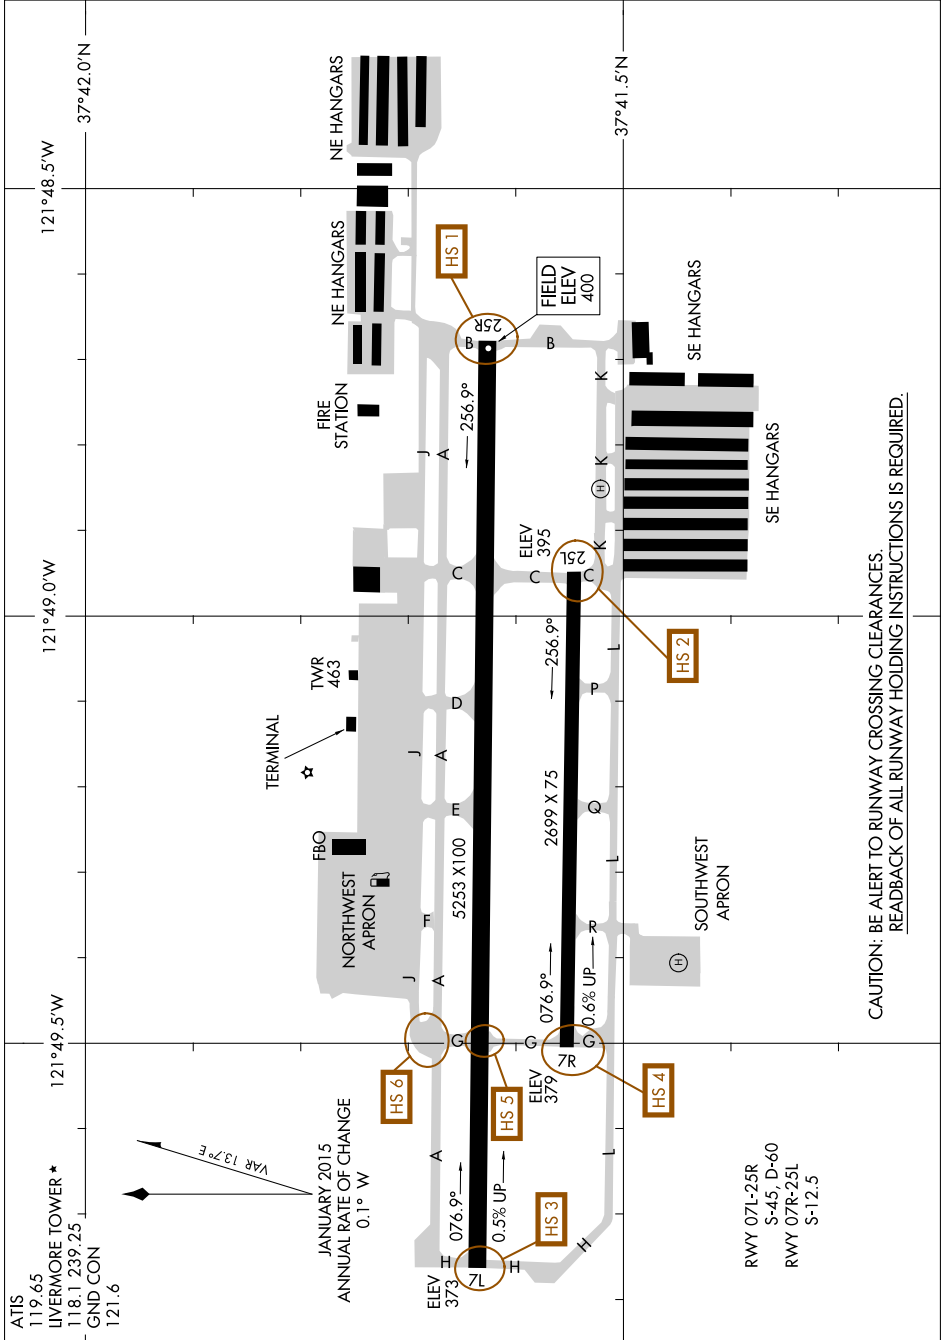

AIRPORT DIAGRAM

AL-6075 (FAA)

LIVERMORE MUNI (LVK)
LIVERMORE, CALIFORNIA

SW-2, 21 JUN 2018 to 19 JUL 2018

CAUTION: BE ALERT TO RUNWAY CROSSING CLEARANCES.
READBACK OF ALL RUNWAY HOLDING INSTRUCTIONS IS REQUIRED.

SW-2, 21 JUN 2018 to 19 JUL 2018

AIRPORT DIAGRAM

LIVERMORE, CALIFORNIA
LIVERMORE MUNI (LVK)