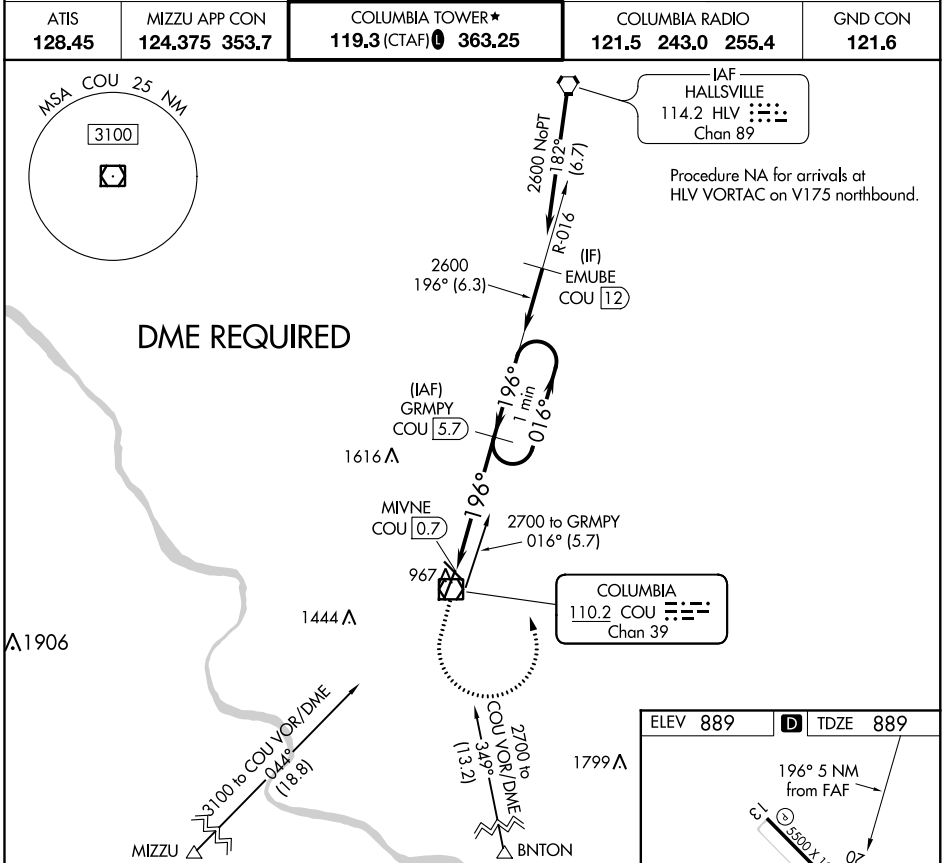

VOR/DME COU 110.2 Chan 39	APP CRS 196°	Rwy Idg TDZE Apt Elev	6501 889 889
---	------------------------	-----------------------------	---

VOR Y RWY 20

COLUMBIA RGNL (COU)

Circling NA for Cat D west of Rwy 2 and 13. DME required.	ODALS ⋮ ⊕	MISSED APPROACH: Climb to 1400 then climbing left turn to 2600 on COU VOR/DME R-016 to GRMPY/COU 5.7 DME and hold.		
	ATIS 128.45	MIZZU APP CON 124.375 353.7	COLUMBIA TOWER* 119.3 (CTAF) 0 363.25	COLUMBIA RADIO 121.5 243.0 255.4

NC-3, 21 JUN 2018 to 19 JUL 2018

NC-3, 21 JUN 2018 to 19 JUL 2018