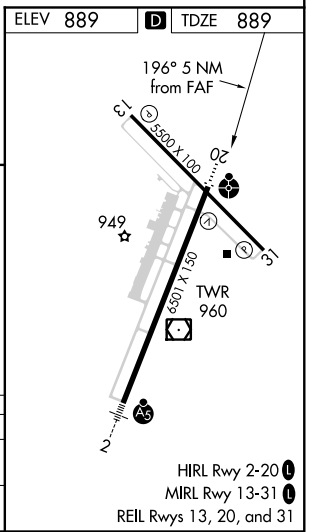

VOR/DME COU 110.2 Chan 39	APP CRS 196°	Rwy Idg TDZE Apt Elev	6501 889 889
---	------------------------	-----------------------------	---

VOR Y RWY 20

COLUMBIA RGNL (COU)

Circling NA for Cat D west of Rwy 2 and 13. DME required.	ODALS ⋮ ⊕	MISSED APPROACH: Climb to 1400 then climbing left turn to 2600 on COU VOR/DME R-016 to GRMPY/COU 5.7 DME and hold.		
	ATIS 128.45	MIZZU APP CON 124.375 353.7	COLUMBIA TOWER* 119.3 (CTAF) 0 363.25	COLUMBIA RADIO 121.5 243.0 255.4