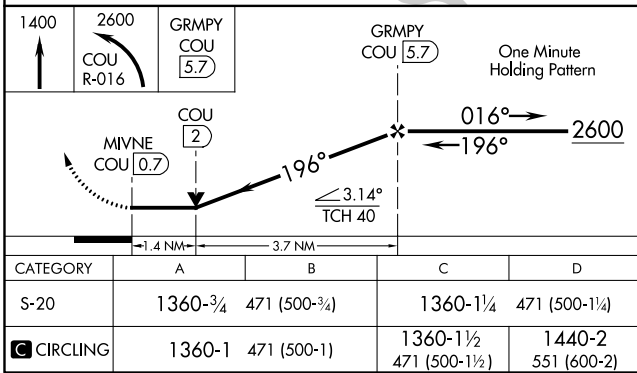

VOR/DME COU 110.2 Chan 39	APP CRS 196°	Rwy Idg TDZE Apt Elev	6501 889 889
---	------------------------	-----------------------------	---

VOR Y RWY 20

COLUMBIA RGNL (COU)

Circling NA for Cat D west of Rwy 2 and 13. DME required.	ODALS ⋮ ⊕	MISSED APPROACH: Climb to 1400 then climbing left turn to 2600 on COU VOR/DME R-016 to GRMPY/COU 5.7 DME and hold.		
	ATIS 128.45	MIZZU APP CON 124.375 353.7	COLUMBIA TOWER* 119.3 (CTAF) 0 363.25	COLUMBIA RADIO 121.5 243.0 255.4

NC-3, 21 JUN 2018 to 19 JUL 2018

NC-3, 21 JUN 2018 to 19 JUL 2018