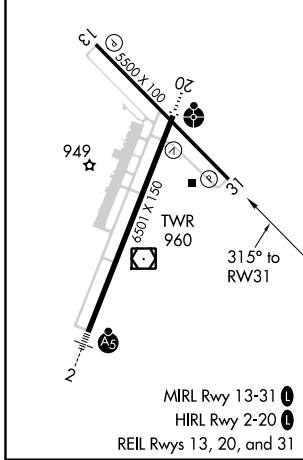

WAAS CH 86242 W31A	APP CRS 315°	Rwy Idg TDZE Apt Elev	5500 888 889
--	------------------------	-----------------------------	---

RNAV (GPS) RWY 31

COLUMBIA RGNL (COU)

▼ For uncompensated Baro-VNAV systems, LNAV/VNAV NA below -17°C (2°F) or above 54°C (130°F). Circling NA for Cat D west of Rws 2 and 13.
Rwy 31 helicopter visibility reduction below 3/4 SM NA. DME/DME RNP-0.3 NA.

MISSED APPROACH: Climb to 3100 direct NAYLU and hold.

ATIS 128.45	MIZZO APP CON 124.375 353.7	COLUMBIA TOWER★ 119.3 (CTAF) 363.25	COLUMBIA RADIO 121.5 243.0 255.4	GND CON 121.6
-----------------------	---------------------------------------	---	--	-------------------------

CATEGORY	A	B	C	D
LPV DA		1138-1	250 (300-1)	
LNAV/VNAV DA		1138-1	250 (300-1)	
LNAV MDA		1240-1	352 (400-1)	
CIRCLING	1300-1 411 (500-1)	1340-1 451 (500-1)	1340-1½ 451 (500-1½)	1440-2 551 (600-2)

NC-3, 21 JUN 2018 to 19 JUL 2018