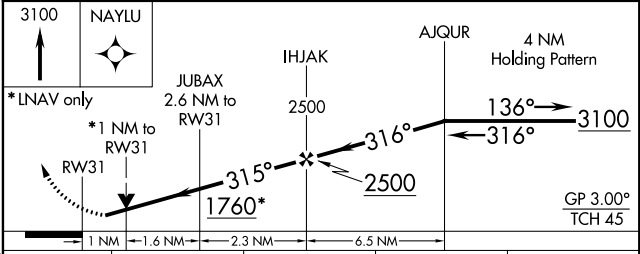

WAAS CH 86242 W31A	APP CRS 315°	Rwy Idg TDZE Apt Elev	5500 888 889
--	------------------------	-----------------------------	---

RNAV (GPS) RWY 31

COLUMBIA RGNL (COU)

▼ For uncompensated Baro-VNAV systems, LNAV/VNAV NA below -17°C (2°F) or above 54°C (130°F). Circling NA for Cat D west of Rws 2 and 13.
Rwy 31 helicopter visibility reduction below 3/4 SM NA. DME/DME RNP-0.3 NA.

MISSED APPROACH: Climb to 3100 direct NAYLU and hold.

ATIS 128.45	MIZZO APP CON 124.375 353.7	COLUMBIA TOWER★ 119.3 (CTAF) 363.25	COLUMBIA RADIO 121.5 243.0 255.4	GND CON 121.6
-----------------------	---------------------------------------	---	--	-------------------------