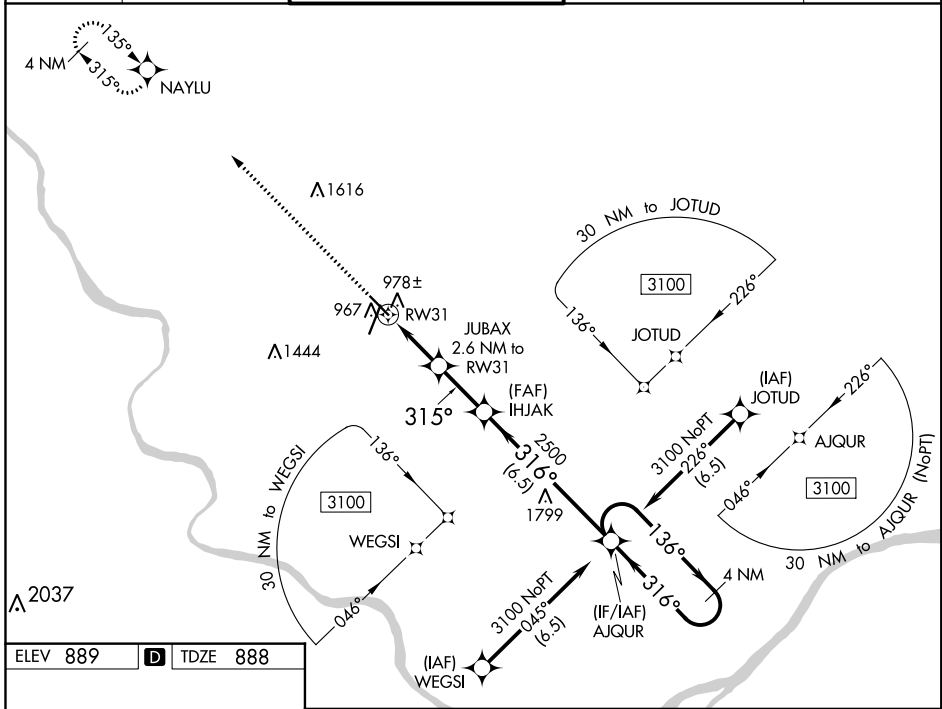

WAAS CH 86242 W31A	APP CRS 315°	Rwy Idg TDZE Apt Elev	5500 888 889
--	------------------------	-----------------------------	---

RNAV (GPS) RWY 31

COLUMBIA RGNL (COU)

▼ For uncompensated Baro-VNAV systems, LNAV/VNAV NA below -17°C (2°F) or above 54°C (130°F). Circling NA for Cat D west of Rws 2 and 13.
Rwy 31 helicopter visibility reduction below 3/4 SM NA. DME/DME RNP-0.3 NA.

MISSED APPROACH: Climb to 3100 direct NAYLU and hold.

ATIS 128.45	MIZZO APP CON 124.375 353.7	COLUMBIA TOWER★ 119.3 (CTAF) 363.25	COLUMBIA RADIO 121.5 243.0 255.4	GND CON 121.6
-----------------------	---------------------------------------	---	--	-------------------------

CATEGORY	A	B	C	D
LPV DA		1138-1	250 (300-1)	
LNAV/VNAV DA		1138-1	250 (300-1)	
LNAV MDA		1240-1	352 (400-1)	
CIRCLING	1300-1 411 (500-1)	1340-1 451 (500-1)	1340-1½ 451 (500-1½)	1440-2 551 (600-2)

NC-3, 21 JUN 2018 to 19 JUL 2018

NC-3, 21 JUN 2018 to 19 JUL 2018